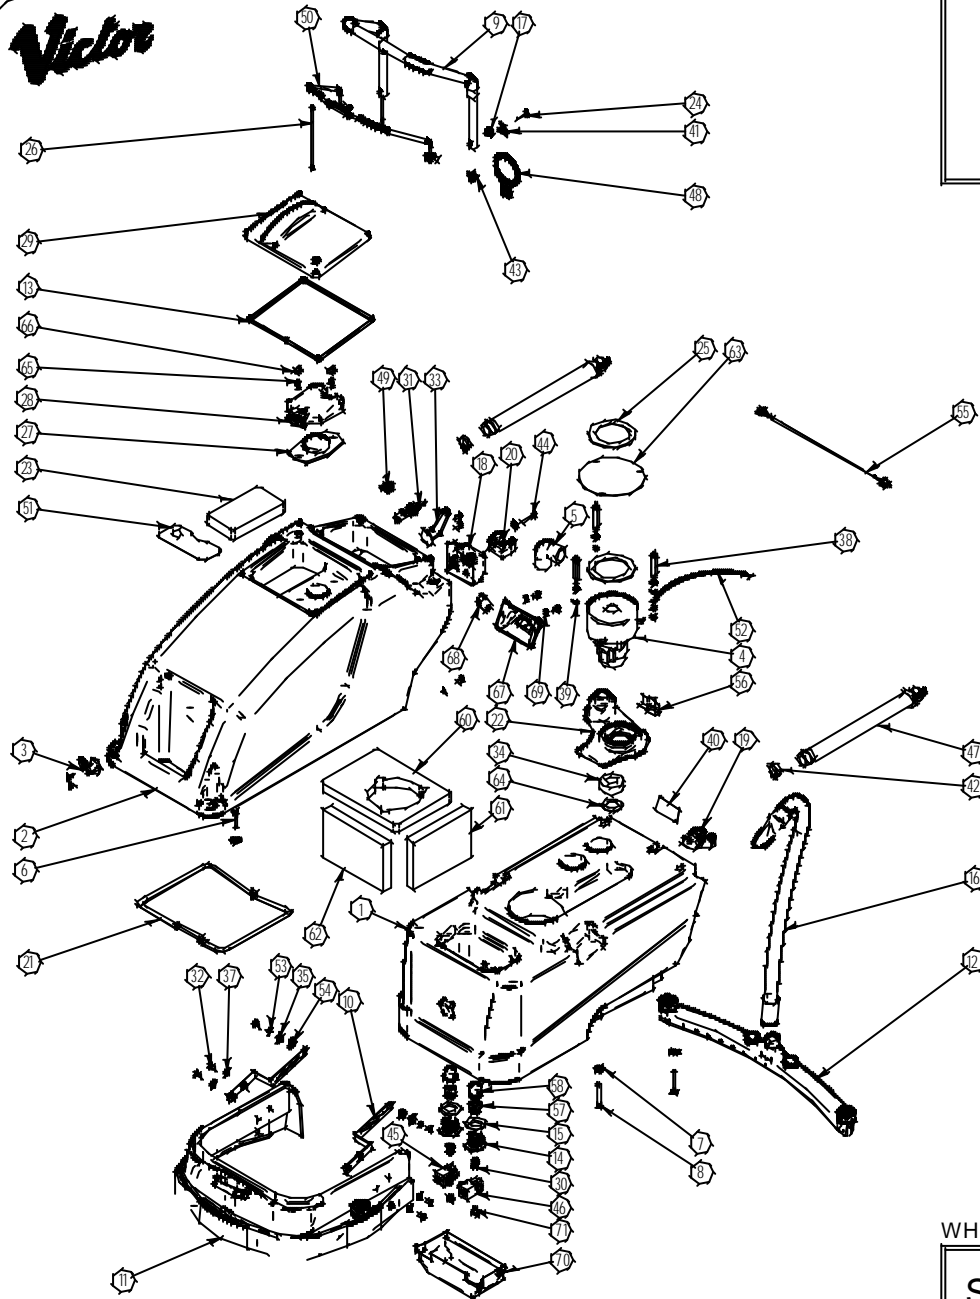

Victor

DOWDING & PLUMMER Ltd.

CALTHORPE HOUSE, STOCKFIELD ROAD,
BIRMINGHAM B27 6AP - ENGLAND

TEL: 0121-706-5771 FAX: 0121-708-1052

Item Number	Document Number	Title	Quantity	Item Number	Document Number	Title	Quantity
1	D0035	BOTTOM TANK	1	37	11-4X3-4WB	1/4"x3/4" PLAIN WASHER BLACK	5
2	D0036	TOP TANK	1	38	D0165	MOTOR FIXING STUD	3
3	D0047	BRUSH HOLDER BRACKET	1	39	M6WSS	M6 NUT STAINLESS STEEL	4
4	SB16582	VAC MOTOR	1	40	C1386	SERIAL NUMBER LABEL	1
5	C1437	MOULDED ELBOW	1	41	SB16698	CABLE GUIDE HOOK	1
6	MBX50HH-SS	MBX50 HEXAGON HEAD BOLT	2	42	SB16442	HOSE CLIP	2
7	MBX250DV-SS	MB x 25 WASHER ST ST	4	43	SB16395	TUBE END PLUG	1
8	MBX70HH-SS	MBX70 HEXAGON HEAD BOLT	2	44	M6X45PPB	M6x45 POZIPAN SCREW BLACK	1
9	AYH1813	HANDLE ASSEMBLY	1	45	SB16630	SOLENOID 4mm ORIFICE	1
10	D0169	SPRAY GUARD BRACKET ASSY	2	46	SB16559	SOLENOID 3mm ORIFICE	1
11	AYX020	SPRAY GUARD ASSEMBLY	1	47	AYH2037	DUMP HOSE ASSEMBLY	2
12	AYN100B	SOUEEE HOSE ASSEMBLY	1	48	D0181	CABLE RESTRAINT	1
13	D0246	TOP TANK COVER SEAL	1	49	SB16467	3 WAY TERMINAL BLOCK	1
14	D0084	SOLENOID TO TANK PLUG	2	50	AYH1814	CUT OUT BAR ASSEMBLY	1
15	D0085	SOLENOID PLUG GASKET	2	51	AYF001	CLEAN WATER FILTER ASSY	1
16	AYH2036	SOUEEE HOSE ASSEMBLY	1	52	C1863	EARTH CABLE	1
17	SB16423	SADDLE WASHER	1	53	M6WSH	M6 SHAKEPROOF WASHER	4
18	D0182	FLOAT SWITCH COVER	1	54	SB13666	WAVY WASHER - PLW4	2
19	D0184	DUMP HOSE CLIP CLEAN	1	55	D0258	3 PIN PLUG CUT-OUT CABLE	1
20	D0183	DUMP HOSE CLIP RECOVERY	1	56	D0273	WIRING LOOM CLIP	1
21	SB16644	VAC MOTOR CHAMBER GASKET	1	57	D0268	FILTER AND SOLENOID PLUG ADAPTOR	2
22	AYMH06	MAINFOLD ASSEMBLY	1	58	SB16814	MICRO MESH FILTER ST ST	2
23	D0196	RECOVERY TANK SPLASH FOAM	2	59	M6WSS	M6 PLAIN WASHER ST ST	3
24	M6X35PPB	M6x35 POZIPAN SCREW BLACK	1	60	D0304	MOTOR ENCLOSURE FOAM	1
25	D0150A	MOTOR SEAL	2	61	D0305	MOTOR ENCLOSURE FOAM	2
26	SB16258	NYLON CORD	1	62	D0306	MOTOR ENCLOSURE FOAM	2
27	D0475	AIR INTAKE BASE ASSY	1	63	D0172	VAC MOTOR EARTH GRILL	1
28	D0207	AIR INTAKE COVER	1	64	D0427	FOAM RETAINING RING	2
29	D0077	TOP TANK COVER	1	65	D0474	AIR INTAKE STUD	2
30	SB16649	1/4 TO 1/4 BSP NIPPLE	2	66	SB16836	KNOB M6	2
31	SB16560	WATER LEVEL SENSOR	1	67	D0529	CABLE ENTRY PLATE ASSY	1
32	M6X16PPB	M6x16 POZIPAN SCREW BLACK	10	68	SB15499	RESET BUTTON 7 AMP	1
33	D0214	CABLE HOOK	1	69	M6WB	M6 PLAIN WASHER BLACK	2
34	C1439	EXHAUST FOAM	22	70	D0691	SOLENOID COVER	1
35	D0170	SPRAY GUARD BRACKET BUSH	2	71	D0690	SOLENOID ADAPTOR	2
36	M6X12PPSS	M6X12 POZIPAN SCREW ST ST	3				

WHEN ORDERING PLEASE QUOTE PART No. AND PART DESCRIPTION

SD40 - TOP & BOTTOM TANK ASSEMBLY - 240V