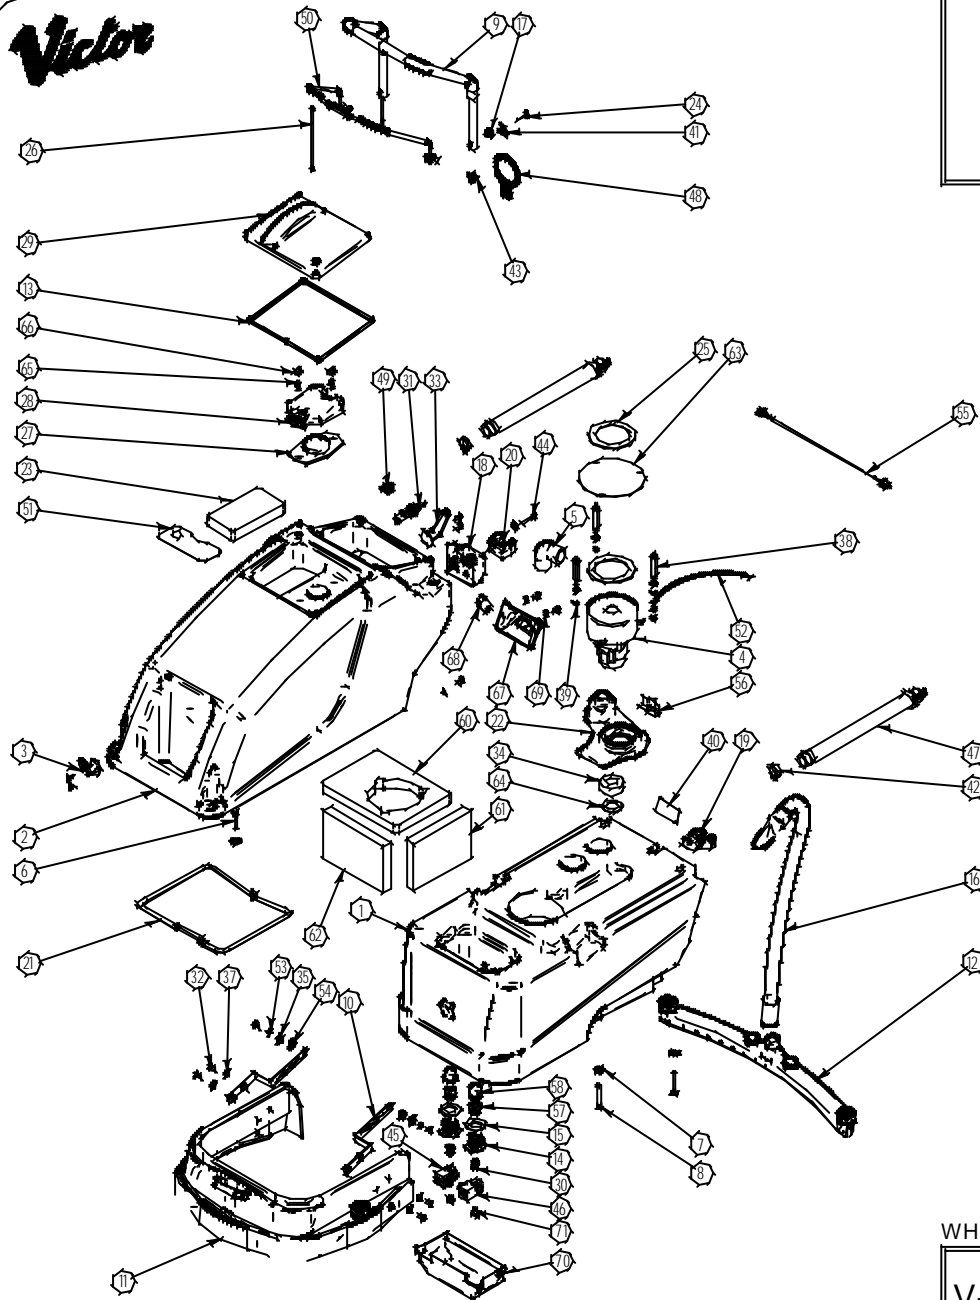

Victor

DOWDING & PLUMMER Ltd.

CALTHORPE HOUSE, STOCKFIELD ROAD,
BIRMINGHAM B27 6AP - ENGLAND

TEL: 0121-706-5771 FAX: 0121-708-1052

Item Number	Document Number	Title	Quantity	Item Number	Document Number	Title	Quantity
1	D0035	BOTTOM TANK	1	37	11-4X3-4WB	1/4"x3/4" PLAIN WASHER BLACK	5
2	D0036	TOP TANK	1	38	D0165	MOTOR FIXING STUD	3
3	D0047	BRUSH HOLDER BRACKET	1	39	M6WSS	M6 NUT STAINLESS STEEL	4
4	SB16582	VAC MOTOR	1	40	C1386	SERIAL NUMBER LABEL	1
5	C1437	MOULDED ELBOW	1	41	SB16698	CABLE GUIDE HOOK	1
6	MBX50HH-SS	MBX50 HEXAGON HEAD BOLT	2	42	SB16442	HOSE CLIP	2
7	MBX250DV-SS	MB x 25 WASHER ST ST	4	43	SB16395	TUBE END PLUG	1
8	MBX70HH-SS	MBX70 HEXAGON HEAD BOLT	2	44	M6X45PPB	M6x45 POZIPAN SCREW BLACK	1
9	AYH1813	HANDLE ASSEMBLY	1	45	SB16630	SOLENOID 4mm ORIFICE	1
10	D0169	SPRAY GUARD BRACKET ASSY	2	46	SB16559	SOLENOID 3mm ORIFICE	1
11	AYX020	SPRAY GUARD ASSEMBLY	1	47	AYH2037	DUMP HOSE ASSEMBLY	2
12	AYN100B	SOUEEE HOSE ASSEMBLY	1	48	D0181	CABLE RESTRAINT	1
13	D0246	TOP TANK COVER SEAL	1	49	SB16467	3 WAY TERMINAL BLOCK	1
14	D0084	SOLENOID TO TANK PLUG	2	50	AYH1814	CUT OUT BAR ASSEMBLY	1
15	D0085	SOLENOID PLUG GASKET	2	51	AYF001	CLEAN WATER FILTER ASSY	1
16	AYH2036	SOUEEE HOSE ASSEMBLY	1	52	C1863	EARTH CABLE	1
17	SB16423	SADDLE WASHER	1	53	M6WSH	M6 SHAKEPROOF WASHER	4
18	D0182	FLOAT SWITCH COVER	1	54	SB13666	WAVY WASHER - PLW4	2
19	D0184	DUMP HOSE CLIP CLEAN	1	55	D0258	3 PIN PLUG CUT-OUT CABLE	1
20	D0183	DUMP HOSE CLIP RECOVERY	1	56	D0273	WIRING LOOM CLIP	1
21	SB16644	VAC MOTOR CHAMBER GASKET	1	57	D0268	FILTER AND SOLENOID PLUG ADAPTOR	2
22	AYM406	MAINFOLD ASSEMBLY	1	58	SB16814	MICRO MESH FILTER ST ST	2
23	D0196	RECOVERY TANK SPLASH FOAM	2	59	M6WSS	M6 PLAIN WASHER ST ST	3
24	M6X35PPB	M6x35 POZIPAN SCREW BLACK	1	60	D0304	MOTOR ENCLOSURE FOAM	1
25	D0150A	MOTOR SEAL	2	61	D0305	MOTOR ENCLOSURE FOAM	2
26	SB16258	NYLON CORD	1	62	D0306	MOTOR ENCLOSURE FOAM	2
27	D0475	AIR INTAKE BASE ASSY	1	63	D0172	VAC MOTOR EARTH GRILL	1
28	D0207	AIR INTAKE COVER	1	64	D0427	FOAM RETAINING RING	2
29	D0077	TOP TANK COVER	1	65	D0474	AIR INTAKE STUD	2
30	SB16649	1/4 TO 1/4 BSP NIPPLE	2	66	SB16836	KNOB M6	2
31	SB16560	WATER LEVEL SENSOR	1	67	D0529	CABLE ENTRY PLATE ASSY	1
32	M6X16PPB	M6x16 POZIPAN SCREW BLACK	10	68	SB15499	RESET BUTTON 7 AMP	1
33	D0214	CABLE HOOK	1	69	M6WVB	M6 PLAIN WASHER BLACK	2
34	C1439	EXHAUST FOAM	22	70	D0691	SOLENOID COVER	1
35	D0170	SPRAY GUARD BRACKET BUSH	2	71	D0690	SOLENOID ADAPTOR	2
36	M6X12PPSS	M6X12 POZIPAN SCREW ST ST	3				

WHEN ORDERING PLEASE QUOTE PART No. AND PART DESCRIPTION

V-SD40 TOP & BOTTOM TANK ASSEMBLY - 220/240V