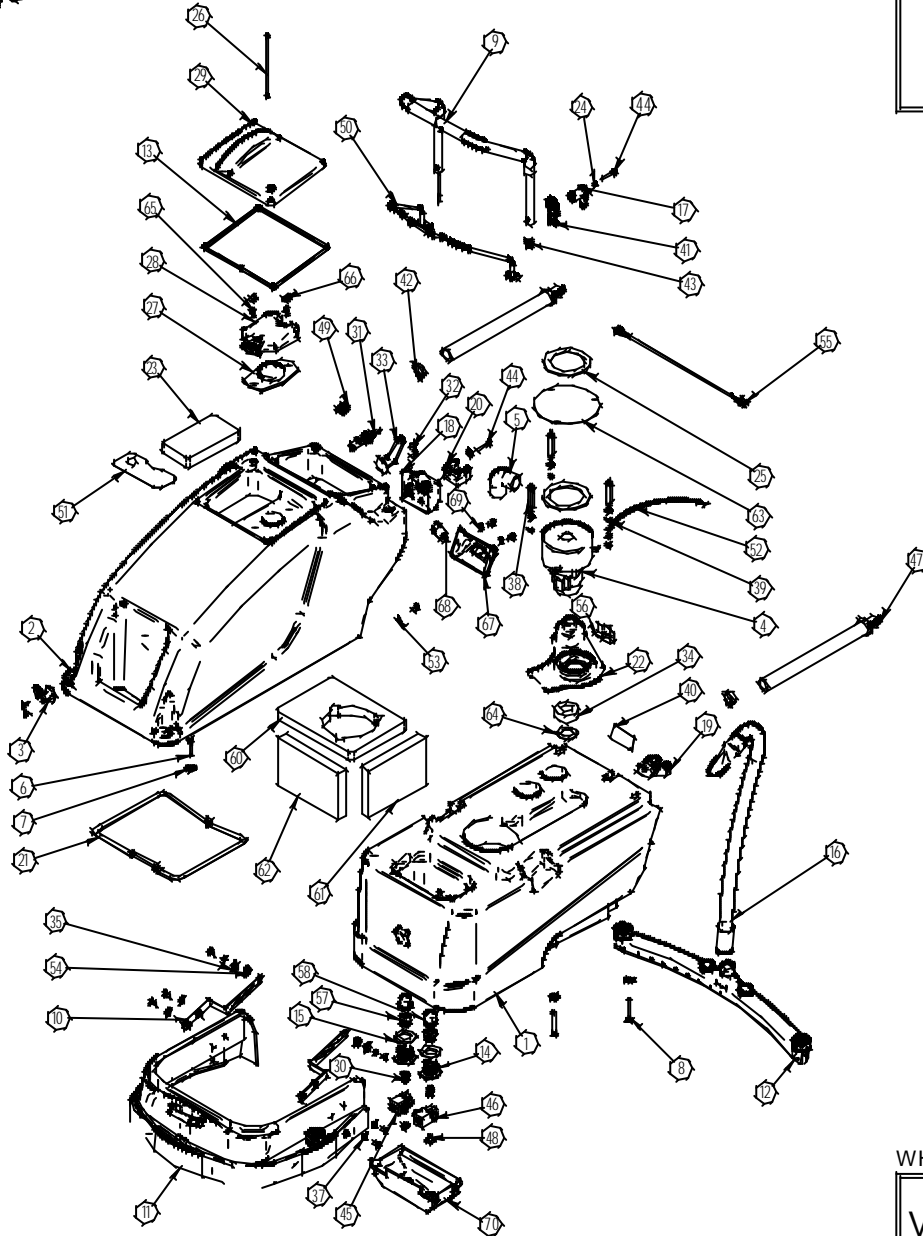

Victor

DOWDING & PLUMMER Ltd.

CALTHORPE HOUSE, STOCKFIELD ROAD,
BIRMINGHAM B27 6AP - ENGLAND

TEL: 0121-706-5771 FAX: 0121-708-1052

Item Number	Document Number	Title	Quantity	Item Number	Document Number	Title	Quantity
1	D0035	BOTTOM TANK	1	37	11-4X3-4WB	1/4"x3/4" PLAIN WASHER BLACK	5
2	D0036	TOP TANK	1	38	D0165	MOTOR FIXING STUD	3
3	D0047	BRUSH HOLDER BRACKET	1	39	M6N5S	M6 NUT STAINLESS STEEL	4
4	SB16582	VAC MOTOR	1	40	C1386	SERIAL NUMBER LABEL	1
5	C1437	MOULDED ELBOW	1	41	D0550	CABLE RESTRAINT	1
6	MBX50HH-SS	MBX50 HEXAGON HEAD BOLT	2	42	SB16442	HOSE CLIP	2
7	MBX250DV-SS	MB x 25 WASHER ST ST	4	43	SB16395	TUBE END PLUG	1
8	MBX70HH-SS	MBX70 HEXAGON HEAD BOLT	2	44	M6X45PPB	M6x45 POZIPAN SCREW BLACK	2
9	AYH1813	HANDLE ASSEMBLY	1	45	SB16630	SOLENOID 4mm ORIFICE	1
10	D0169	SPRAY GUARD BRACKET ASSY	2	46	SB16559	SOLENOID 3mm ORIFICE	1
11	AYS1020	SPRAY GUARD ASSEMBLY	1	47	AYH2037	DUMP HOSE ASSEMBLY	2
12	AYN100B	SOUEEE ASSEMBLY	1	48	D0690	SOLENOID ADAPTOR	2
13	D0246	TOP TANK COVER SEAL	1	49	SB16467	3 WAY TERMINAL BLOCK	1
14	D0084	SOLENOID TO TANK PLUG	2	50	AYH1814	CUT OUT BAR ASSEMBLY	1
15	D0085	SOLENOID PLUG GASKET	2	51	AYF001	CLEAN WATER FILTER ASSY	1
16	AYH2036	SOUEEE HOSE ASSEMBLY	1	52	C1863	EARTH CABLE	1
17	D0390	CABLE HOOK	1	53	M6WSH	M6 SHAKEPROOF WASHER	4
18	D0182	FLOAT SWITCH COVER	1	54	SB13666	WAVY WASHER - PLW4	2
19	D0184	DUMP HOSE CLIP CLEAN	1	55	D0258	3 PIN PLUG CUT-OUT CABLE	1
20	D0183	DUMP HOSE CLIP RECOVERY	1	56	D0273	WIRING LOOM CLIP	1
21	SB16644	VAC MOTOR CHAMBER GASKET	1	57	D0268	FILTER AND SOLENOID PLUG ADAPTOR	2
22	AYMH006	MAINFOLD ASSEMBLY	1	58	SB16814	MICRO MESH FILTER ST ST	2
23	D0196	RECOVERY TANK SPLASH FOAM	2	59	M6WSS	M6 PLAIN WASHER ST ST	3
24	M6WSP	M6 SPRING WASHER	1	60	D0304	MOTOR ENCLOSURE FOAM	1
25	D0150A	MOTOR SEAL	2	61	D0305	MOTOR ENCLOSURE FOAM	2
26	SB16258	NYLON CORD	1	62	D0306	MOTOR ENCLOSURE FOAM	2
27	D0475	AIR INTAKE BASE ASSY	1	63	D0172	VAC MOTOR EARTH GRILL	1
28	D0207	AIR INTAKE COVER	1	64	D0427	FOAM RETAINING RING	2
29	D0077	TOP TANK COVER	1	65	D0474	AIR INTAKE STUD	2
30	SB16649	1/4 TO 1/4 BSP NIPPLE	2	66	SB16836	KNOB M6	2
31	SB16560	WATER LEVEL SENSOR	1	67	D0529	CABLE ENTRY PLATE ASSY	1
32	M6X16PPB	M6x16 POZIPAN SCREW BLACK	10	68	SB15499	RESET BUTTON 7 AMP	1
33	D0214	CABLE HOOK	1	69	M6WVB	M6 PLAIN WASHER BLACK	2
34	C1439	EXHAUST FOAM	22	70	D0691	SOLENOID COVER	1
35	D0170	SPRAY GUARD BRACKET BUSH	2				
36	M6X12PPSS	M6X12 POZIPAN SCREW ST ST	3				

WHEN ORDERING PLEASE QUOTE PART No. AND PART DESCRIPTION

V-SD40 TOP & BOTTOM TANK ASSEMBLY - 220/240V