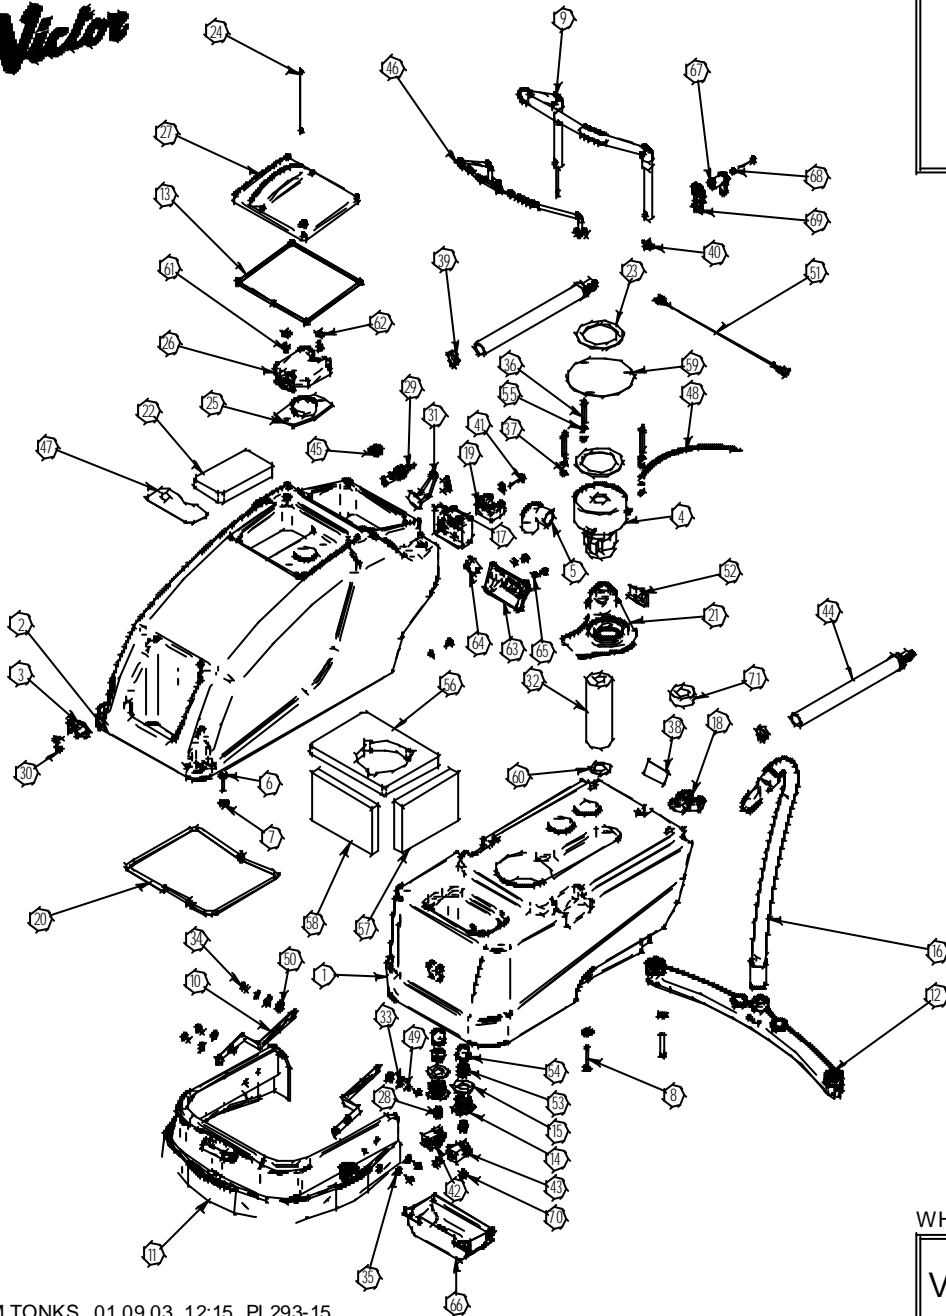

Victor

DOWDING & PLUMMER Ltd.

CALTHORPE HOUSE, STOCKFIELD ROAD,
BIRMINGHAM B27 6AP - ENGLAND

TEL: 0121-706-5771 FAX: 0121-708-1052

Item Number	Document Number	Title	Quantity	Item Number	Document Number	Title	Quantity
1	D0035	BOTTOM TANK	1	37	M6NSS	M6 NUT STAINLESS STEEL	4
2	D0036	TOP TANK	1	38	C1386	SERIAL NUMBER LABEL	1
3	D0047	BRUSH HOLDER BRACKET	1	39	SB16442	HOSE CLIP	2
4	SB16582	VAC MOTOR	1	40	SB16395	TUBE END PLUG	1
5	C1437	MOULDED ELBOW	1	41	M6x45FPB	M6x45 POZIPAN SCREW BLACK	2
6	M8X50HH-SS	M8X50 HEXAGON HEAD BOLT	2	42	SB16630	SOLENOID 4mm ORIFICE	1
7	M8X250DW-SS	M8 x 25 WASHER ST ST	4	43	SB16559	SOLENOID 3mm ORIFICE	1
8	M8X70HH-SS	M8X70 HEXAGON HEAD BOLT	2	44	AYH2037	DUMP HOSE ASSEMBLY	2
9	AYH1813	HANDLE ASSEMBLY	1	45	SB16467	3 WAY TERMINAL BLOCK	1
10	D0169	SPRAY GUARD BRACKET ASSY	2	46	AYH1814	CUT OUT BAR ASSEMBLY	1
11	AYS1020	SPRAY GUARD ASSEMBLY	1	47	AYF1001	CLEAN WATER FILTER ASSY	1
12	AYN100B	SOUEEGEE ASSEMBLY	1	48	C1863	EARTH CABLE	1
13	D0246	TOP TANK COVER SEAL	1	49	M6WSH	M6 SHAKEPROOF WASHER	4
14	D0084	SOLENOID TO TANK PLUG	2	50	SB13666	WAVEY WASHER - PLW4	2
15	D0085	SOLENOID PLUG GASKET	2	51	D0258	3 PIN PLUG CUT-OUT CABLE	1
16	AYH2026	SOUEEGEE HOSE ASSEMBLY	1	52	D0273	WIRING LOOM CLIP	1
17	D0182	FLOAT SWITCH COVER	1	53	D0268	FILTER AND SOLENOID PLUG ADAPTOR	2
18	D0184	DUMP HOSE CLIP CLEAN	1	54	SB16814	MICRO MESH FILTER ST ST	2
19	D0183	DUMP HOSE CLIP RECOVERY	1	55	M6WSS	M6 PLAIN WASHER ST ST	3
20	SB16644	VAC MOTOR CHAMBER GASKET	1	56	D0304	MOTOR ENCLOSURE FOAM	1
21	AYM406	MANIFOLD ASSEMBLY	1	57	D0305	MOTOR ENCLOSURE FOAM	2
22	D0196	RECOVERY TANK SPLASH FOAM	2	58	D0306	MOTOR ENCLOSURE FOAM	2
23	D0150A	MOTOR SEAL	2	59	D0172	VAC MOTOR EARTH GRILL	1
24	SB16258	NYLON CORD	1	60	D0427	FOAM RETAINING RING	2
25	D0475	AIR INTAKE BASE ASSY	1	61	D0474	AIR INTAKE STUD	2
26	D0207	AIR INTAKE COVER	1	62	SB16836	KNOB M6	2
27	D0077	TOP TANK COVER	1	63	D0529	CABLE ENTRY PLATE ASSY	1
28	SB16649	1/4 TO 1/4 BSP NIPPLE	2	64	SB15499	RESET BITTON 7AMP	1
29	SB16560	WATER LEVEL SENSOR	1	65	M6WB	M6 PLAIN WASHER BLACK	2
30	M6X16FPB	M6x16 POZIPAN SCREW BLACK	10	66	D0691	SOLENOID COVER	1
31	D0214	CABLE HOOK	1	67	D0390	CABLE HOOK	1
32	D0745	FOAM BAFFLE	2	68	M6WSP	M6 SPRING WASHER	1
33	D0170	SPRAY GUARD BRACKET BUSH	2	69	D0550	CABLE RESTRAINT	1
34	M6X12PPSS	M6X12 POZIPAN SCREW ST ST	3	70	D0690	SOLENOID ADAPTOR	2
35	11-4X3-4WB	1/4"x3/4" PLAIN WASHER BLACK	5	71	C1439	EXHAUST FOAM	2
36	D0165	MOTOR FIXING STUD	3				

WHEN ORDERING PLEASE QUOTE PART No. AND PART DESCRIPTION

V-SD40 TOP & BOTTOM TANK ASSEMBLY - 220/240V