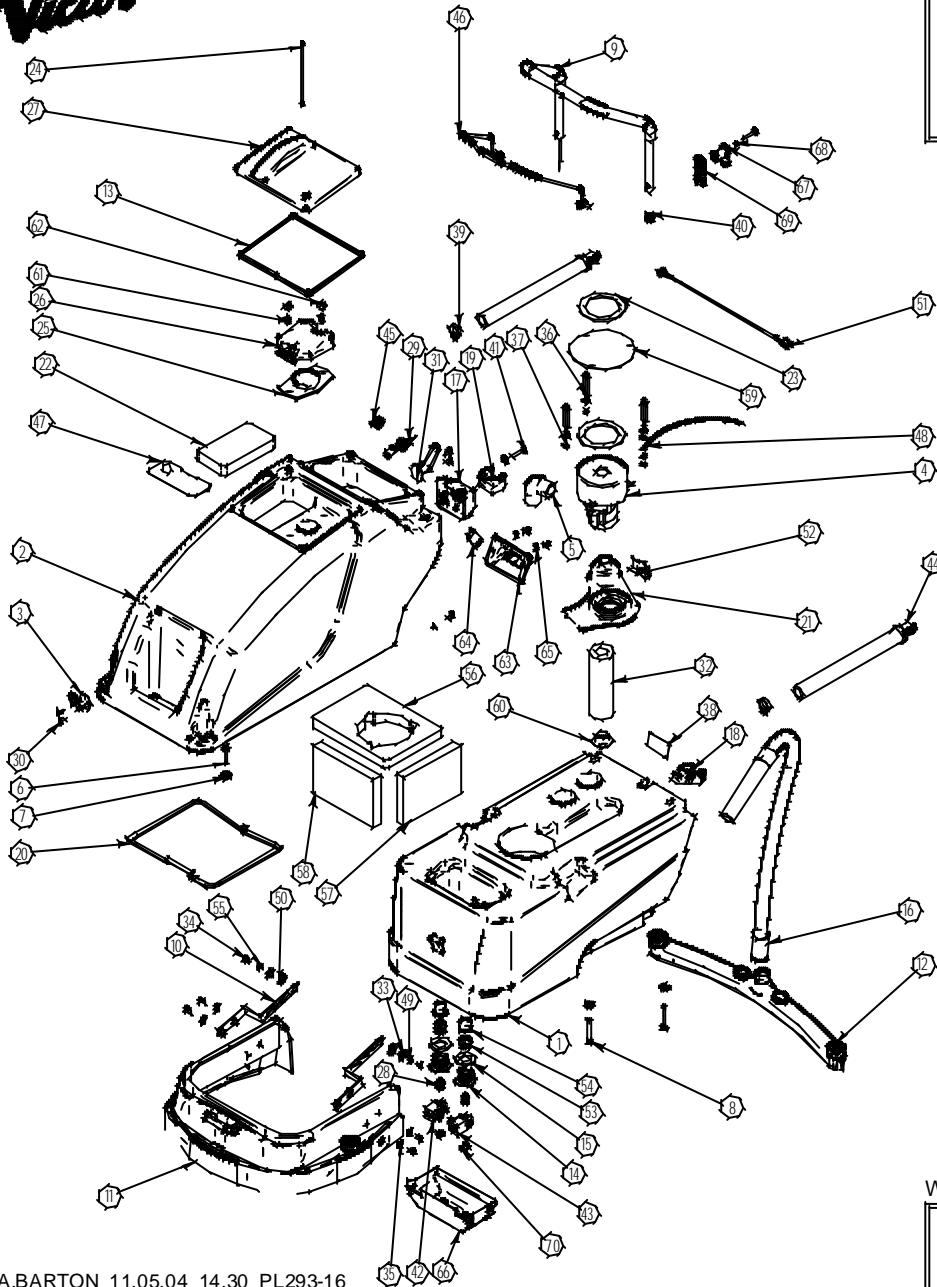

Victor

DOWDING & PLUMMER Ltd.

CALTHORPE HOUSE, STOCKFIELD ROAD,
BIRMINGHAM B27 6AP - ENGLAND

TEL: 0121-706-5771 FAX: 0121-708-1052

Item Number	Document Number	Title	Quantity	Item Number	Document Number	Title	Quantity
1	D0035	BOTTOM TANK	1	36	D0165	MOTOR FIXING STUD	3
2	D0036	TOP TANK	1	37	M6NSS	M6 NUT STAINLESS STEEL	4
3	D0047	BRUSH HOLDER BRACKET	1	38	C1386	SERIAL NUMBER LABEL	1
4	SBI6582	VAC MOTOR	1	39	SBI6442	HOSE CLIP	2
5	C1437	MOULDED ELBOW	1	40	SBI6395	TUBE END PLUG	1
6	M8X50HH-SS	M8X50 HEXAGON HEAD BOLT	2	41	M6X45PPB	M6x45 POZIPAN SCREW BLACK	2
7	M8X250DW-SS	M8 x 25 WASHER ST ST	4	42	SBI6630	SOLENOID 4mm ORIFICE	1
8	M8X70HH-SS	M8X70 HEXAGON HEAD BOLT	2	43	SBI6559	SOLENOID 3mm ORIFICE	1
9	AYH1813	HANDLE ASSEMBLY	1	44	AYH2037	DUMP HOSE ASSEMBLY	2
10	D0169	SPRAY GUARD BRACKET ASSY	2	45	SBI6467	3 WAY TERMINAL BLOCK	1
11	AYS1020	SPRAY GUARD ASSEMBLY	1	46	AYH1814	CUT OUT BAR ASSEMBLY	1
12	AYN1003	SOLENOID ASSEMBLY	1	47	AYF1001	CLEAN WATER FILTER ASSY	1
13	D0246	TOP TANK COVER SEAL	1	48	C1863	EARTH CABLE	1
14	D0084	SOLENOID TO TANK PLUG	2	49	M6WSH	M6 SHAKEPROOF WASHER	4
15	D0085	SOLENOID PLUG GASKET	2	50	SBI3666	WAVEY WASHER - PLW4	2
16	AYH2036	SOLENOID HOSE ASSEMBLY	1	51	D0258	3 PIN PLUG CUT-OUT CABLE	1
17	D0182	FLOAT SWITCH COVER	1	52	D0273	WIRING LOOM CLIP	1
18	D0184	DUMP HOSE CLIP CLEAN	1	53	D0268	FILTER AND SOLENOID PLUG ADAPTOR	2
19	D0183	DUMP HOSE CLIP RECOVERY	1	54	SBI6814	MICRO MESH FILTER ST ST	2
20	SBI6644	VAC MOTOR CHAMBER GASKET	1	55	M6WSS	M6 PLAIN WASHER ST ST	3
21	AYM1406	MAINFOLD ASSEMBLY	1	56	D0304	MOTOR ENCLOSURE FOAM	1
22	D0196	RECOVERY TANK SPLASH FOAM	2	57	D0305	MOTOR ENCLOSURE FOAM	2
23	D0150A	MOTOR SEAL	2	58	D0306	MOTOR ENCLOSURE FOAM	2
24	SBI6258	NYLON CORD	1	59	D0172	VAC MOTOR EARTH GRILL	1
25	D0475	AIR INTAKE BASE ASSY	1	60	D0427	FOAM RETAINING RING	2
26	D0207	AIR INTAKE COVER	1	61	D0474	AIR INTAKE STUD	2
27	D0077	TOP TANK COVER	1	62	SBI6836	KNOB M6	2
28	SBI6649	1/4 TO 1/4 BSP NIPPLE	2	63	D0529	CABLE ENTRY PLATE ASSY	1
29	SBI6560	WATER LEVEL SENSOR	1	64	SBI5499	RESET BUTTON 7 AMP	1
30	M6X16PPB	M6x16 POZIPAN SCREW BLACK	10	65	M6WB	M6 PLAIN WASHER BLACK	2
31	D0214	CABLE HOOK	1	66	D0691	SOLENOID COVER	1
32	D0745	FOAM BAFFLE	2	67	D0390	CABLE HOOK	1
33	D0170	SPRAY GUARD BRACKET BUSH	2	68	M6WSP	M6 SPRING WASHER	1
34	M6X12PPSS	M6X12 POZIPAN SCREW ST ST	3	69	D0550	CABLE RESTRAINT	1
35	11-4X3-4WB	1/4"x3/4" PLAIN WASHER BLACK	5	70	D0690	SOLENOID ADAPTOR	2

WHEN ORDERING PLEASE QUOTE PART No. AND PART DESCRIPTION

V-SD40 TOP & BOTTOM TANK ASSEMBLY - 220/240V