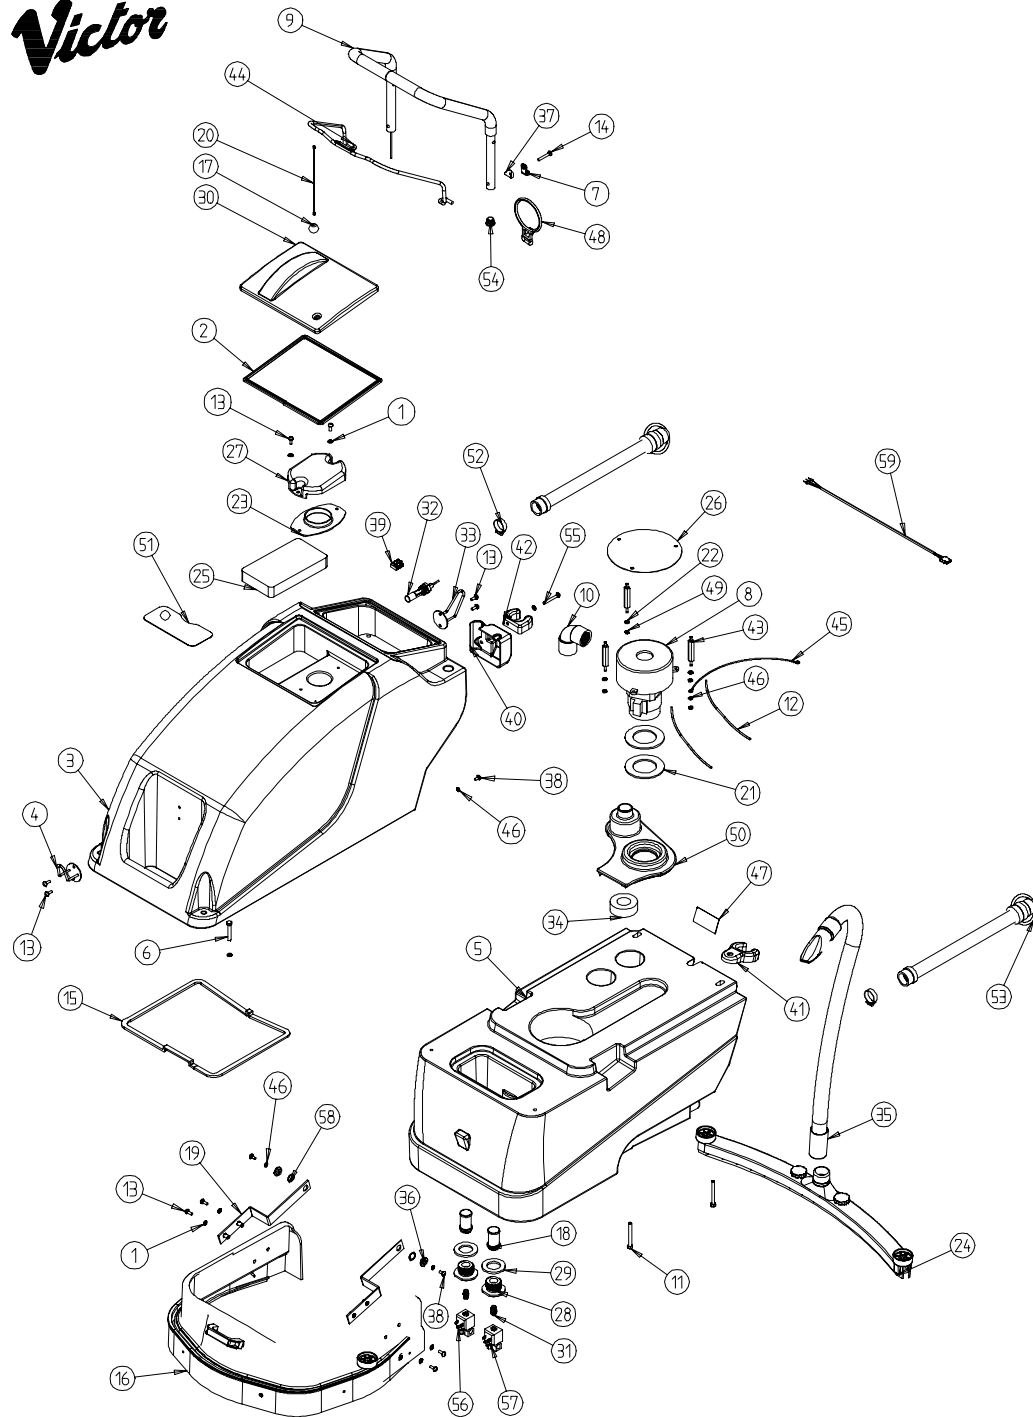

Victor

DOWDING & PLUMMER Ltd.

CALTHORPE HOUSE, STOCKFIELD ROAD,
BIRMINGHAM B27 6AP - ENGLAND

TEL: 0121-706-5771 FAX: 0121-708-1052

Item Number	Document Number	Quantity	Title	Item Number	Document Number	Quantity	Title
1	M6WB	7	M6 PLAIN WASHER BLACK	32	SBI6560	1	WATER LEVEL SENSOR
2	D0246	1	TOP TANK COVER SEAL	33	D0214	1	CABLE HOOK
3	D0036	1	TOP TANK	34	C1439	22	EXHAUST FOAM
4	D0047	1	BRUSH HOLDER BRACKET	35	AYH2036	1	SQUEEGEE HOSE ASSEMBLY
5	D0035	1	BOTTOM TANK	36	D0170	2	SPRAY GUARD BRACKET BUSH
6	M8X50HH-SS	2	M8X50 HEXAGON HEAD BOLT	37	SBI6433	1	SADDLE WASHER
7	SBI6677	1	CABLE GUIDE HOOK	38	M6X12PPSS	3	M6X12 POZIPAN SCREW STAINLESS STEEL
8	SBI6582	1	VAC MOTOR	39	SBI6467	1	3 WAY TERMINAL BLOCK
9	AYH1813	1	HANDLE ASSEMBLY	40	D0182	1	FLOAT SWITCH COVER
10	C1437	1	MOULDED ELBOW	41	D0184	1	DUMP HOSE CLIP CLEAN
11	M8X70HH-SS	2	M8X70 HEXAGON HEAD BOLT	42	D0183	1	DUMP HOSE CLIP RECOVERY
12	SBI6669	2	VAC MOTOR LEADS	43	D0165	3	MOTOR FIXING STUD
13	M6X16PPB	10	M6X16 POZIPAN SCREW	44	AYH1814	1	CUT OUT BAR ASSEMBLY
14	M6X40PPB	1	M6X40 POZIPAN SCREW BLACK	45	C1863	1	EARTH CABLE
15	SBI6644	1	VAC MOTOR CHAMBER GASKET	46	M6WSH	4	M6 SHAKE PROOF WASHER
16	AYS1020	1	SPRAY GUARD ASSEMBLY	47	C1386	1	SERIAL NUMBER LABEL
17	D0217	1	WEIGHT	48	D0181	1	CABLE RESTRAINT
18	SBI6607	2	3/4 TANK OUTLET FILTERS	49	M6NSS	4	M6 NUT STAINLESS STEEL
19	D0169	2	SPRAY GUARD BRACKET ASSEMBLY	50	AYM1406	1	MAINFOLD ASSEMBLY
20	SBI6258	1	NYLON CORD	51	AYF1001	1	CLEAN WATER FILTER ASSEMBLY
21	D0150B	2	UNIVERSAL SEAL KIT	52	SBI6442	2	HOSE CLIP
22	M6WSS	4	M6 WASHER STAINLESS STEEL	53	AYH2037	2	DUMP HOSE ASSEMBLY
23	D0209	1	AIR INTAKE BASE	54	SBI6395	1	TUBE END PLUG
24	AYN1003	1	SQUEEGEE ASSEMBLY	55	M6X50PPB	1	M6X50 POZIPAN SCREW BLACK
25	D0196	1	RECOVERY TANK SPLASH FOAM	56	SBI6630	1	SOLENOID 4mm ORIFICE
26	D0172	1	VAC MOTOR EARTH GRILL	57	SBI6559	1	SOLENOID 3mm ORIFICE
27	D0207	1	AIR INTAKE COVER	58	SBI3666	2	WAVEY WASHER - PLW4
28	D0084	2	SOLENOID TO TANK PLUG	59	D0258	1	3 PIN PLUG CUT-OUT CABLE
29	D0085	2	SOLENOID PLUG GASKET				
30	D0077	1	TOP TANK COVER				
31	SBI6649	2	1/4 TO 1/4 BSP NIPPLE				

WHEN ORDERING PLEASE QUOTE PART No. AND PART DESCRIPTION

SD 40 TWIN TANK ASSEMBLY

240V