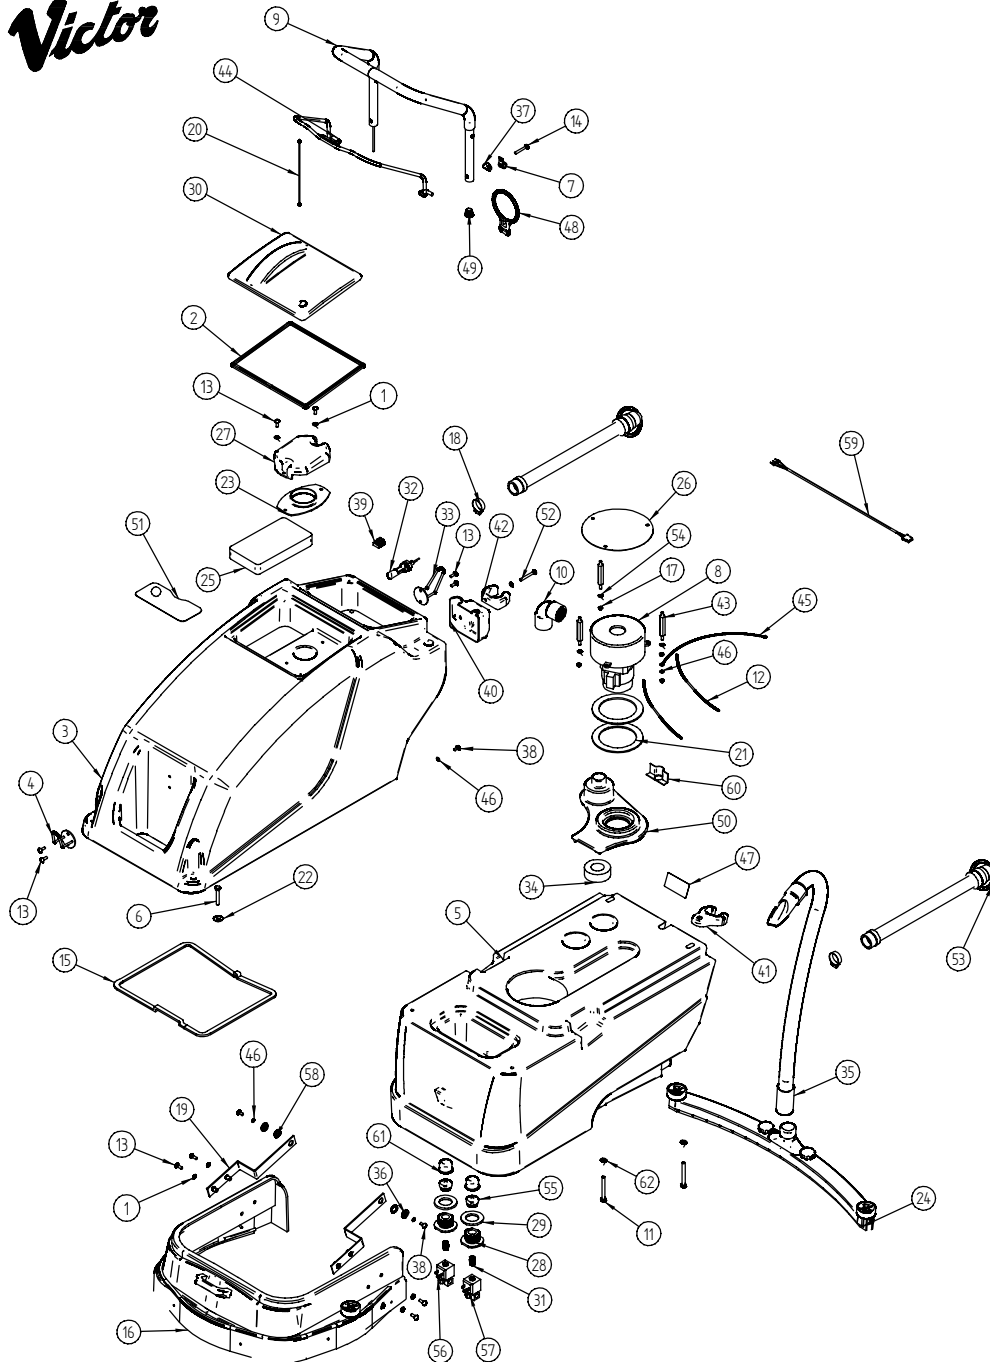

Victor

DOWDING & PLUMMER Ltd.

CALTHORPE HOUSE, STOCKFIELD ROAD,
BIRMINGHAM B27 6AP - ENGLAND
TEL: 0121-706-5771 FAX: 0121-708-1052

Item Number	Document Number	Quantity	Title	Item Number	Document Number	Quantity	Title
1	M6WB	7	M6 PLAIN WASHER BLACK	32	SBI6560	1	WATER LEVEL SENSOR
2	D0246	1	TOP TANK COVER SEAL	33	D0214	1	CABLE HOOK
3	D0036	1	TOP TANK	34	C1439	22	EXHAUST FOAM
4	D0047	1	BRUSH HOLDER BRACKET	35	AYH2036	1	SQUEEGEE HOSE ASSEMBLY
5	D0035	1	BOTTOM TANK	36	D0170	2	SPRAY GUARD BRACKET BUSH
6	M8X50HH-SS	2	M8X50 HEXAGON HEAD BOLT	37	SBI6433	1	SADDLE WASHER
7	SBI6698	1	CABLE GUIDE HOOK	38	M6X12PPSS	3	M6X12 POZIPAN SCREW STAINLESS STEEL
8	SBI6582	1	VAC MOTOR	39	SBI6467	1	3 WAY TERMINAL BLOCK
9	AYH1813	1	HANDLE ASSEMBLY	40	D0182	1	FLOAT SWITCH COVER
10	C1437	1	MOULDED ELBOW	41	D0184	1	DUMP HOSE CLIP CLEAN
11	M8X70HH-SS	2	M8X70 HEXAGON HEAD BOLT	42	D0183	1	DUMP HOSE CLIP RECOVERY
12	SBI6669	2	VAC MOTOR LEADS	43	D0165	3	MOTOR FIXING STUD
13	M6X16PPB	10	M6X16 POZIPAN SCREW	44	AYH1814	1	CUT OUT BAR ASSEMBLY
14	M6X40PPB	1	M6X40 POZIPAN SCREW BLACK	45	C1863	1	EARTH CABLE
15	SBI6644	1	VAC MOTOR CHAMBER GASKET	46	M6WSH	4	M6 SHAKE PROOF WASHER
16	AYS1020	1	SPRAY GUARD ASSEMBLY	47	C1386	1	SERIAL NUMBER LABEL
17	M6NSS	4	M6 NUT STAINLESS STEEL	48	D0181	1	CABLE RESTRAINT
18	SBI6442	2	HOSE CLIP	49	SBI6395	1	TUBE END PLUG
19	D0169	2	SPRAY GUARD BRACKET ASSEMBLY	50	AYM1406	1	MAINFOLD ASSEMBLY
20	SBI6258	1	NYLON CORD	51	AYF1001	1	CLEAN WATER FILTER ASSEMBLY
21	D0150A	2	MOTOR SEAL	52	M6X50PPB	1	M6x50 POZIPAN SCREW BLACK
22	M8X25ODW-S	2	M8 x 25 WASHER STAINLESS STEEL	53	AYH2037	2	DUMP HOSE ASSEMBLY
23	D0209	1	AIR INTAKE BASE	54	M6WSS	3	M6 WASHER STAINLESS STEEL
24	AYN1003	1	SQUEEGEE ASSEMBLY	55	D0268	2	FILTER AND SOLENOID PLUG ADAPTOR
25	D0196	1	RECOVERY TANK SPLASH FOAM	56	SBI6630	1	SOLENOID 4mm ORIFICE
26	D0172	1	VAC MOTOR EARTH GRILL	57	SBI6559	1	SOLENOID 3mm ORIFICE
27	D0207	1	AIR INTAKE COVER	58	SBI3666	2	WAVEY WASHER - PLW4
28	D0084	2	SOLENOID TO TANK PLUG	59	D0258	1	3 PIN PLUG CUT-OUT CABLE
29	D0085	2	SOLENOID PLUG GASKET	60	D0273	1	WIRING LOOM CLIP
30	D0077	1	TOP TANK COVER	61	SBI6589	2	MICRO MESH FILTER
31	SBI6649	2	1/4 TO 1/4 BSP NIPPLE	62	M8WSS	2	M8 WASHER STAINLESS STEEL

WHEN ORDERING PLEASE QUOTE PART No. AND PART DESCRIPTION

SD 40 TWIN TANK ASSEMBLY

240V