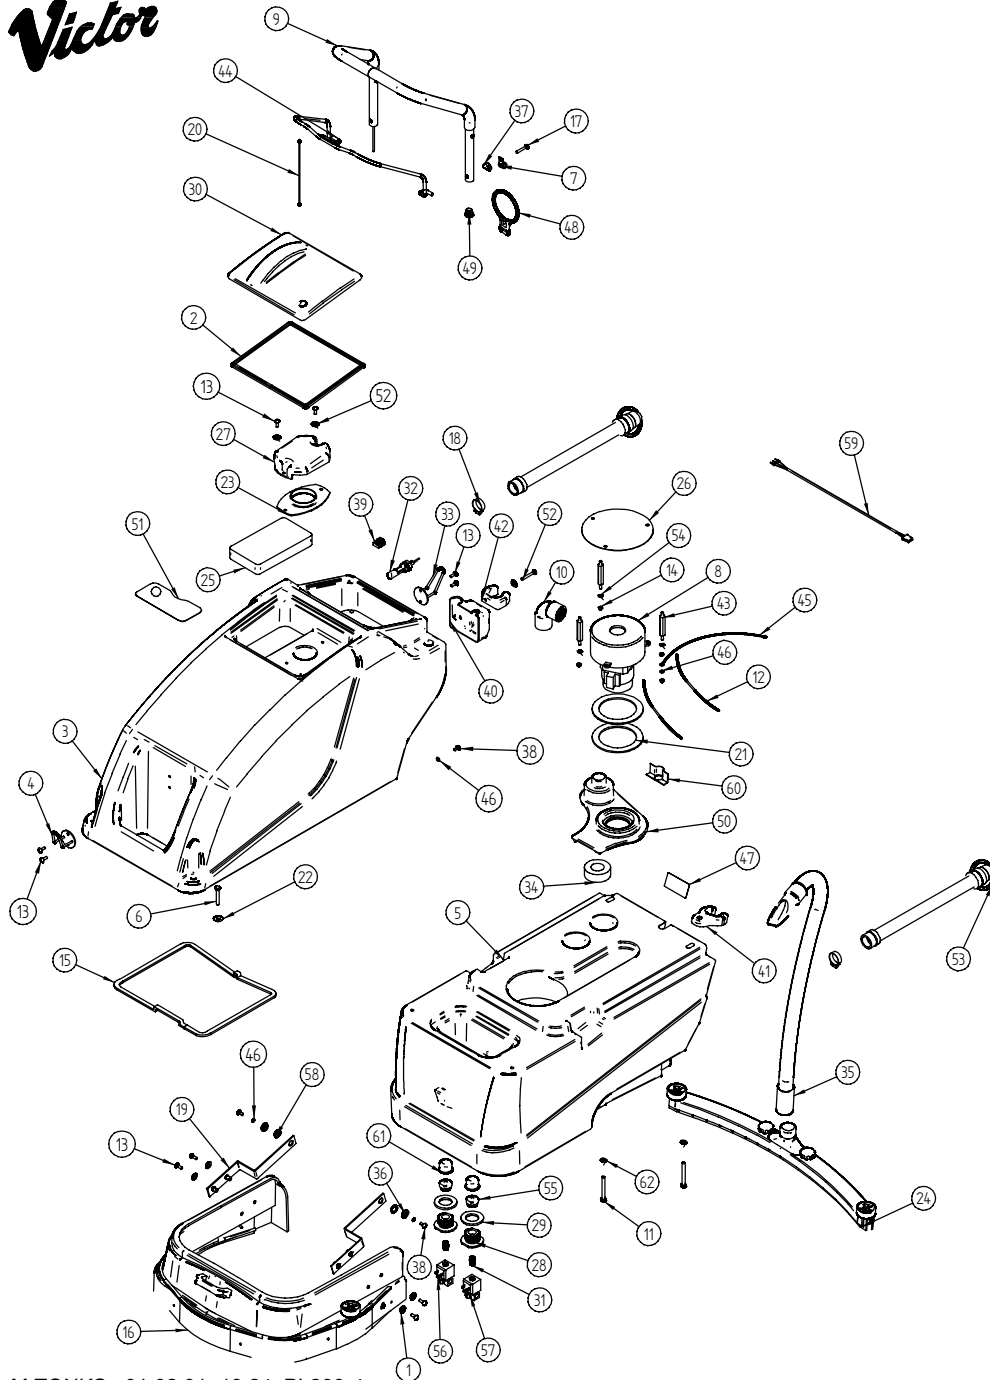

Victor

DOWDING & PLUMMER Ltd.

CALTHORPE HOUSE, STOCKFIELD ROAD,
BIRMINGHAM B27 6AP - ENGLAND
TEL: 0121-706-5771 FAX: 0121-708-1052

Item Number	Document Number	Quantity	Title	Item Number	Document Number	Quantity	Title
1	I1-4X3-4WB	7	1/4"x3/4" PLAIN WASHER BLACK	32	SBI6560	1	WATER LEVEL SENSOR
2	D0246	1	TOP TANK COVER SEAL	33	D0214	1	CABLE HOOK
3	D0036	1	TOP TANK	34	C1439	22	EXHAUST FOAM
4	D0047	1	BRUSH HOLDER BRACKET	35	AYH2036	1	SQUEEGEE HOSE ASSEMBLY
5	D0035	1	BOTTOM TANK	36	D0170	2	SPRAY GUARD BRACKET BUSH
6	M8X50HH-SS	2	M8X50 HEXAGON HEAD BOLT	37	SBI6433	1	SADDLE WASHER
7	SBI6698	1	CABLE GUIDE HOOK	38	M6X12PPSS	3	M6X12 POZIPAN SCREW STAINLESS STEEL
8	SBI6582	1	VAC MOTOR	39	SBI6467	1	3 WAY TERMINAL BLOCK
9	AYH1813	1	HANDLE ASSEMBLY	40	D0182	1	FLOAT SWITCH COVER
10	C1437	1	MOULDED ELBOW	41	D0184	1	DUMP HOSE CLIP CLEAN
11	M8X70HH-SS	2	M8X70 HEXAGON HEAD BOLT	42	D0183	1	DUMP HOSE CLIP RECOVERY
12	SBI6669	2	VAC MOTOR LEADS	43	D0165	3	MOTOR FIXING STUD
13	M6X16PPB	10	M6X16 POZIPAN SCREW	44	AYH1814	1	CUT OUT BAR ASSEMBLY
14	M6NSS	4	M6 NUT STAINLESS STEEL	45	C1863	1	EARTH CABLE
15	SBI6644	1	VAC MOTOR CHAMBER GASKET	46	M6WSH	4	M6 SHAKE PROOF WASHER
16	AYS1020	1	SPRAY GUARD ASSEMBLY	47	C1386	1	SERIAL NUMBER LABEL
17	M6X35PPB	1	M6x35 POZIPAN SCREW BLACK	48	D0181	1	CABLE RESTRAINT
18	SBI6442	2	HOSE CLIP	49	SBI6395	1	TUBE END PLUG
19	D0169	2	SPRAY GUARD BRACKET ASSEMBLY	50	AYM1406	1	MAINFOLD ASSEMBLY
20	SBI6258	1	NYLON CORD	51	AYF1001	1	CLEAN WATER FILTER ASSEMBLY
21	D0150A	2	MOTOR SEAL	52	M6X45PPB	1	M6x45 POZIPAN SCREW BLACK
22	M8X25ODW-S S	2	M8 x 25 WASHER STAINLESS STEEL	53	AYH2037	2	DUMP HOSE ASSEMBLY
23	D0209	1	AIR INTAKE BASE	54	M6WSS	3	M6 WASHER STAINLESS STEEL
24	AYN1003	1	SQUEEGEE ASSEMBLY	55	D0268	2	FILTER AND SOLENOID PLUG ADAPTOR
25	D0196	1	RECOVERY TANK SPLASH FOAM	56	SBI6630	1	SOLENOID 4mm ORIFICE
26	D0172	1	VAC MOTOR EARTH GRILL	57	SBI6559	1	SOLENOID 3mm ORIFICE
27	D0207	1	AIR INTAKE COVER	58	SBI3666	2	WAVEY WASHER - PLW4
28	D0084	2	SOLENOID TO TANK PLUG	59	D0258	1	3 PIN PLUG CUT-OUT CABLE
29	D0085	2	SOLENOID PLUG GASKET	60	D0273	1	WIRING LOOM CLIP
30	D0077	1	TOP TANK COVER	61	SBI6589	2	MICRO MESH FILTER
31	SBI6649	2	1/4 TO 1/4 BSP NIPPLE	62	M8WSS	2	M8 WASHER STAINLESS STEEL

WHEN ORDERING PLEASE QUOTE PART No. AND PART DESCRIPTION

SD 40 TWIN TANK ASSEMBLY

240V