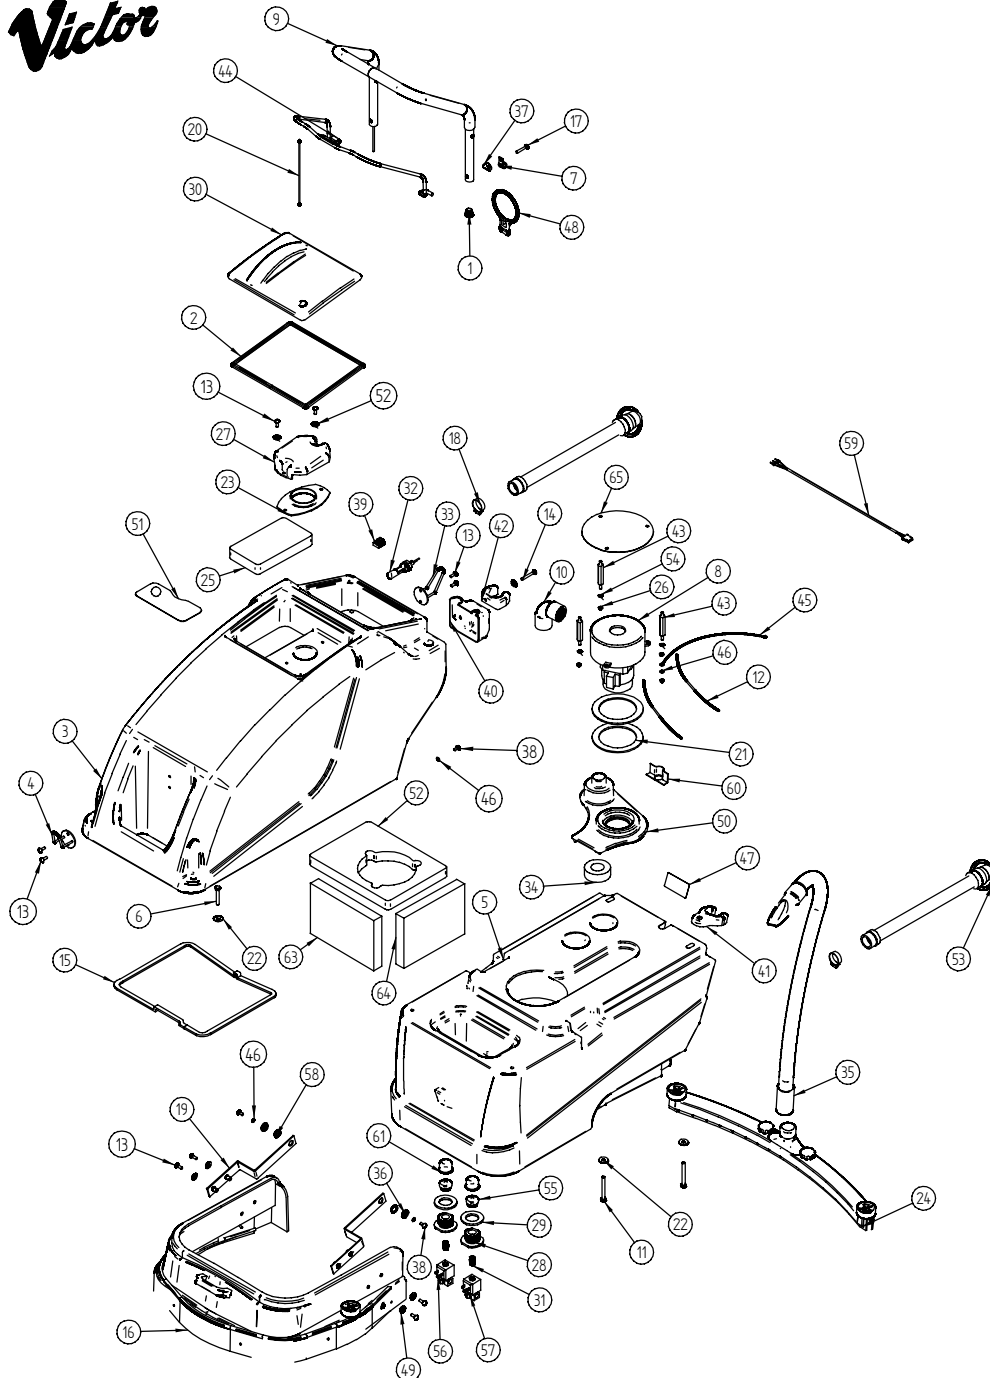

Victor

M.TONKS 05.04.01 16.15 PL293-6

DOWDING & PLUMMER Ltd.

CALTHORPE HOUSE, STOCKFIELD ROAD,
BIRMINGHAM B27 6AP - ENGLAND
TEL: 0121-706-5771 FAX: 0121-708-1052

Item Number	Document Number	Quantity	Title	Item Number	Document Number	Quantity	Title
1	SBI6395	1	TUBE END PLUG	33	D0214	1	CABLE HOOK
2	D0246	1	TOP TANK COVER SEAL	34	C1439	22	EXHAUST FOAM
3	D0036	1	TOP TANK	35	AYH2036	1	SQUEEGEE HOSE ASSEMBLY
4	D0047	1	BRUSH HOLDER BRACKET	36	D0170	2	SPRAY GUARD BRACKET BUSH
5	D0035	1	BOTTOM TANK	37	SBI6433	1	SADDLE WASHER
6	M8X50HH-SS	2	M8X50 HEXAGON HEAD BOLT	38	M6X12PPSS	3	M6X12 POZIPAN SCREW ST ST
7	SBI6698	1	CABLE GUIDE HOOK	39	SBI6467	1	3 WAY TERMINAL BLOCK
8	SBI6582	1	VAC MOTOR	40	D0182	1	FLOAT SWITCH COVER
9	AYH1813	1	HANDLE ASSEMBLY	41	D0184	1	DUMP HOSE CLIP CLEAN
10	C1437	1	MOULDED ELBOW	42	D0183	1	DUMP HOSE CLIP RECOVERY
11	M8X70HH-SS	2	M8X70 HEXAGON HEAD BOLT	43	D0165	3	MOTOR FIXING STUD
12	SBI6669	2	VAC MOTOR LEADS	44	AYH1814	1	CUT OUT BAR ASSEMBLY
13	M6X16PPB	10	M6X16 POZIPAN SCREW	45	C1863	1	EARTH CABLE
14	M6X45PPB	1	M6X45 POZIPAN SCREW BLACK	46	M6WSH	4	M6 SHAKE PROOF WASHER
15	SBI6644	1	VAC MOTOR CHAMBER GASKET	47	C1386	1	SERIAL NUMBER LABEL
16	AYS1020	1	SPRAY GUARD ASSEMBLY	48	D0181	1	CABLE RESTRAINT
17	M6X35PPB	1	M6X35 POZIPAN SCREW BLACK	49	I1-4X3-4WB	7	1/4"x3/4" PLAIN WASHER BLACK
18	SBI6442	2	HOSE CLIP	50	AYM1406	1	MAINFOLD ASSEMBLY
19	D0169	2	SPRAY GUARD BRACKET ASSY	51	AYF1001	1	CLEAN WATER FILTER ASSEMBLY
20	SBI6258	1	NYLON CORD	52	D0304	1	MOTOR ENCLOSURE FOAM
21	D0150A	2	MOTOR SEAL	53	AYH2037	2	DUMP HOSE ASSEMBLY
22	M8X25ODW-S S	4	M8 x 25 WASHER ST ST	54	M6WSS	3	M6 WASHER STAINLESS STEEL
23	D0209	1	AIR INTAKE BASE	55	D0268	2	FILTER AND SOLENOID PLUG ADAPTOR
24	AYN1003	1	SQUEEGEE ASSEMBLY	56	SBI6630	1	SOLENOID 4mm ORIFICE
25	D0196	1	RECOVERY TANK SPLASH FOAM	57	SBI6559	1	SOLENOID 3mm ORIFICE
26	M6NSS	4	M6 NUT STAINLESS STEEL	58	SBI3666	2	WAVEY WASHER - PLW4
27	D0207	1	AIR INTAKE COVER	59	D0258	1	3 PIN PLUG CUT-OUT CABLE
28	D0084	2	SOLENOID TO TANK PLUG	60	D0273	1	WIRING LOOM CLIP
29	D0085	2	SOLENOID PLUG GASKET	61	SBI6589	2	MICRO MESH FILTER
30	D0077	1	TOP TANK COVER	63	D0305	2	MOTOR ENCLOSURE FOAM
31	SBI6649	2	1/4 TO 1/4 BSP NIPPLE	64	D0306	2	MOTOR ENCLOSURE FOAM
32	SBI6560	1	WATER LEVEL SENSOR	65	D0172	1	VAC MOTOR EARTH GRILL

WHEN ORDERING PLEASE QUOTE PART No. AND PART DESCRIPTION

SD 40 TWIN TANK ASSEMBLY

240V