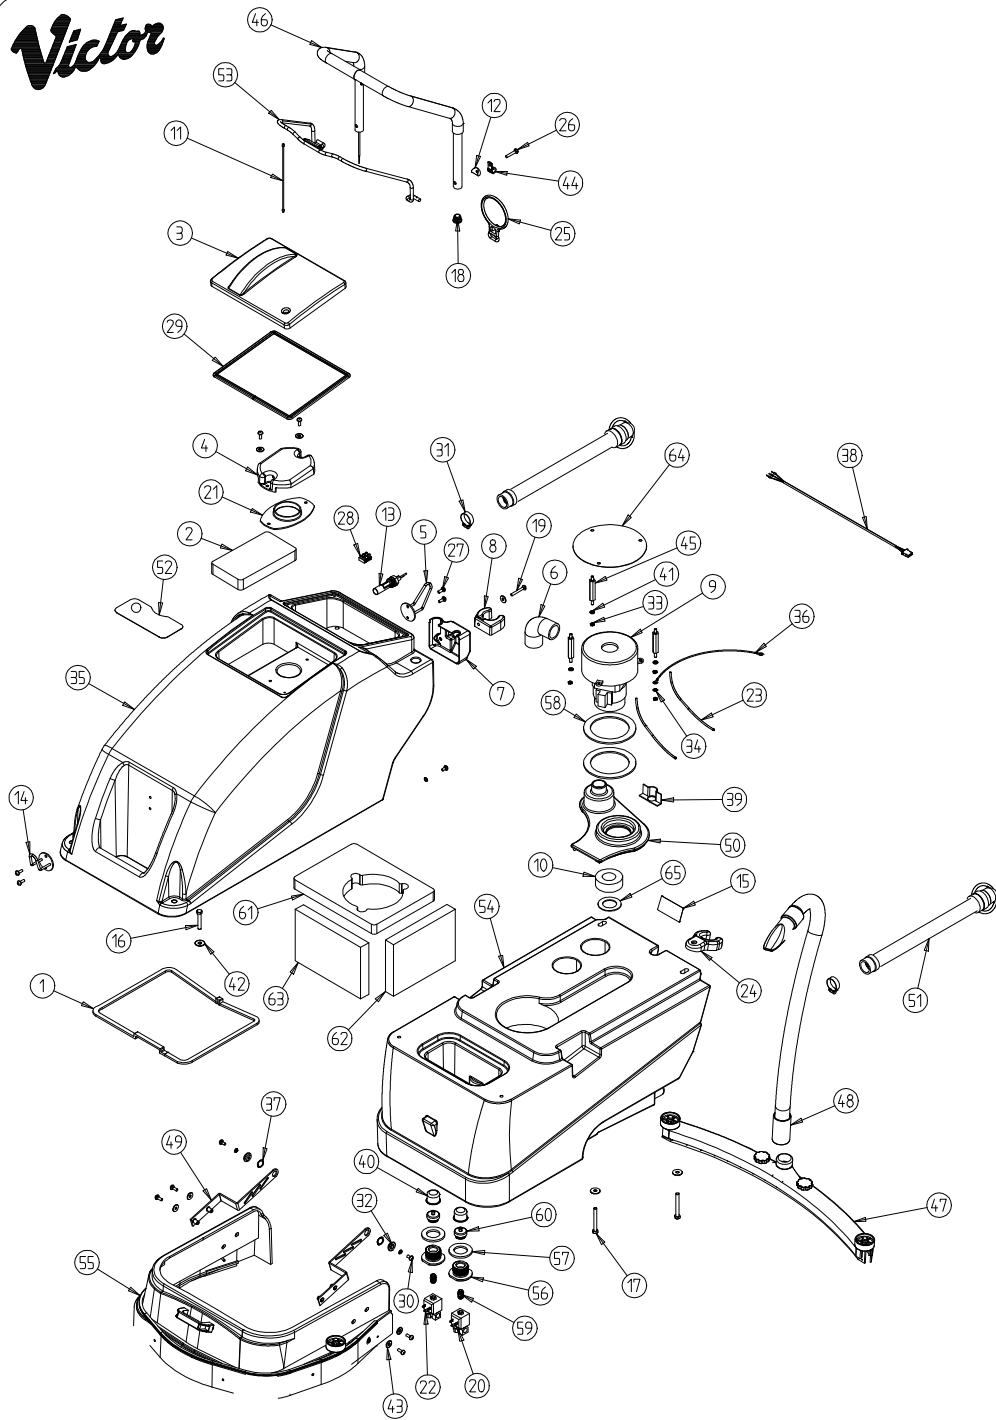

Victor

DOWDING & PLUMMER Ltd.

CALTHORPE HOUSE, STOCKFIELD ROAD,
BIRMINGHAM B27 6AP - ENGLAND

TEL: 0121-706-5771 FAX: 0121-708-1052

Item Number	Document Number	Quantity	Title	Item Number	Document Number	Quantity	Title
1	SBI6644	1	VAC MOTOR CHAMBER GASKET	34	M6WSH	4	M6 SHAKEPROOF WASHER
2	D0196	1	RECOVERY TANK SPLASH FOAM	35	D0036	1	TOP TANK
3	D0077	1	TOP TANK COVER	36	C1863	1	EARTH CABLE
4	D0207	1	AIR INTAKE COVER	37	SBI3666	2	WAVEY WASHER - PLW4
5	D0214	1	CABLE HOOK	38	D0258	1	3 PIN PLUG CUT-OUT CABLE
6	C1437	1	MOULDED ELBOW	39	D0273	1	WIRING LOOM CLIP
7	D0182	1	FLOAT SWITCH COVER	40	SBI6589	2	MICRO MESH FILTER
8	D0183	1	DUMP HOSE CLIP RECOVERY	41	M6WSS	3	M6 PLAIN WASHER ST ST
9	SBI6582	1	VAC MOTOR	42	M8X250DW-SS	4	M8 x 25 WASHER ST ST
10	C1439	22	EXHAUST FOAM	43	I1-4X3-4WB	7	1/4"x3/4" PLAIN WASHER BLK
11	SBI6258	1	NYLON CORD	44	SBI6698	1	CABLE GUIDE HOOK
12	SBI6433	1	SADDLE WASHER	45	D0165	3	MOTOR FIXING STUD
13	SBI6560	1	WATER LEVEL SENSOR	46	AYH1813	1	HANDLE ASSEMBLY
14	D0047	1	BRUSH HOLDER BRACKET	47	AYN1003	1	SQUEEGEE ASSEMBLY
15	C1386	1	SERIAL NUMBER LABEL	48	AYH2036	1	SQUEEGEE HOSE ASSEMBLY
16	M8X50HH-SS	2	M8X50 HEXAGON HEAD BOLT	49	D0169	2	SPRAY GUARD BRACKET ASSY
17	M8X70HH-SS	2	M8X70 HEXAGON HEAD BOLT	50	AYM1406	1	MAINFOLD ASSEMBLY
18	SBI6395	1	TUBE END PLUG	51	AYH2037	2	DUMP HOSE ASSEMBLY
19	M6X45PPB	1	M6x45 POZIPAN SCREW BLACK	52	AYF1001	1	CLEAN WATER FILTER ASSY
20	SBI6559	1	SOLENOID 3mm ORIFICE	53	AYH1814	1	CUT OUT BAR ASSEMBLY
21	D0209	1	AIR INTAKE BASE	54	D0035	1	BOTTOM TANK
22	SBI6630	1	SOLENOID 4mm ORIFICE	55	AYS1020	1	SPRAY GUARD ASSEMBLY
23	SBI6669	2	VAC MOTOR LEADS	56	D0084	2	SOLENOID TO TANK PLUG
24	D0184	1	DUMP HOSE CLIP CLEAN	57	D0085	2	SOLENOID PLUG GASKET
25	D0181	1	CABLE RESTRAINT	58	D0150A	2	MOTOR SEAL
26	M6X35PPB	1	M6x35 POZIPAN SCREW BLACK	59	SBI6649	2	1/4 TO 1/4 BSP NIPPLE
27	M6X16PPB	10	M6x16 POZIPAN SCREW BLACK	60	D0268	2	FILTER AND SOLENOID PLUG ADAPTOR
28	SBI6467	1	3 WAY TERMINAL BLOCK	61	D0304	1	MOTOR ENCLOSURE FOAM
29	D0246	1	TOP TANK COVER SEAL	62	D0305	2	MOTOR ENCLOSURE FOAM
30	M6X12PPSS	3	M6X12 POZIPAN SCREW ST ST	63	D0306	2	MOTOR ENCLOSURE FOAM
31	SBI6442	2	HOSE CLIP	64	D0172	1	VAC MOTOR EARTH GRILL
32	D0170	2	SPRAY GUARD BRACKET BUSH	65	D0427	2	FOAM RETAINING RING
33	M6NSS	4	M6 NUT STAINLESS STEEL				

WHEN ORDERING PLEASE QUOTE PART No. AND PART DESCRIPTION

SD 40 TWIN TANK ASSEMBLY

240V