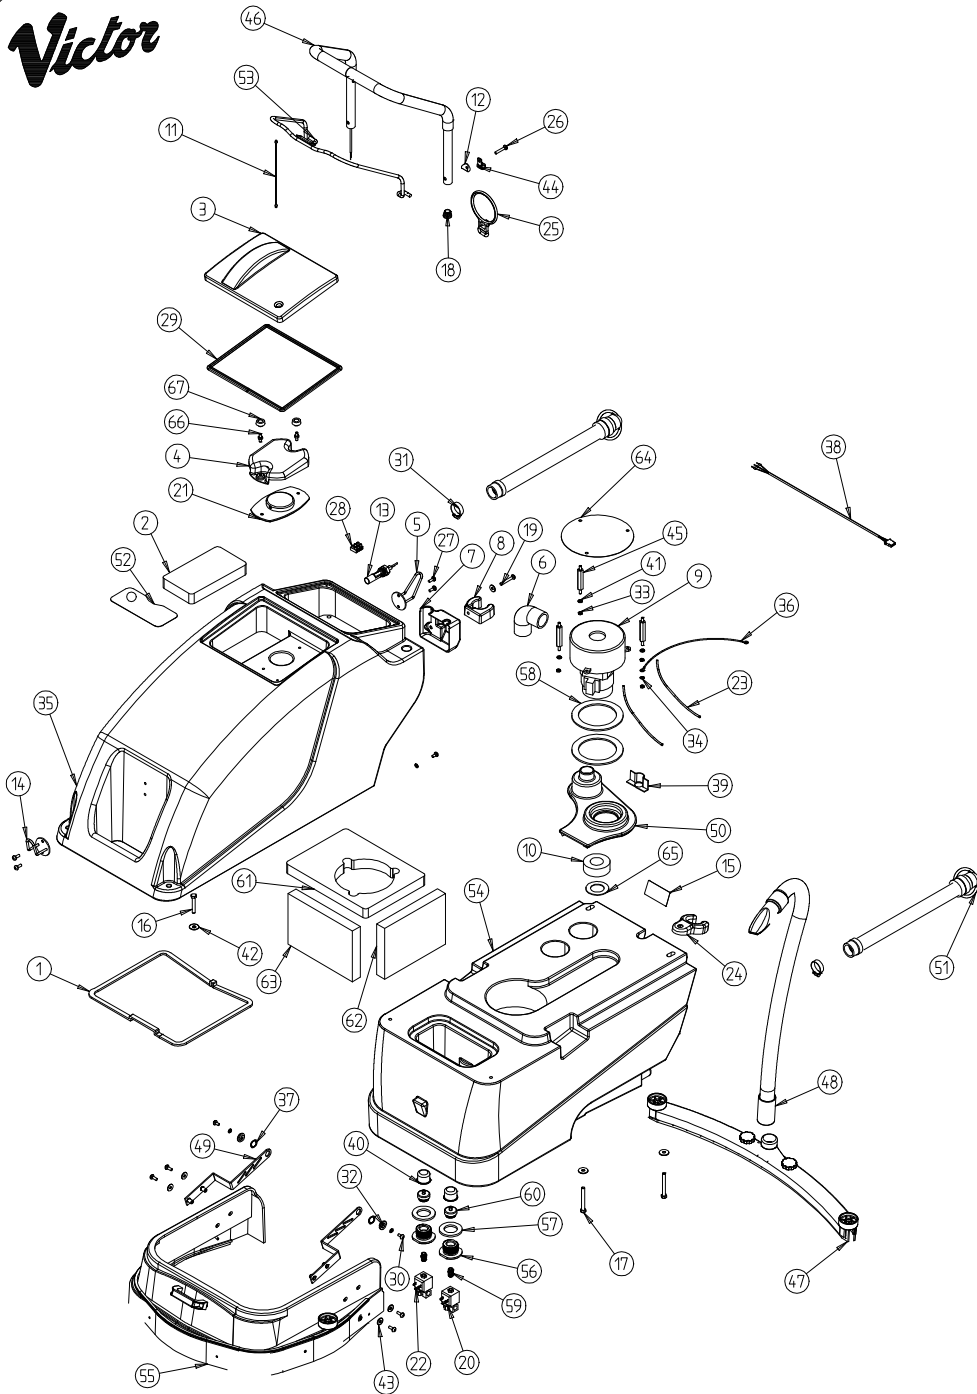

Victor

DOWDING & PLUMMER Ltd.

CALTHORPE HOUSE, STOCKFIELD ROAD,
BIRMINGHAM B27 6AP - ENGLAND

TEL: 0121-706-5771 FAX: 0121-708-1052

Item Number	Document Number	Quantity	Title	Item Number	Document Number	Quantity	Title
1	SBI6644	1	VAC MOTOR CHAMBER GASKET	35	D0036	1	TOP TANK
2	D0196	2	RECOVERY TANK SPLASH FOAM	36	C1863	1	EARTH CABLE
3	D0077	1	TOP TANK COVER	37	SBI3666	2	WAVEY WASHER - PLW4
4	D0207	1	AIR INTAKE COVER	38	D0258	1	3 PIN PLUG CUT-OUT CABLE
5	D0214	1	CABLE HOOK	39	D0273	1	WIRING LOOM CLIP
6	C1437	1	MOULDED ELBOW	40	SBI6814	2	MICRO MESH FILTER ST ST
7	D0182	1	FLOAT SWITCH COVER	41	M6WSS	3	M6 PLAIN WASHER ST ST
8	D0183	1	DUMP HOSE CLIP RECOVERY	42	M8X250DW-SS	4	M8 x 25 WASHER ST ST
9	SBI6582	1	VAC MOTOR	43	I1-4X3-4WB	5	1/4"x3/4" PLAIN WASHER BLACK
10	C1439	22	EXHAUST FOAM	44	SBI6698	1	CABLE GUIDE HOOK
11	SBI6258	1	NYLON CORD	45	D0165	3	MOTOR FIXING STUD
12	SBI6433	1	SADDLE WASHER	46	AYH1813	1	HANDLE ASSEMBLY
13	SBI6560	1	WATER LEVEL SENSOR	47	AYN1003	1	SQUEEGEE ASSEMBLY
14	D0047	1	BRUSH HOLDER BRACKET	48	AYH2036	1	SQUEEGEE HOSE ASSEMBLY
15	C1386	1	SERIAL NUMBER LABEL	49	D0169	2	SPRAY GUARD BRACKET ASSY
16	M8X50HH-SS	2	M8X50 HEXAGON HEAD BOLT	50	AYM1406	1	MAINFOLD ASSEMBLY
17	M8X70HH-SS	2	M8X70 HEXAGON HEAD BOLT	51	AYH2037	2	DUMP HOSE ASSEMBLY
18	SBI6395	1	TUBE END PLUG	52	AYF1001	1	CLEAN WATER FILTER ASSY
19	M6X45PPB	1	M6x45 POZIPAN SCREW BLACK	53	AYH1814	1	CUT OUT BAR ASSEMBLY
20	SBI6559	1	SOLENOID 3mm ORIFICE	54	D0035	1	BOTTOM TANK
21	D0475	1	AIR INTAKE BASE ASSY	55	AYS1020	1	SPRAY GUARD ASSEMBLY
22	SBI6630	1	SOLENOID 4mm ORIFICE	56	D0084	2	SOLENOID TO TANK PLUG
23	SBI6669	2	VAC MOTOR LEADS	57	D0085	2	SOLENOID PLUG GASKET
24	D0184	1	DUMP HOSE CLIP CLEAN	58	D0150A	2	MOTOR SEAL
25	D0181	1	CABLE RESTRAINT	59	SBI6649	2	1/4 TO 1/4 BSP NIPPLE
26	M6X35PPB	1	M6x35 POZIPAN SCREW BLACK	60	D0268	2	FILTER AND SOLENOID PLUG ADAPTOR
27	M6X16PPB	8	M6x16 POZIPAN SCREW BLACK	61	D0304	1	MOTOR ENCLOSURE FOAM
28	SBI6467	1	3 WAY TERMINAL BLOCK	62	D0305	2	MOTOR ENCLOSURE FOAM
29	D0246	1	TOP TANK COVER SEAL	63	D0306	2	MOTOR ENCLOSURE FOAM
30	M6X12PPSS	3	M6X12 POZIPAN SCREW ST ST	64	D0172	1	VAC MOTOR EARTH GRILL
31	SBI6442	2	HOSE CLIP	65	D0427	2	FOAM RETAINING RING
32	D0170	2	SPRAY GUARD BRACKET BUSH	66	D0474	2	AIR INTAKE STUD
33	M6NSS	4	M6 NUT STAINLESS STEEL	67	SBI6836	2	KNOB M6
34	M6WSH	4	M6 SHAKEPROOF WASHER				

WHEN ORDERING PLEASE QUOTE PART No. AND PART DESCRIPTION

SD40 - TOP & BOTTOM TANK ASSEMBLY - 240V