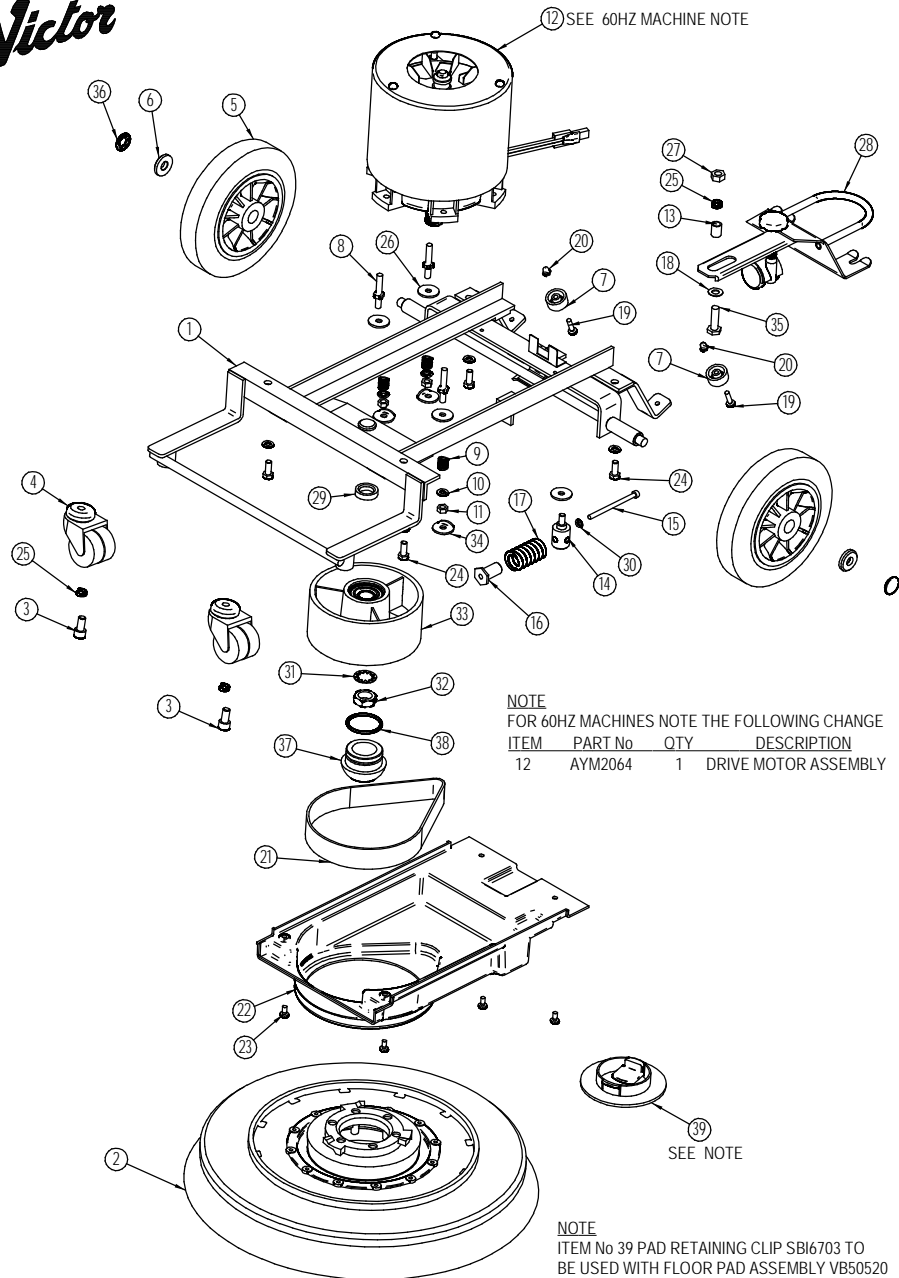

Victor

DOWDING & PLUMMER Ltd.

CALTHORPE HOUSE, STOCKFIELD ROAD,
BIRMINGHAM B27 6AP - ENGLAND

TEL: 0121-706-5771 FAX: 0121-708-1052

Item Number	Document Number	Quantity	Title	Item Number	Document Number	Quantity	Title
1	D0031	1	FRAME SUB ASSEMBLY	31	M20WSH	1	M20 SHAKE PROOF WASHER
2	VB50350	1	DRIVE BOARD ASSEMBLY	32	M20NH-SS	1	M20 STAINLESS STEEL HALF NUT
3	M10X20SCSS	2	M10 x 20 SOCKET CAP SCREW STAINLESS STEEL	33	AYP1037	1	160MM DRIVE PULLEY ASSEMBLY
				34	A2069	3	FOLDED WASHER
4	SBI6545	2	CASTOR	35	M10X35HHSS	1	M10X35 HEX HEAD BOLT ST ST
5	SBI6563	2	8" DIA WHEEL	36	SBI3005/A	2	STARLOCK END CAP
6	D0177	2	WHEEL RETAINING CAP	37	D0260	1	CATCH PLATE GUIDE
7	SBI3764BL	2	CAP	38	SBI6697	1	'O' RING
8	A2068	3	MOTOR STUD	39	SBI6703	1	PAD RETAINING CLIP
9	A2132	3	SPRING				
10	M8WSS	8	M8 WASHER STAINLESS STEEL				
11	M8NSB	3	M8 BINX STIFF NUT				
12	AYM2063	1	DRIVE MOTOR ASSEMBLY				
13	C1611	1	SPACER BUSH				
14	A2064	1	MOTOR PILLAR STUD				
15	A1864	1	M6X90 SOCKET CAP SCREW				
16	A1865	1	SPRING RETAINER				
17	A1850	1	SPRING 30X50				
18	M10WSS	1	M10 WASHER STAINLESS STEEL				
19	M6X20PPSS	2	M6X20 POZIPAN SCREW ST ST				
20	M6NDSS	2	M6 DOME NUT STAINLESS STEEL				
21	SBI6711	1	DRIVE BELT 220J14				
22	D0187	1	BELT COVER				
23	M6X12PPSS	4	M6X12 POZIPAN SCREW STAINLESS STEEL				
24	M8X20HHSS	4	M8X20 HEX HD BOLT STAINLESS				
25	M10WSPSS	3	M10 SPRING WASHER STAINLESS STEEL				
26	A1378	4	WASHER				
27	M10NSS	1	M10 NUT STAINLESS STEEL				
28	AYS3002	1	SQUEEGEE CONNECTING BAR ASSEMBLY				
29	A2062	1	SPACER RING				
30	M6W	1	M6 PLAIN WASHER				

WHEN ORDERING PLEASE QUOTE PART No. AND PART DESCRIPTION

SCRUBBER DRIER CHASSIS AND DRIVE ASSEMBLY - 240V