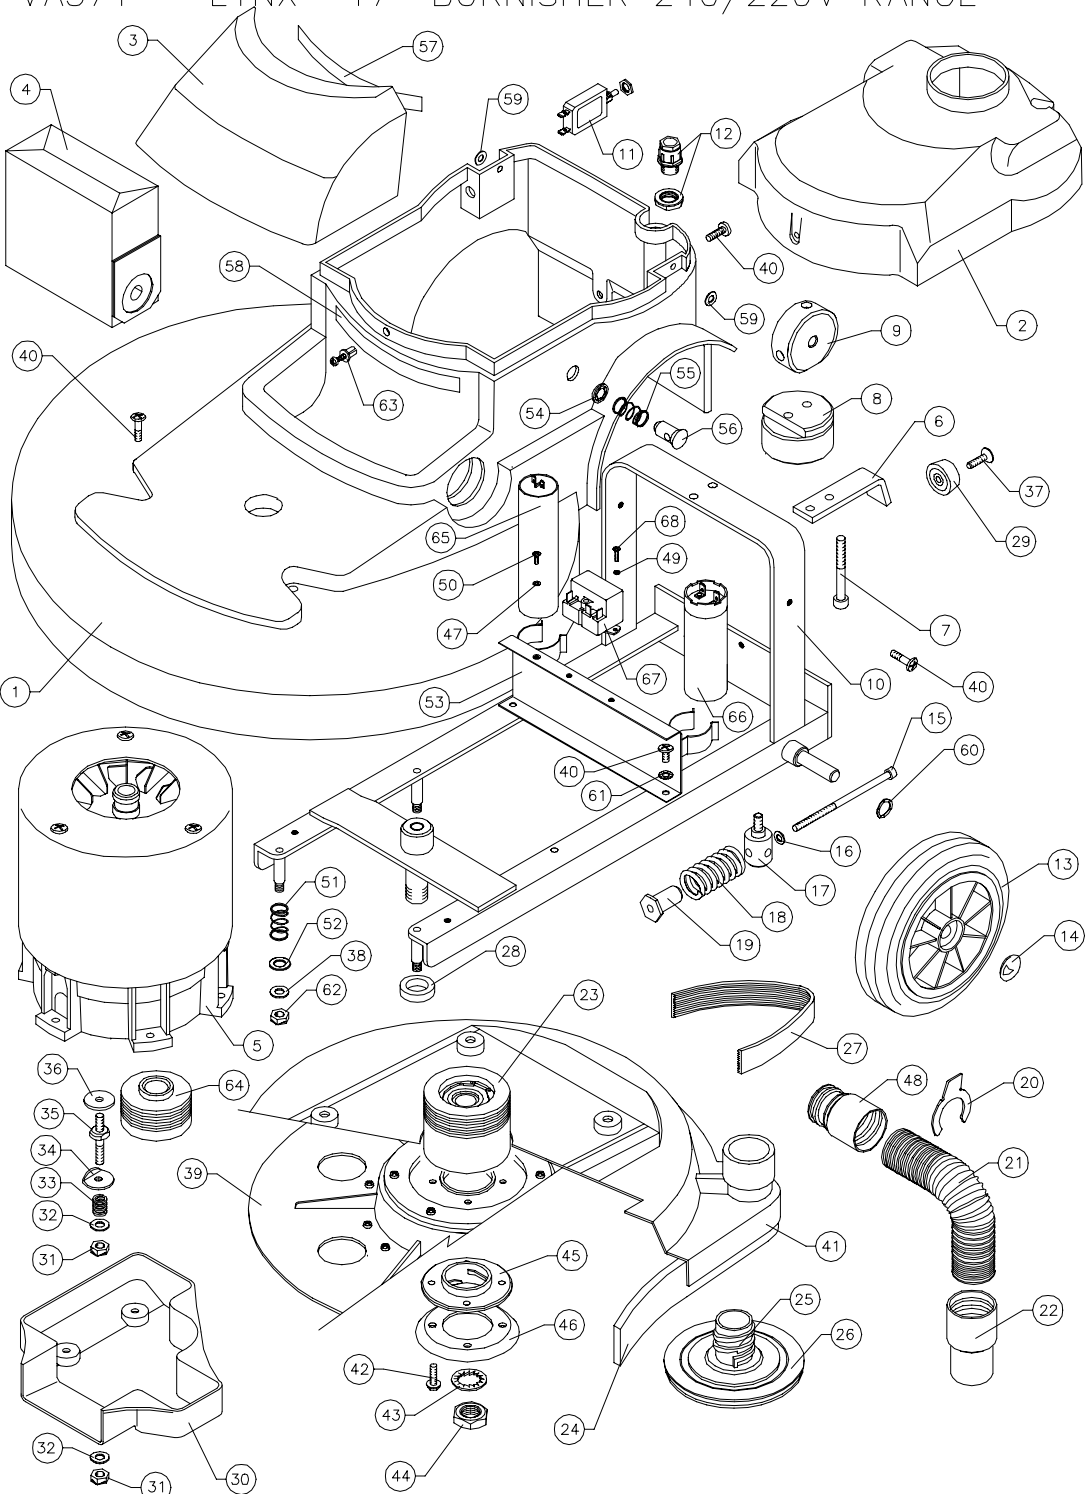

VA571 - LYNX 17" BURNISHER 240/220V RANGE

VA571 - LYNX 17" BURNISHER 240/220V RANGE

ITEM	PART No.	QTY.	DESCRIPTION	ITEM	PART No.	QTY.	DESCRIPTION
1	C1881	1	BODY MOULDING	59	M6W	2	M6 x 14 O/D PLAIN WASHER
2	C1726	1	TOP MOTOR COVER	60	SBI3666	2	WAVEY WASHER - PLW4
3	C1397	1	FRONT DUST BAG COVER	61	M6WSH	2	M6 SHAKEPROOF WASHER
4	C1456	1	DUST BAG	62	MBNSB	4	M8 NUT - BINX
5	SEE TABLE	1	MOTOR ASSY.	63	SBI6039	1	SCRIVET
6	C1721	1	BACK BRACKET	64	C1724	1	MOTOR PULLEY Ø65 J8
7	M8X70SC	2	SOCKET SCREW M8x70mm	65	SBI6056	1	30MFD RUN CAPACITOR
8	C1401	1	MOUNTING BLOCK	66	SBI5228	1	125MFD START CAPACITOR
9	C1399	1	SELECTOR PIVOT	67	SBI3659	1	2CR4-234 START RELAY
10	C1787/A	1	WELDED FRAME	68	M3X16SP	2	M3X16 POZIPAN HEAD SCREW
11	SBI5500	1	CIRCUIT BREAKER 12AMP.				
12	SBI5823	1	CABLE GLAND M16				
13	SBI6101/NT	2	WHEEL Ø200 REINFORCED-BLACK				
14	SBI3005/A	2	SPRING CAP 1/2"				
15	M6X125SC	1	SOCKET CAP SCREW M6 x 125mm				
16	I1-4X3-4W	1	1/4" I/D x 3/4" O/D WASHER				
17	A2064	1	MOTOR PILLAR STUD				
18	A1850	1	SPRING Ø30 x 50				
19	A1865	1	SPRING RETAINER				
20	C1391	1	HOSE CLIP				
21	SBI6136/F	1	STRETCH HOSE				
22	SBI5668	1	HOSE END 32mm - BLACK				
23	AYP1036	1	Ø80mm x 75mm DRIVE PULLEY ASSY				
24	C4004/C	1	DIFFUSER FLOOR SEAL				
25	B1163	1	PAD RETAINER				
26	A1842	1	POLYETHYLENE WASHER				
27	SBI5816	1	DRIVE BELT 350 J8				
28	A2062	1	PULLEY SPACER				
29	SBI3764/BL	1	HANDLE END CAP - BLACK				
30	C1398	1	DRIVE BELT GUARD				
31	M8NSB	6	M8 NUT - BINX				
32	M8W	7	M8 PLAIN WASHER				
33	A2132	3	SPRING Ø14 x 15				
34	A2069	3	FOLDED WASHER				
35	A2068	3	MOTOR STUD				
36	A1378	4	PLAIN WASHER Ø30xØ9x2.5				
37	M6X20CSK	1	M6 x 20 SCREW - POZIDRIVE C'SUNK HEAD				
38	M8W	4	M8 PLAIN WASHER				
39	AYD1018	1	17" DRIVE PLATE ASSY				
40	M6X10SP	7	M6 x 10 SCREW - POZIPAN				
41	C1886	1	SKIRT ASSEMBLY				
42	M6X20PPTT	4	M6 x 20 SCREW - TAPTITE				
43	M20WSP	1	M20 SPRING WASHER				
44	M20NH	1	M20 HALF NUT				
45	B1164	1	RETAINER NUT				
46	A1882	1	REINFORCING RING				
47	M4WB	1	M4 PLAIN WASHER BRASS				
48	B1367/BL	1	SWIVEL END INNER - BLACK				
49	M3WSP	2	M3 SPRING WASHER				
50	M4X10SPB	1	M4X10 POZIPAN HEAD SCREW BRASS				
51	A1620	4	SPRING Ø17 x 25				
52	M12W	4	M12 PLAIN WASHER				
53	C1703	1	CAPACITOR MOUNTING BRACKET				
54	A1944	1	FIXING WASHER - Ø10mm				
55	A1620	1	SPRING Ø17 x 25				
56	A1945	1	ANCHOR PIN (15mm) PLASTIC				
57	SBI6328	1	HOOK STRIP				
58	SBI6327	1	LOOP STRIP				