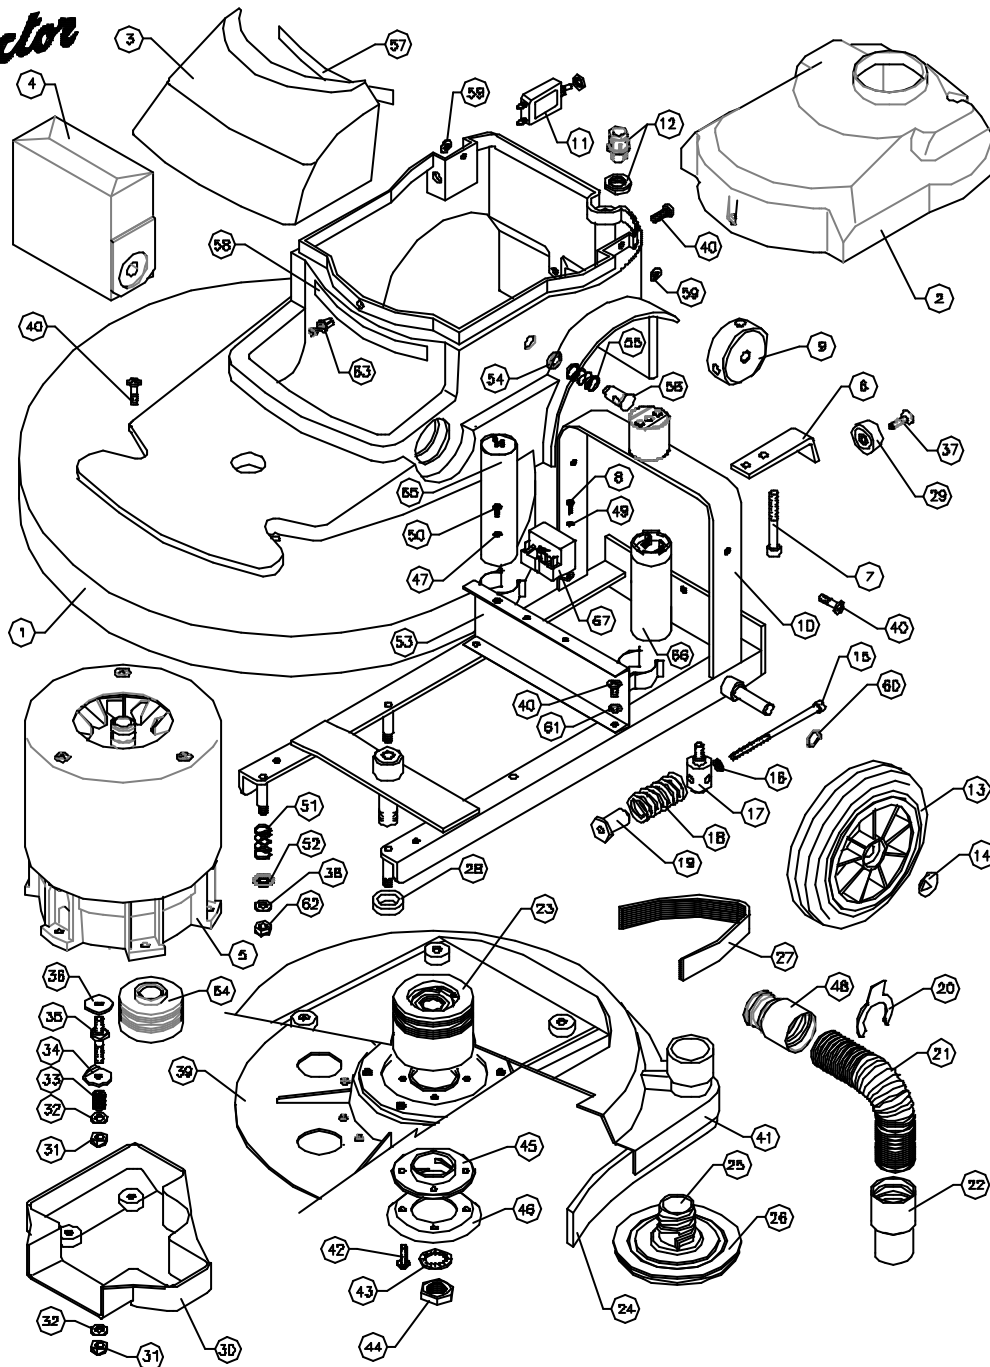

Victor

DOWDING & PLUMMER Ltd.

CALTHORPE HOUSE, STOCKFIELD ROAD,
BIRMINGHAM B27 6AP - ENGLAND
TEL: 0121-706-5771 FAX: 0121-708-1052

ITEM	PART No.	QTY.	DESCRIPTION	ITEM	PART No.	QTY.	DESCRIPTION
1	C1881	1	BODY Moulding	59	N6W	2	N6 x 14 D/D PLAIN WASHER
2	C1726	1	TOP MOTOR COVER	60	SB13666	2	WAVEY WASHER - PLW4
3	C1367	1	FRONT DUST BAG COVER	61	N6WSH	2	N6 SHAKEPROOF WASHER
4	C1456	1	DUST BAG	62	N6NSB	4	N6 NUT - BINX
5	SEE TABLE	1	MOTOR ASSY.	63	SB8039	1	SCRIVET
6	C1721	1	BACK BRACKET	64	C1724	1	MOTOR PULLEY 685 JB
7	NBx70SC	2	SOCKET SCREW NBx70mm	65	SB6056	1	30MFD RUN CAPACITOR
8	M3X16SP	2	M3X16 POZIPAN HEAD SCREW	66	SB5228	1	125MFD START CAPACITOR
9	C1388	1	SELECTOR PIVOT	67	SB3858	1	2CR4-25B START RELAY
10	C1787/A	1	WELDED FRAME				
11	SB6500	1	CIRCUIT BREAKER 12AMP.				
12	SB6833	1	CABLE GLAND M16				
13	SB6101/NT	2	WHEEL #200 REINFORCED-BLACK				
14	SB6003/A	2	SPRING CAP 1/2"				
15	N6X125SC	1	SOCKET CAP SCREW M6 x 125mm				
16	11-4X3-4W	1	1/4" I/D x 3/4" O/D WASHER				
17	A2064	1	MOTOR PILLAR STUD				
18	A183D	1	SPRING #30 x 50				
19	A1805	1	SPRING RETAINER				
20	C1381	1	HOSE CLP				
21	SB6136/F	1	STRETCH HOSE				
22	SB6688	1	HOSE END 32mm - BLACK				
23	AYP103E	1	#80mm x 70mm DRIVE PULLEY ASSY				
24	C4004/C	1	DIFFUSER FLOOR SEAL				
25	B1163	1	PAD RETAINER				
26	A1842	1	POLYETHYLENE WASHER				
27	SB6618	1	DRIVE BELT 350 JB				
28	A2062	1	PULLEY SPACER				
29	SB6764/BL	1	HANDLE END CAP - BLACK				
30	C1388	1	DRIVE BELT GUARD				
31	N6NSB	6	N6 NUT - BINX				
32	N6W	7	N6 PLAIN WASHER				
33	A2132	3	SPRING #14 x 15				
34	A2089	3	FOLDED WASHER				
35	A2086	3	MOTOR STUD				
36	A1376	4	PLAIN WASHER #30x90x2.5				
37	N6x20CSK	1	N6 x 20 SCREW - POZIDRIVE C'SUNK HEAD				
38	N6W	4	N6 PLAIN WASHER				
39	AYD1018	1	17" DRIVE PLATE ASSY				
40	N6X10SP	7	N6 x 10 SCREW - POZIPAN				
41	C1886	1	SKIRT ASSEMBLY				
42	N6X20PPTT	4	N6 x 20 SCREW - TAPITITE				
43	N20WSP	1	N20 SPRING WASHER				
44	N20NH	1	N20 HALF NUT				
45	B1184	1	RETAINER NUT				
46	A1882	1	REINFORCING RING				
47	N4WE	1	N4 PLAIN WASHER BRASS				
48	B1387/BL	1	SWIVEL END INNER - BLACK				
49	N3WSP	2	N3 SPRING WASHER				
50	N4X10SPB	1	N4X10 POZIPAN HEAD SCREW BRASS				
51	A182D	4	SPRING #17 x 25				
52	N12W	4	N12 PLAIN WASHER				
53	C1703	1	CAPACITOR MOUNTING BRACKET				
54	A1944	1	FIXING WASHER - #10mm				
55	A182D	1	SPRING #17 x 25				
56	A1945	1	ANCHOR PIN (15mm) PLASTIC				
57	SB6328	1	HOOK STRIP				
58	SB6327	1	LOOP STRIP				