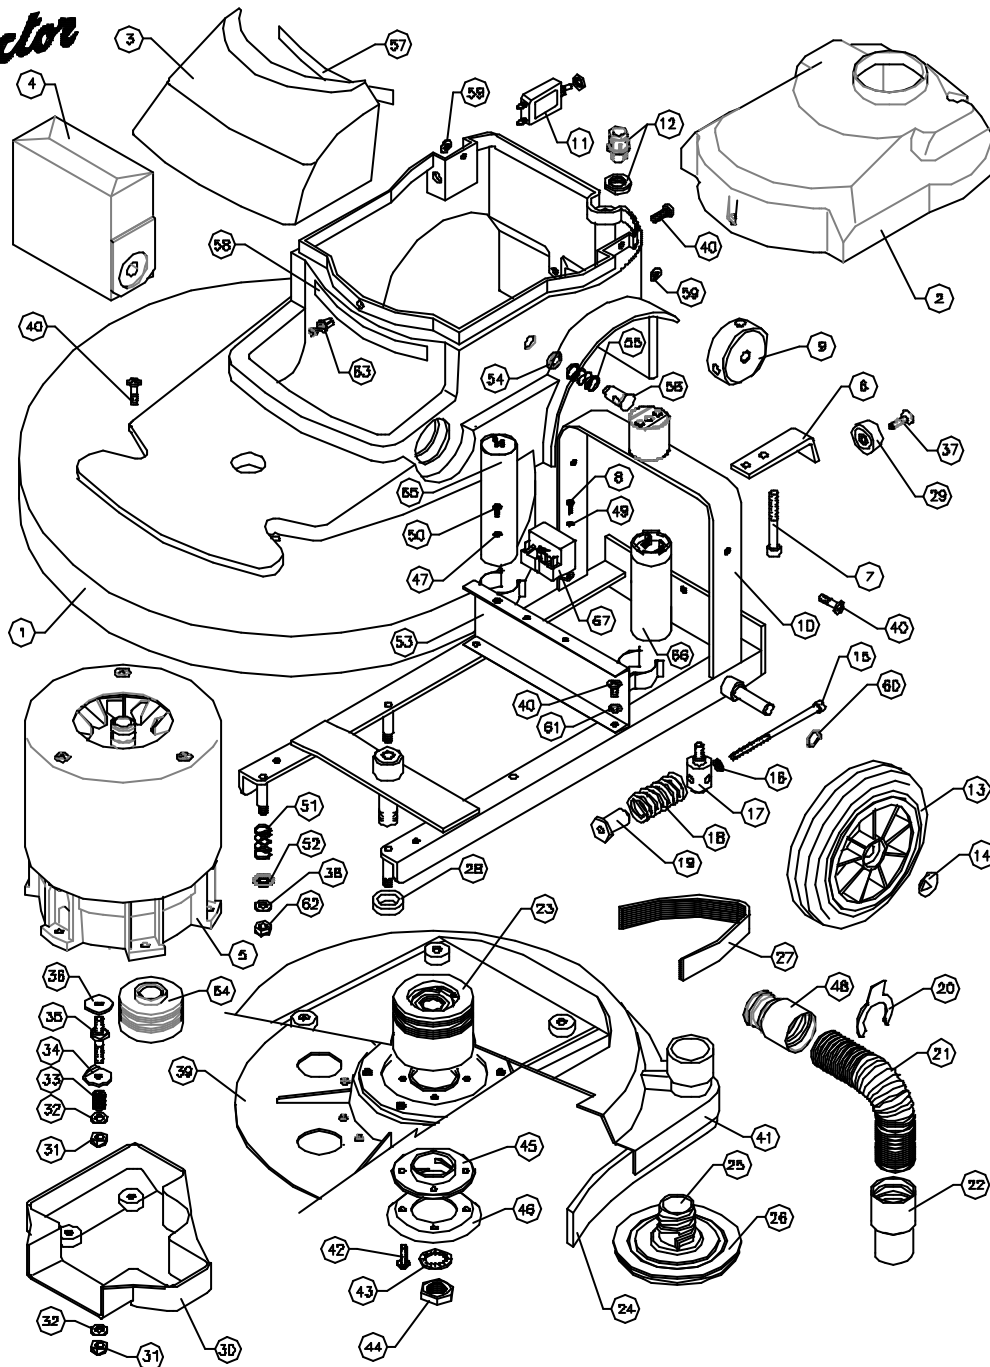

**Victor**

**DOWDING & PLUMMER Ltd.**

CALTHORPE HOUSE, STOCKFIELD ROAD,  
BIRMINGHAM B27 6AP - ENGLAND

TEL: 0121-706-5771 FAX: 0121-708-1052

ITEM	PART No.	QTY.	DESCRIPTION	ITEM	PART No.	QTY.	DESCRIPTION
1	C1881	1	BODY Moulding	59	N6W	2	N6 x 14 D/D PLAIN WASHER
2	C1726	1	TOP MOTOR COVER	60	SB13666	2	WAVEY WASHER - PLW4
3	C1367	1	FRONT DUST BAG COVER	61	N6WSH	2	N6 SHAKEPROOF WASHER
4	C1456	1	DUST BAG	62	N6NSB	4	N6 NUT - BINX
5	SEE TABLE	1	MOTOR ASSY.	63	SB8039	1	SCRIVET
6	C1721	1	BACK BRACKET	64	C1724	1	MOTOR PULLEY 685 JB
7	NBx70SC	2	SOCKET SCREW NBx70mm	65	SB6056	1	30MFD RUN CAPACITOR
8	M3X16SP	2	M3X16 POZIPAN HEAD SCREW	66	SB5228	1	125MFD START CAPACITOR
9	C1388	1	SELECTOR PIVOT	67	SB13858	1	2CR4-25B START RELAY
10	C1787/A	1	WELDED FRAME				
11	SB16500	1	CIRCUIT BREAKER 12AMP.				
12	SB16533	1	CABLE GLAND M16				
13	SB16101/NT	2	WHEEL #200 REINFORCED-BLACK				
14	SB13003/A	2	SPRING CAP 1/2"				
15	N6X125SC	1	SOCKET CAP SCREW M6 x 125mm				
16	11-4X3-4W	1	1/4" I/D x 3/4" O/D WASHER				
17	A2064	1	MOTOR PILLAR STUD				
18	A183D	1	SPRING #30 x 50				
19	A1805	1	SPRING RETAINER				
20	C1381	1	HOSE CLP				
21	SB16136/F	1	STRETCH HOSE				
22	SB16688	1	HOSE END 32mm - BLACK				
23	AYP103E	1	#80mm x 70mm DRIVE PULLEY ASSY				
24	C4004/C	1	DIFFUSER FLOOR SEAL				
25	B1163	1	PAD RETAINER				
26	A1842	1	POLYETHYLENE WASHER				
27	SB16818	1	DRIVE BELT 350 JB				
28	A2062	1	PULLEY SPACER				
29	SB13764/BL	1	HANDLE END CAP - BLACK				
30	C1388	1	DRIVE BELT GUARD				
31	N6NSB	6	N6 NUT - BINX				
32	N6W	7	N6 PLAIN WASHER				
33	A2132	3	SPRING #14 x 15				
34	A2089	3	FOLDED WASHER				
35	A2086	3	MOTOR STUD				
36	A1376	4	PLAIN WASHER #30x90x2.5				
37	N6x20CSK	1	N6 x 20 SCREW - POZIDRIVE C'SUNK HEAD				
38	N6W	4	N6 PLAIN WASHER				
39	AYD1018	1	17" DRIVE PLATE ASSY				
40	N6X10SP	7	N6 x 10 SCREW - POZIPAN				
41	C1886	1	SKIRT ASSEMBLY				
42	N6X20PPTT	4	N6 x 20 SCREW - TAPITITE				
43	N20WSP	1	N20 SPRING WASHER				
44	N20NH	1	N20 HALF NUT				
45	B1184	1	RETAINER NUT				
46	A1882	1	REINFORCING RING				
47	N4WE	1	N4 PLAIN WASHER BRASS				
48	B1387/BL	1	SWIVEL END INNER - BLACK				
49	N3WSP	2	N3 SPRING WASHER				
50	N4X10SPB	1	N4X10 POZIPAN HEAD SCREW BRASS				
51	A182D	4	SPRING #17 x 25				
52	N12W	4	N12 PLAIN WASHER				
53	C1703	1	CAPACITOR MOUNTING BRACKET				
54	A1944	1	FIXING WASHER - #10mm				
55	A182D	1	SPRING #17 x 25				
56	A1945	1	ANCHOR PIN (15mm) PLASTIC				
57	SB16328	1	HOOK STRIP				
58	SB16327	1	LOOP STRIP				