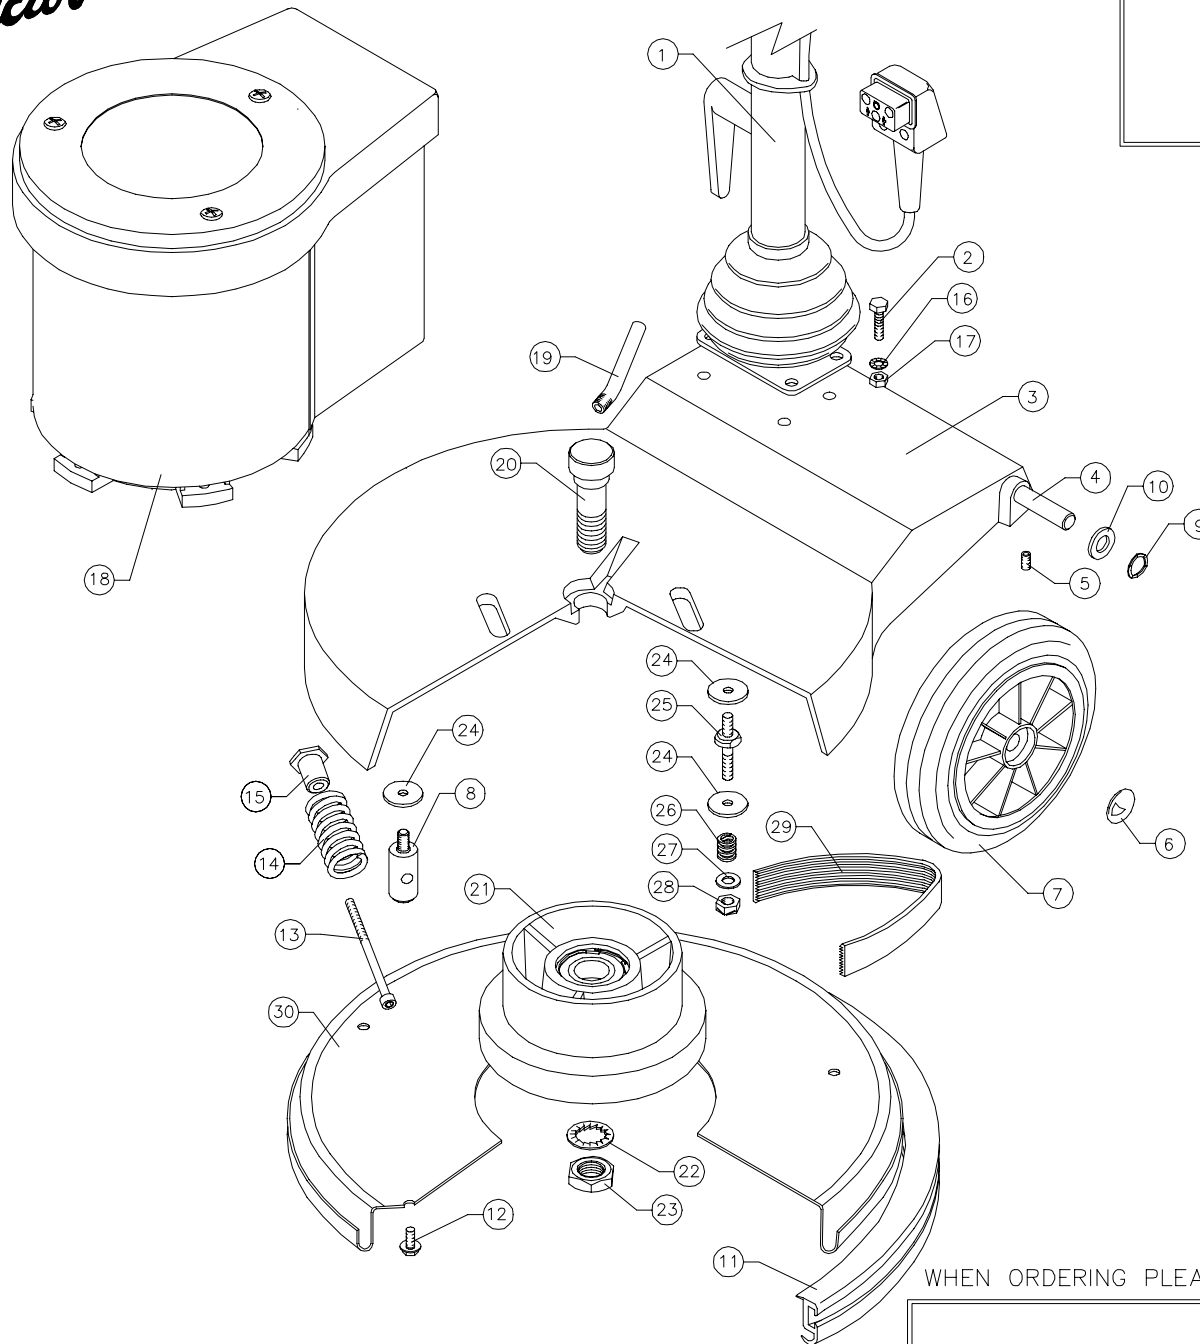

Victor

DOWDING & PLUMMER Ltd.

CALTHORPE HOUSE, STOCKFIELD ROAD,
BIRMINGHAM B27 6AP – ENGLAND
TEL: 0121-706-5771 FAX: 0121-708-1052

ITEM	PART No.	QTY.	DESCRIPTION
1	SEE TABLE	1	HANDLE ASSY.
2	MBX30BH	4	M8 x 30HEX HEAD SCREW
3	A1334/A/GH	4	EUROPA 400 BASE MK2 GREY
4	A1878/PLTD	1	WHEEL AXLE EUR MK2 PLATED 380mm
5	M6X8SC	1	M6 x 8 SOCKET GRUB SCREW
6	SBI3005/A	2	12mm STARLOCK CAP
7	SBI6101/NT	2	200mm WHEEL – BLACK
8	A1766	1	MOTOR PILLAR STUD
9	SBI3666	2	WAVEY WASHER – PLW4
10	M12W	2	12mm PLAIN WASHER
11	A1753/A/BL	1	1270mm Q/R BUFFER RING – BLACK
12	M6X12TT	5	M6 x 12 TAPTITE SCREW
13	A1864	1	BELT TENSIONING SCREW – M6x90
14	A1850	1	SPRING
15	A1865	1	SPRING RETAINER
16	M8WSP	4	M8 SPRING WASHER
17	M8N	4	M8 NUT
18	SEE TABLE	1	MOTOR ASSY.
19	A1462/PLTD	1	WATER FEED PIPE – 10mm PLATED
20	A1450/PLTD	1	PULLEY BOLT PLATED
21	AYP1010	1	Ø125mm OUTPUT PULLEY ASSEMBLY
22	M20WSH	1	M20 SHAKEPROOF WASHER
23	M20N	1	M20 FULL NUT
24	A1378	7	WASHER (30x9x2.5mm)
25	A1843/PLTD	3	MOTOR STUD
26	A2132	3	MOTOR STUD SPRING
27	M8W	3	M8 PLAIN WASHER
28	M8NSB	3	M8 BINX STIFF NUT
29	SBI3751	1	180J16 POLYVEE DRIVE BELT
30	B1056/GH	1	BRUSH COVER PRESSING – 400mm

MODEL	DESCRIPTION	HANDLE ASSY	MOTOR ASSY
VA245	240V/50HZ/1150W	AYH1800	AYM2187
VA245021A	220V/50HZ/1150W	AYH1800	AYM2185
VA245022A	220V/50HZ/1150W VDE	AYH1804	AYM2185
VA245FULTON	220V/50HZ/1150W	AYH1800	AYM2185

WHEN ORDERING PLEASE QUOTE PART No. AND PART DESCRIPTION

EUROPA 400 DRIVE ASSY H/SPD H/DUTY-VA245 240/220V RANGE