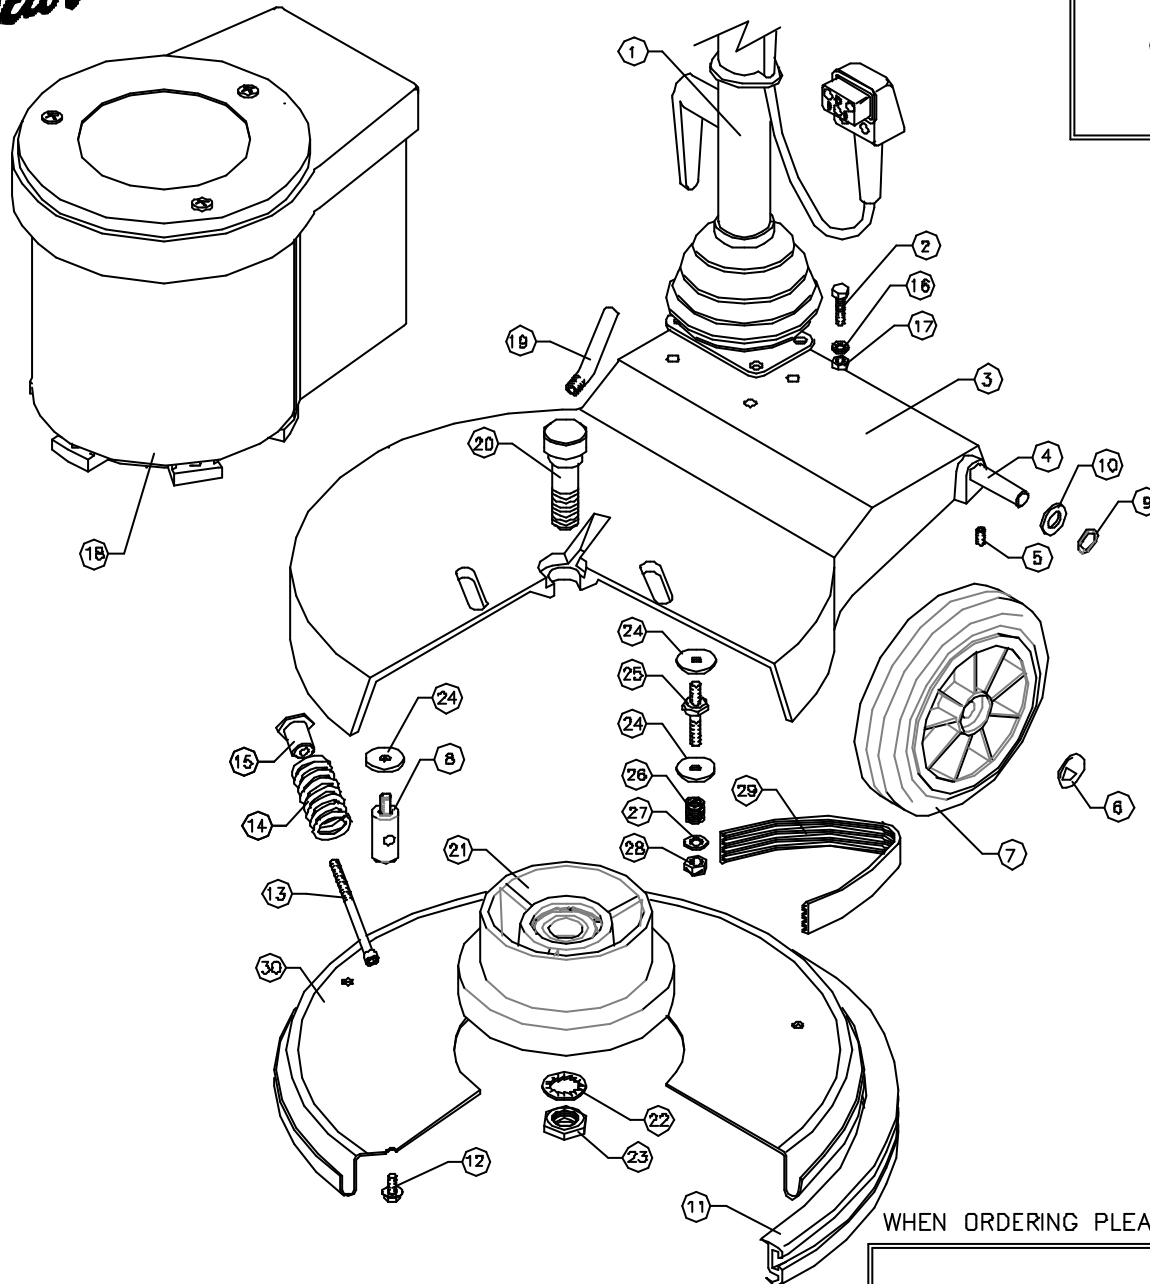

Victor

DOWDING & PLUMMER Ltd.

CALTHORPE HOUSE, STOCKFIELD ROAD,
BIRMINGHAM B27 6AP - ENGLAND

TEL: 0121-706-5771 FAX: 0121-708-1052

ITEM	PART No.	QTY.	DESCRIPTION
1	SEE TABLE	1	HANDLE ASSY.
2	M8X30BH	4	M8 x 30HEX HEAD SCREW
3	A1334/A/GH	1	EUROPA 400 BASE MK2 GREY
4	A1878/PLTD	1	WHEEL AXLE EUR MK2 PLATED 380mm
5	M6X8SC	1	M6 x 8 SOCKET GRUB SCREW
6	SBI3005/A	2	12mm STARLOCK CAP
7	SBI6100/NT	2	7" WHEEL - BLACK
8	A1766	1	MOTOR PILLAR STUD
9	SBI3666	2	WAVEY WASHER - PLW4
10	M12W	2	12mm PLAIN WASHER
11	A1753/A/BL	1	1270mm Q/R BUFFER RING - BLACK
12	M6X12TT	5	M6 x 12 TAPTITE SCREW
13	A1864	1	BELT TENSIONING SCREW - M6x90
14	A1850	1	SPRING
15	A1865	1	SPRING RETAINER
16	M8WSP	4	M8 SPRING WASHER
17	M8N	4	M8 NUT
18	SEE TABLE	1	MOTOR ASSY.
19	A1462/PLTD	1	WATER FEED PIPE - 10mm PLATED
20	A1450/PLTD	1	PULLEY BOLT PLATED
21	AYP1010	1	φ125mm OUTPUT PULLEY ASSEMBLY
22	M20WSH	1	M20 SHAKEPROOF WASHER
23	M20N	1	M20 FULL NUT
24	A1378	7	WASHER (30x9x2.5mm)
25	A1843/PLTD	3	MOTOR STUD
26	A2132	3	MOTOR STUD SPRING
27	M8W	3	M8 PLAIN WASHER
28	M8NSB	3	M8 BINX STIFF NUT
29	SBI3751	1	18QJ16 POLYVEE DRIVE BELT
30	B1056/GH	1	BRUSH COVER PRESSING - 400mm

MODEL	DESCRIPTION	HANDLE ASSY	MOTOR ASSY
VA245	240V/50HZ/1150W	AYH1800	AYM2187
VA245021 A	220V/50HZ/1150W	AYH1800	AYM2185
VA245022A	220V/50HZ/1150W	AYH1804	AYM2185
VA245FULTQN	220V/50HZ/1150W	AYH1800	AYM2185

WHEN ORDERING PLEASE QUOTE PART No. AND PART DESCRIPTION

EUROPA 400 DRIVE ASSY H/SPD H/DUTY-VA245 240/220V RANGE