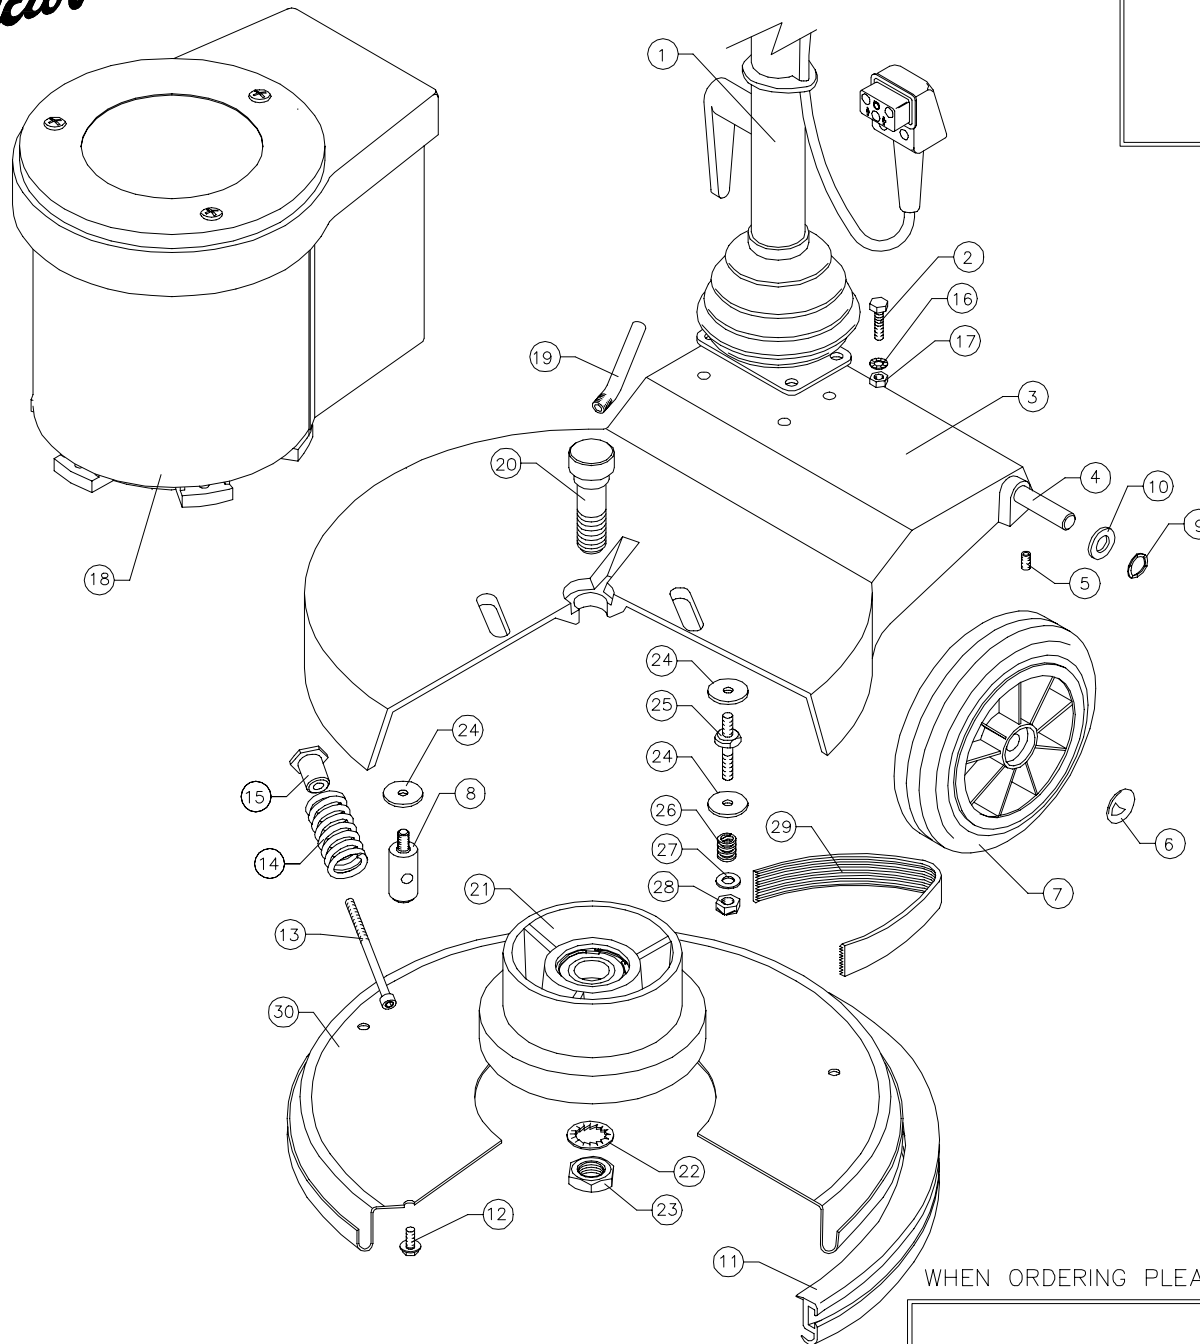

Victor

DOWDING & PLUMMER Ltd.

CALTHORPE HOUSE, STOCKFIELD ROAD,
BIRMINGHAM B27 6AP – ENGLAND
TEL: 0121-706-5771 FAX: 0121-708-1052

ITEM	PART No.	QTY.	DESCRIPTION
1	SEE TABLE	1	HANDLE ASSY.
2	MBX30BH	4	M8 x 30HEX HEAD SCREW
3	A1334/A/GH	4	EUROPA 400 BASE MK2 GREY
4	A1878/PLTD	1	WHEEL AXLE EUR MK2 PLATED 380mm
5	M6X8SC	1	M6 x 8 SOCKET GRUB SCREW
6	SBI3005/A	2	12mm STARLOCK CAP
7	SBI6101/NT	2	200mm WHEEL – BLACK
8	A1766	1	MOTOR PILLAR STUD
9	SBI3666	2	WAVEY WASHER – PLW4
10	M12W	2	12mm PLAIN WASHER
11	A1753/A/BL	1	1270mm Q/R BUFFER RING – BLACK
12	M6X12TT	5	M6 x 12 TAPTITE SCREW
13	A1864	1	BELT TENSIONING SCREW – M6x90
14	A1850	1	SPRING
15	A1865	1	SPRING RETAINER
16	M8WSP	4	M8 SPRING WASHER
17	M8N	4	M8 NUT
18	SEE TABLE	1	MOTOR ASSY.
19	A1462/PLTD	1	WATER FEED PIPE – 10mm PLATED
20	A1450/PLTD	1	PULLEY BOLT PLATED
21	AYP1010	1	Ø125mm OUTPUT PULLEY ASSEMBLY
22	M20WSH	1	M20 SHAKEPROOF WASHER
23	M20N	1	M20 FULL NUT
24	A1378	7	WASHER (30x9x2.5mm)
25	A1843/PLTD	3	MOTOR STUD
26	A2132	3	MOTOR STUD SPRING
27	M8W	3	M8 PLAIN WASHER
28	M8NSB	3	M8 BINX STIFF NUT
29	SBI5140	1	170J15 POLYVEE DRIVE BELT
30	B1056/GH	1	BRUSH COVER PRESSING – 400mm

MODEL	DESCRIPTION	HANDLE ASSY	MOTOR ASSY
VA248	240V/50HZ/1150W	AYH1800	AYM2188
VA248021A	220V/50HZ/1150W	AYH1800	AYM2186
VA248022A	220V/50HZ/1150W VDE	AYH1804	AYM2186
VA248FULTON	220V/50HZ/1150W	AYH1800	AYM2186

WHEN ORDERING PLEASE QUOTE PART No. AND PART DESCRIPTION

EUROPA 400 DRIVE ASSY L/SPD H/DUTY-VA248 240/220V RANGE