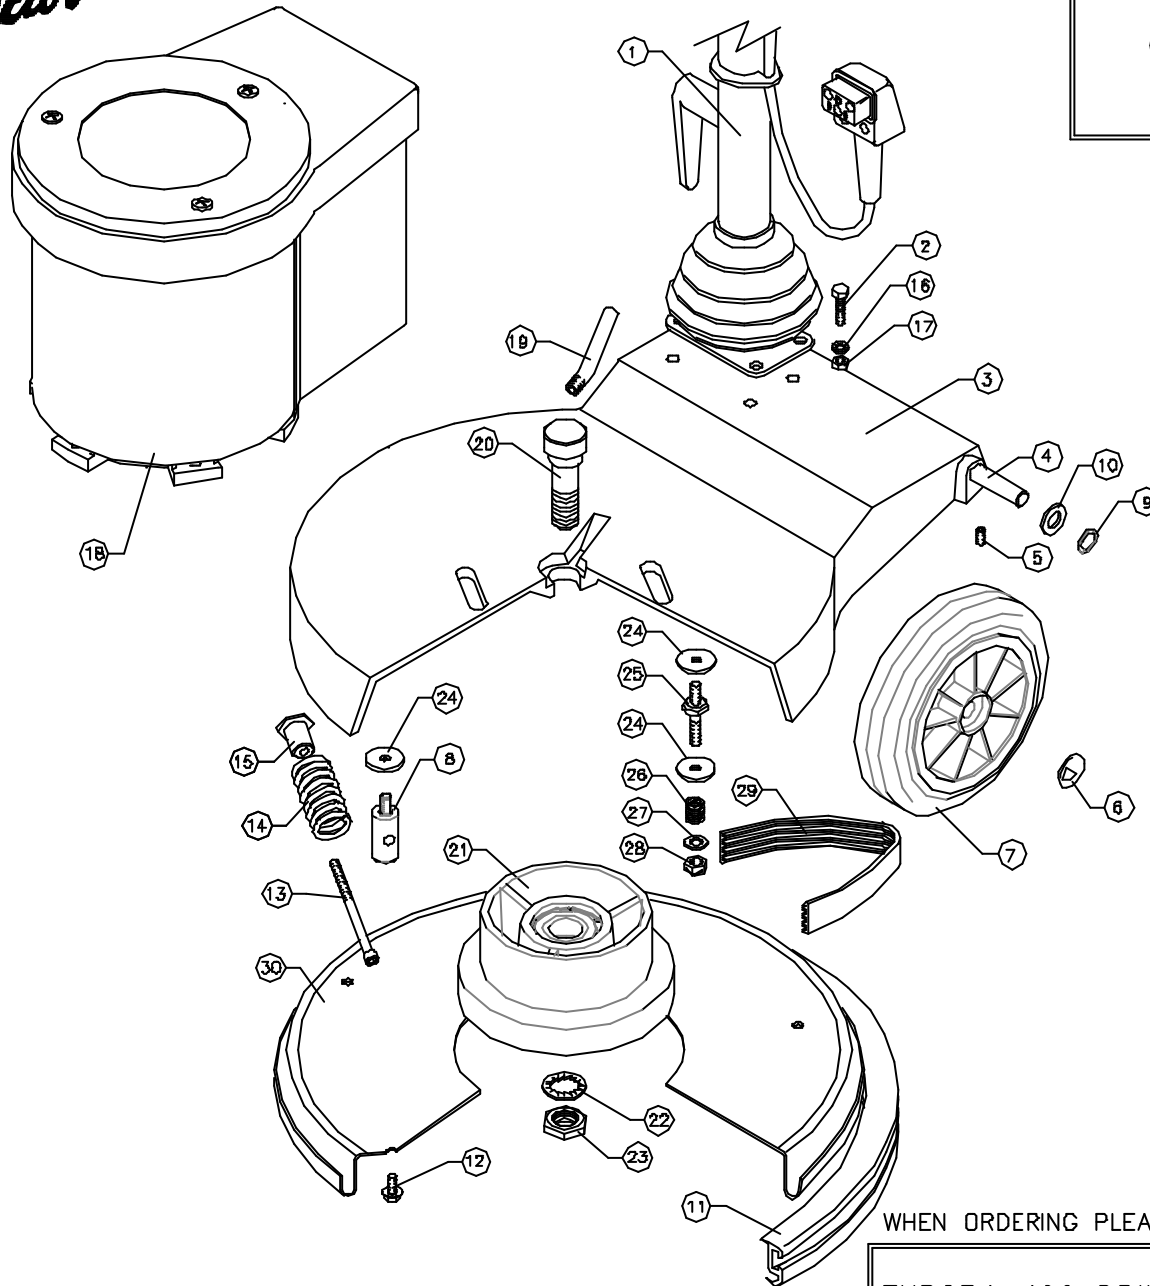

Victor

DOWDING & PLUMMER Ltd.

CALTHORPE HOUSE, STOCKFIELD ROAD,
BIRMINGHAM B27 6AP - ENGLAND

TEL: 0121-706-5771 FAX: 0121-708-1052

ITEM	PART No.	QTY.	DESCRIPTION
1	SEE TABLE	1	HANDLE ASSY.
2	M8X30BH	4	M8 x 30HEX HEAD SCREW
3	A1334/A/GH	1	EUROPA 400 BASE MK2 GREY
4	A1878/PLTD	1	WHEEL AXLE EUR MK2 PLATED 380mm
5	M6X8SC	1	M6 x 8 SOCKET GRUB SCREW
6	SBI3005/A	2	12mm STARLOCK CAP
7	SBI6100/NT	2	7" WHEEL - BLACK
8	A1766	1	MOTOR PILLAR STUD
9	SBI3666	2	WAVEY WASHER - PLW4
10	M12W	2	12mm PLAIN WASHER
11	A1753/A/BL	1	1270mm Q/R BUFFER RING - BLACK
12	M6X12TT	5	M6 x 12 TAPTITE SCREW
13	A1864	1	BELT TENSIONING SCREW - M6x90
14	A1850	1	SPRING
15	A1865	1	SPRING RETAINER
16	M8WSP	4	M8 SPRING WASHER
17	M8N	4	M8 NUT
18	SEE TABLE	1	MOTOR ASSY.
19	A1462/PLTD	1	WATER FEED PIPE - 10mm PLATED
20	A1450/PLTD	1	PULLEY BOLT PLATED
21	AYP1010	1	φ125mm OUTPUT PULLEY ASSEMBLY
22	M20WSH	1	M20 SHAKEPROOF WASHER
23	M20N	1	M20 FULL NUT
24	A1378	7	WASHER (30x9x2.5mm)
25	A1843/PLTD	3	MOTOR STUD
26	A2132	3	MOTOR STUD SPRING
27	M8W	3	M8 PLAIN WASHER
28	M8NSB	3	M8 BINX STIFF NUT
29	SBI5140	1	170J15 POLYVEE DRIVE BELT
30	B1056/GH	1	BRUSH COVER PRESSING - 400mm

MODEL	DESCRIPTION	HANDLE ASSY	MOTOR ASSY
VA248	240V/50HZ/1150W	AYH1800	AYM2188
VA248021 A	220V/50HZ/1150W	AYH1800	AYM2186
VA248022A	220V/50HZ/1150W	AYH1804	AYM2186
VA248FULTQN	220V/50HZ/1150W	AYH1800	AYM2186

WHEN ORDERING PLEASE QUOTE PART No. AND PART DESCRIPTION

EUROPA 400 DRIVE ASSY L/SPD H/DUTY-VA248 240/220V RANGE