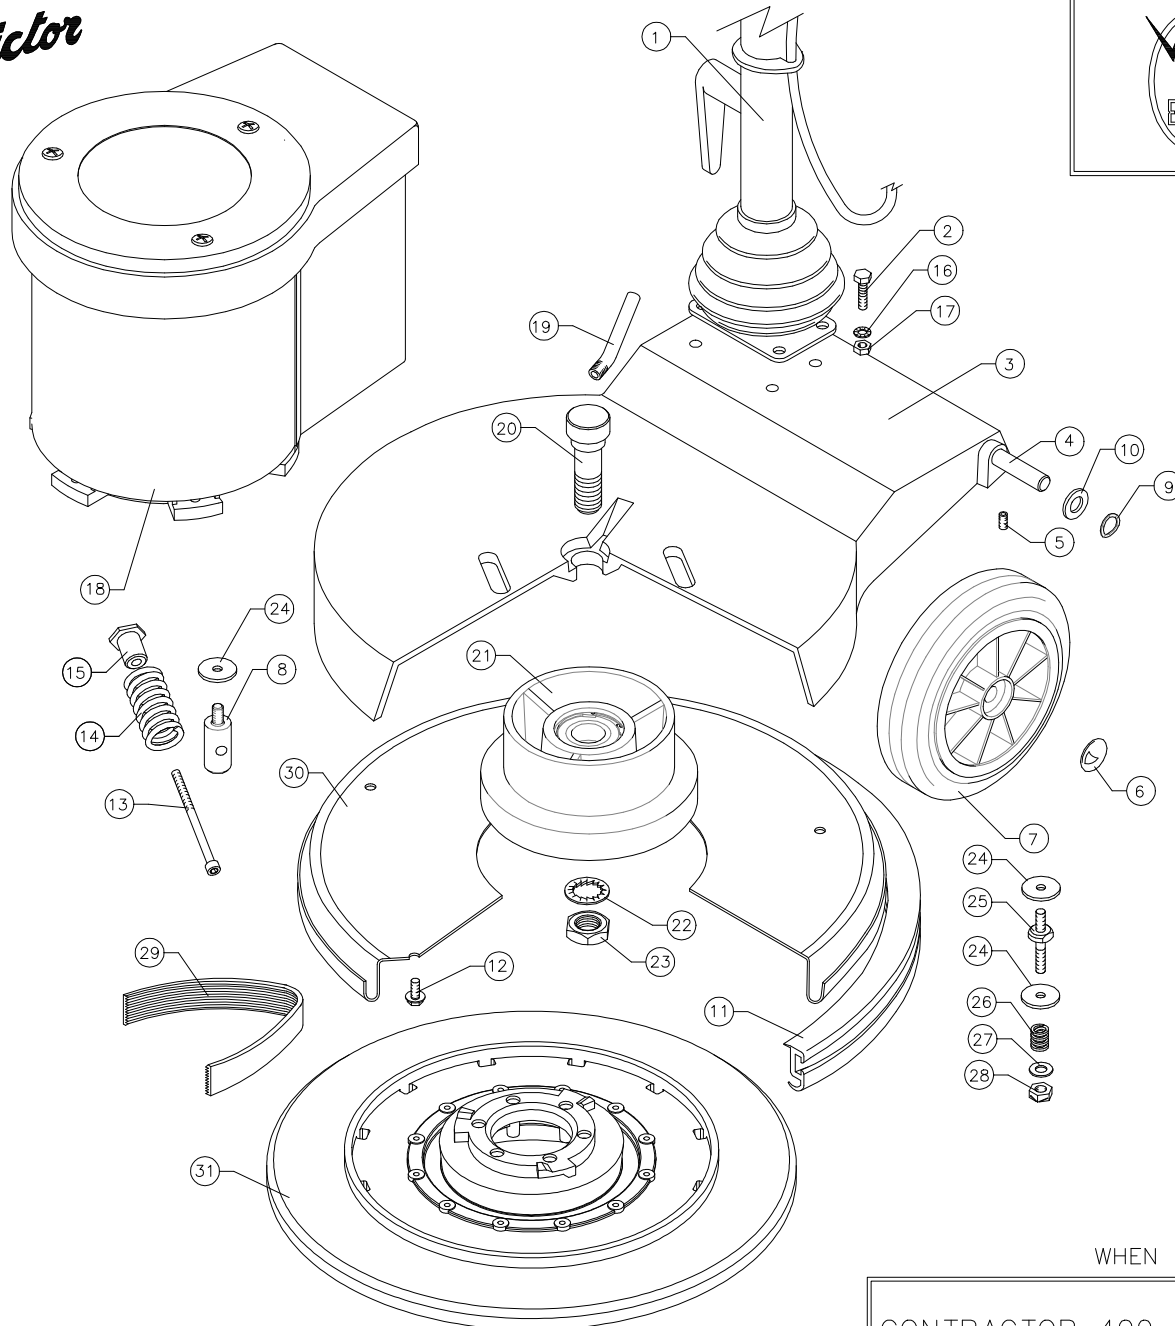

**Victor**

**DOWDING & PLUMMER Ltd.**

CALTHORPE HOUSE, STOCKFIELD ROAD,  
BIRMINGHAM B27 6AP – ENGLAND  
TEL: 0121-706-5771 FAX: 0121-708-1052

ITEM	PART No.	QTY.	DESCRIPTION
1	SEE TABLE	1	HANDLE ASSY.
2	M8X30BH	4	M8 x 30HEX HEAD SCREW
3	A1334/A/GH	1	EUROPA 400 BASE MK2 GREY
4	A1878/PLTD	1	WHEEL AXLE EUR MK2 PLATED 380mm
5	M6X8SC	1	M6 x 8 SOCKET GRUB SCREW
6	SBI3005/A	2	12mm STARLOCK CAP
7	SBI6101/NT	2	200mm WHEEL – BLACK
8	A1766	1	MOTOR PILLAR STUD
9	SBI3666	2	WAVEY WASHER – PLW4
10	M12W	2	12mm PLAIN WASHER
11	A1753/A/BL	1	1270mm Q/R BUFFER RING – BLACK
12	M6X12TT	5	M6 x 12 TAPTITE SCREW
13	A1864	1	BELT TENSIONING SCREW – M6x90
14	A1850	1	SPRING
15	A1865	1	SPRING RETAINER
16	M8WSP	4	M8 SPRING WASHER
17	M8N	4	M8 NUT
18	SEE TABLE	1	MOTOR ASSY.
19	A1462/PLTD	1	WATER FEED PIPE – 10mm PLATED
20	A1450/PLTD	1	PULLEY BOLT PLATED
21	AYP1010	1	Ø125mm OUTPUT PULLEY ASSEMBLY
22	M2OWSH	1	M20 SHAKEPROOF WASHER
23	M20N	1	M20 FULL NUT
24	A1378	7	WASHER (30x9x2.5mm)
25	A1843	3	MOTOR STUD
26	A2132	3	MOTOR STUD SPRING
27	M8W	3	M8 PLAIN WASHER
28	M8NSB	3	M8 BINX STIFF NUT
29	SBI3751	1	180J16 POLYVEE DRIVE BELT
30	B1056/GH	1	BRUSH COVER PRESSING – 400mm
31	VB40141	1	DRIVE BOARD ASSEMBLY

MODEL	DESCRIPTION	HANDLE ASSY	MOTOR ASSY
VA2001	240V/50HZ/750W	AYH1800/C	AYM2188

WHEN ORDERING PLEASE QUOTE PART No. AND PART DESCRIPTION

CONTRACTOR 400 DRIVE ASSY HIGH SP-VA2001 240/220V 50HZ