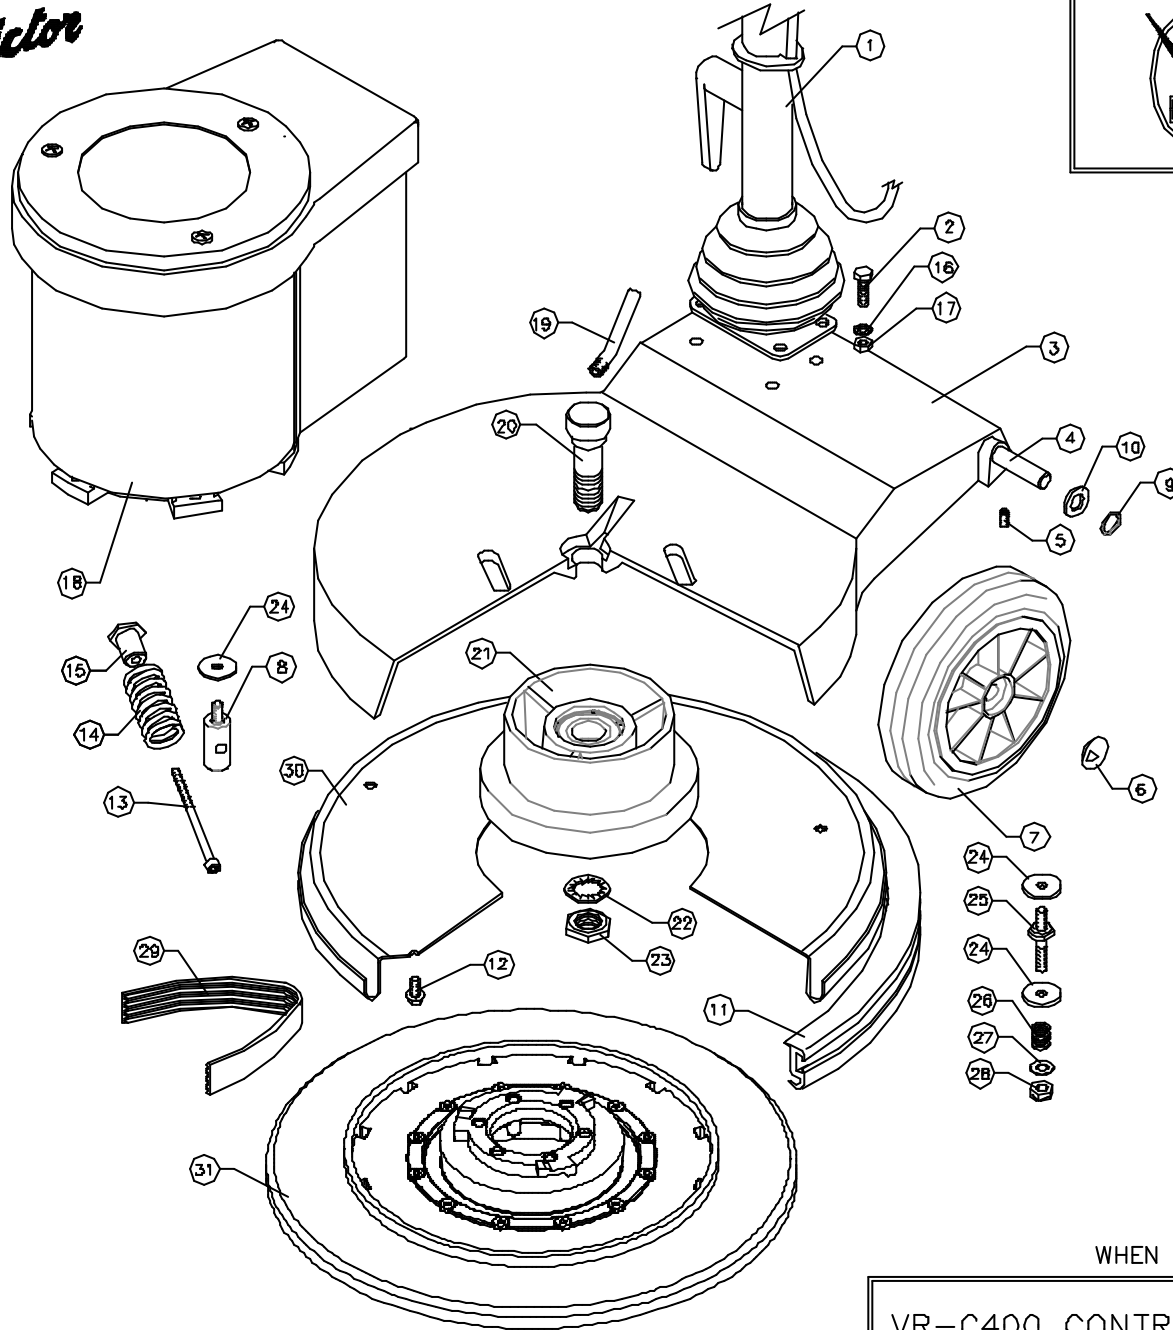

**Victor**

**DOWDING & PLUMMER Ltd.**

CALTHORPE HOUSE, STOCKFIELD ROAD,  
BIRMINGHAM B27 6AP - ENGLAND  
TEL: 0121-706-5771 FAX: 0121-708-1052

ITEM	PART No.	QTY.	DESCRIPTION
1	SEE TABLE	1	HANDLE ASSY.
2	MBX30BH	4	M8 x 30HEX HEAD SCREW
3	A1334/A/GH	1	EUROPA 400 BASE MK2 GREY
4	A187B/PLTD	1	WHEEL AXLE EUR MK2 PLATED 380mm
5	M6X8SC	1	M6 x 8 SOCKET GRUB SCREW
6	SB13005/A	2	12mm STARLOCK CAP
7	SB16101/NT	2	200mm WHEEL - BLACK
8	A1766	1	MOTOR PILLAR STUD
9	SB13666	2	WAVEY WASHER - PLW4
10	M12W	2	12mm PLAIN WASHER
11	A1753/A/BL	1	1270mm O/R BUFFER RING - BLACK
12	M6X12TT	5	M6 x 12 TAPTITE SCREW
13	A1864	1	BELT TENSIONING SCREW - M6x90
14	A1850	1	SPRING
15	A1865	1	SPRING RETAINER
16	M8WSP	4	M8 SPRING WASHER
17	M8N	4	M8 NUT
18	SEE TABLE	1	MOTOR ASSY.
19	A1462/PLTD	1	WATER FEED PIPE - 10mm PLATED
20	A1450/PLTD	1	PULLEY BOLT PLATED
21	AYP1010	1	Ø125mm OUTPUT PULLEY ASSEMBLY
22	M20WSH	1	M20 SHAKEPROOF WASHER
23	M20N	1	M20 FULL NUT
24	A1378	7	WASHER (30x9x2.5mm)
25	A1843	3	MOTOR STUD
26	A2132	3	MOTOR STUD SPRING
27	M8W	3	M8 PLAIN WASHER
28	M8NSB	3	M8 BINX STIFF NUT
29	SB13751	1	180J16 POLYVEE DRIVE BELT
30	B1056/GH	1	BRUSH COVER PRESSING - 400mm
31	VB40141	1	DRIVE BOARD ASSEMBLY

MODEL	DESCRIPTION	HANDLE ASSY	MOTOR ASSY
VR-C400	240V/50HZ/750W	AYH1800/C	AYM2188

WHEN ORDERING PLEASE QUOTE PART No. AND PART DESCRIPTION

VR-C400 CONTRACTOR 400 DRIVE ASSY HIGH SP 220/240V