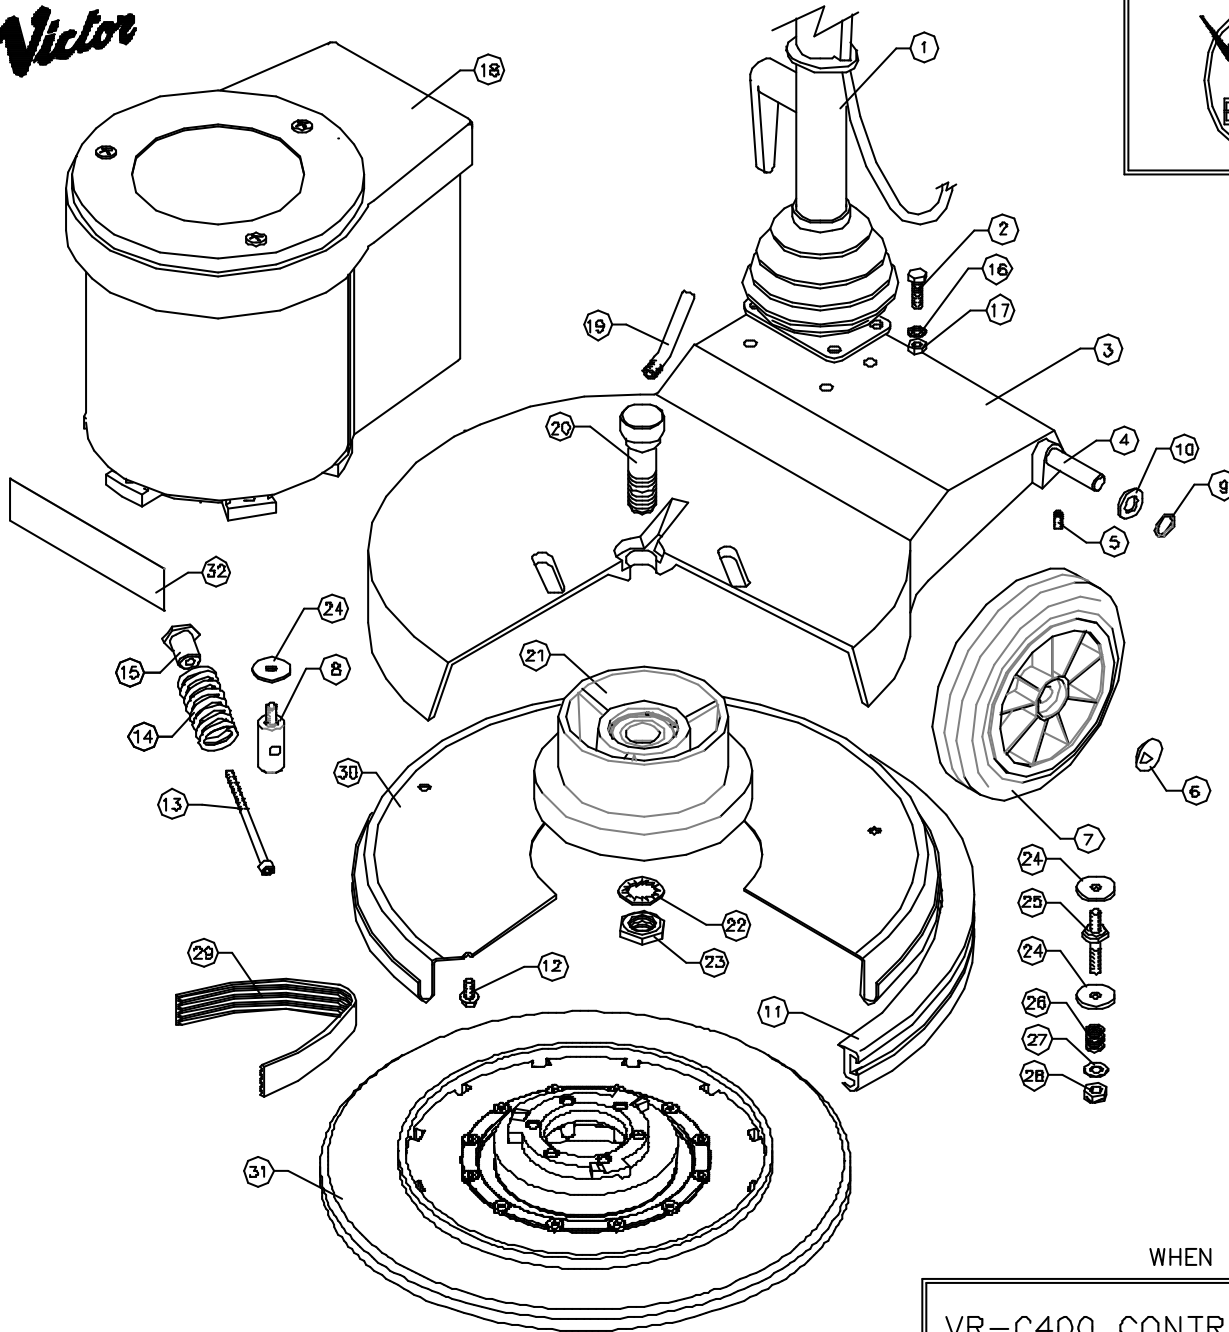

Victor

DOWDING & PLUMMER Ltd.

CALTHORPE HOUSE, STOCKFIELD ROAD,
BIRMINGHAM B27 6AP - ENGLAND
TEL: 0121-706-5771 FAX: 0121-708-1052

ITEM	PART No.	QTY.	DESCRIPTION
1	SEE TABLE	1	HANDLE ASSY.
2	MBX30BH	4	M8 x 30HEX HEAD SCREW
3	A1334/A/GH	1	EUROPA 400 BASE MK2 GREY
4	A187B/PLTD	1	WHEEL AXLE EUR MK2 PLATED 380mm
5	M6X8SC	1	M6 x 8 SOCKET GRUB SCREW
6	SBI3005/A	2	12mm STARLOCK CAP
7	SBI6101/NT	2	200mm WHEEL - BLACK
8	A1766	1	MOTOR PILLAR STUD
9	SBI3666	2	WAVEY WASHER - PLW4
10	M12W	2	12mm PLAIN WASHER
11	A1753/A/BL	1	1270mm O/R BUFFER RING - BLACK
12	M6X12TT	5	M6 x 12 TAPTITE SCREW
13	A1864	1	BELT TENSIONING SCREW - M6x90
14	A1850	1	SPRING
15	A1865	1	SPRING RETAINER
16	M8WSP	4	M8 SPRING WASHER
17	M8N	4	M8 NUT
18	SEE TABLE	1	MOTOR ASSY.
19	A1462/PLTD	1	WATER FEED PIPE - 10mm PLATED
20	A1450/PLTD	1	PULLEY BOLT PLATED
21	AYP1010	1	Ø125mm OUTPUT PULLEY ASSEMBLY
22	M20WSH	1	M20 SHAKEPROOF WASHER
23	M20N	1	M20 FULL NUT
24	A1378	7	WASHER (30x9x2.5mm)
25	A1843	3	MOTOR STUD
26	A2132	3	MOTOR STUD SPRING
27	M8W	3	M8 PLAIN WASHER
28	M8NSB	3	M8 BINX STIFF NUT
29	SBI3751	1	180J16 POLYVEE DRIVE BELT
30	B1056/GH	1	BRUSH COVER PRESSING - 400mm
31	VB40141	1	DRIVE BOARD ASSEMBLY
32	SBI6896	1	CONTRACTOR LABEL

MODEL	DESCRIPTION	HANDLE ASSY	MOTOR ASSY
VR-C400	240V/50HZ/750W	AYH1800/C	AYM2188

WHEN ORDERING PLEASE QUOTE PART No. AND PART DESCRIPTION

VR-C400 CONTRACTOR 400 DRIVE ASSY HIGH SP 220/240V