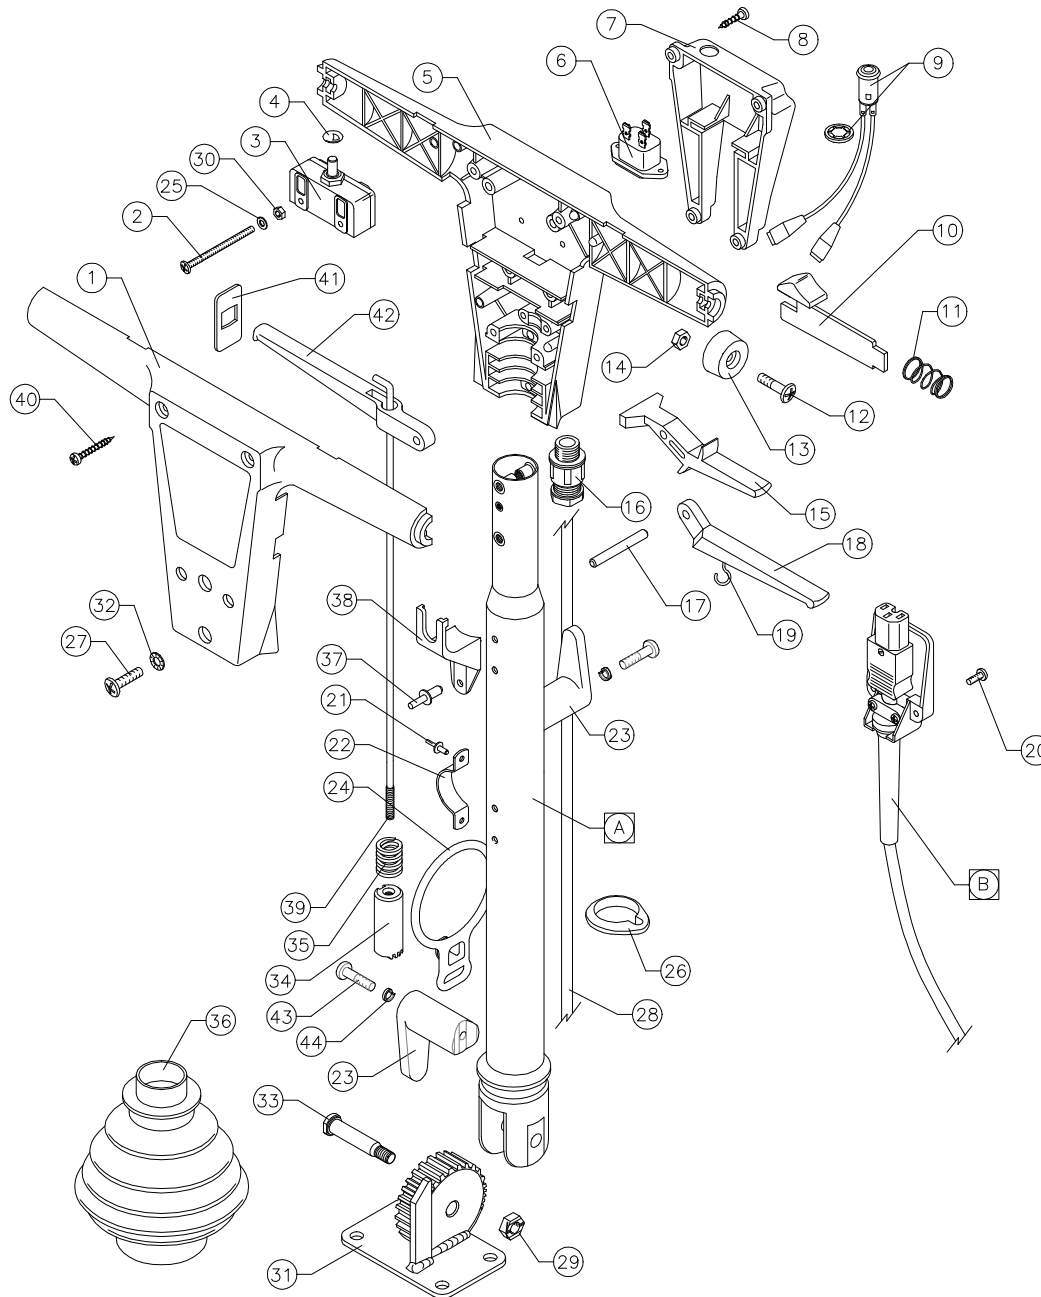

**Victor**

**DOWDING & PLUMMER Ltd.**

CALTHORPE HOUSE, STOCKFIELD ROAD,  
BIRMINGHAM B27 6AP – ENGLAND  
TEL: 0121-706-5771 FAX: 0121-708-1052

ITEM	PART No	QTY.	DESCRIPTION
1	SBI3759/BL	1	SWITCH BOX FRONT HALF BLACK
2	M4X 55PP	2	M4x55 POZIPAN SCREW
3	SBI3738	2	SINGLE POLE ON/OFF SWITCH
4	SBI3744	2	1/4" STARLOCK CAP
5	SBI3758/BL	1	SWITCH BOX BACK HALF BLACK
6	SBI3650	1	INLET SOCKET
7	A1001/BL	1	HANDLE SOCKET BOX BLACK
8	2N10X3-4PT	4	No 10 x 3/4" PLASTITE SCREW
9	SBI5836	1	NEON LIGHT 200/250V GREEN
10	A1621	2	TRIGGER RELEASE MOULDING
11	A1620	2	TRIGGER RELEASE SPRING
12	M6X20SP	2	M6x20 POZIPAN SCREW
13	SBI3764/BL	2	HANDLE END CAP BLACK
14	M6N	2	M6 FULL NUT
15	SBI3760	2	HANDLE SWITCH LEVER WHITE
16	SBI3373	1	CABLE GLAND – M16
17	A1141	3	HANDLE LEVER PIVOT PIN
18	SBI3762	1	HANDLE FLUID LEVER WHITE
19	SBI3766	1	HANDLE FLUID LEVER HOOK
20	M4X10CHS	2	M4 x 10 SLOTTED SCREW
21	SBI5772	2	'POP' RIVET #3.2 x 8 (1/8" x 5/16")
22	A1649/GH	1	CABLE RESTRAINT BRACKET GREY HAMMER
23	D0390	2	BRUSH / CABLE HOOK
24	D0181	1	CABLE RESTRAINT
25	M4SH	2	M4 SHAKEPROOF WASHER
26	A1854	2	CABLE RETENTION RING
27	M6X20SP	4	M6 x 20 POZIPAN SCREW
28	SBI3688	1	LEAD (1.5mm) 3 CORE X 52" LONG
29	M8NSB	1	M8 BINX STIFF NUT
30	M4N	2	M4 NUT
31	C1330	1	WELDED GEAR ASSY. WITH STOP
32	M6SH	4	M6 SHAKEPROOF WASHER
33	A1896	1	PIVOT BOLT
34	A1741	1	HANDLE POSITION SELECTOR
35	A1743	1	SELECTOR SPRING
36	A1953	1	BELLOW 27mm DIA.
37	SBI5424	4	'POP' RIVET 3/16" x 1/2" LONG
38	B1062	2	BRACKET (QUICK RELEASE)
39	A1852	1	800mm INSIDE BEND PULL ROD
40	IN10X1.1-2PP	4	No 10 x 1 1/2" POZIPANHEAD SCREW
41	SBI3763/BL	2	HANDLE LEVER ENTRY SHIELD BLACK
42	SBI3761	1	HANDLE ADJUSTMENT LEVER WHITE
43	M6X25PP	2	M6 x 25 POZIDRIVE PANHEAD SCREW
44	M6WSP	2	M6 SPRING WASHER

ITEM	ASSY No	QTY.	DESCRIPTION
A	AYT2009	1	DOWN TUBE ASSY
B	AYC1040	1	CABLE ASSY – 15M 240V BLACK UK PLUG
	AYC1004	1	CABLE ASSY – 15M 220V BLACK EURO PLUG

WHEN ORDERING PLEASE QUOTE PART No. AND PART DESCRIPTION

VICTOR HANDLE ASSY 240/220V-AYH1800/C