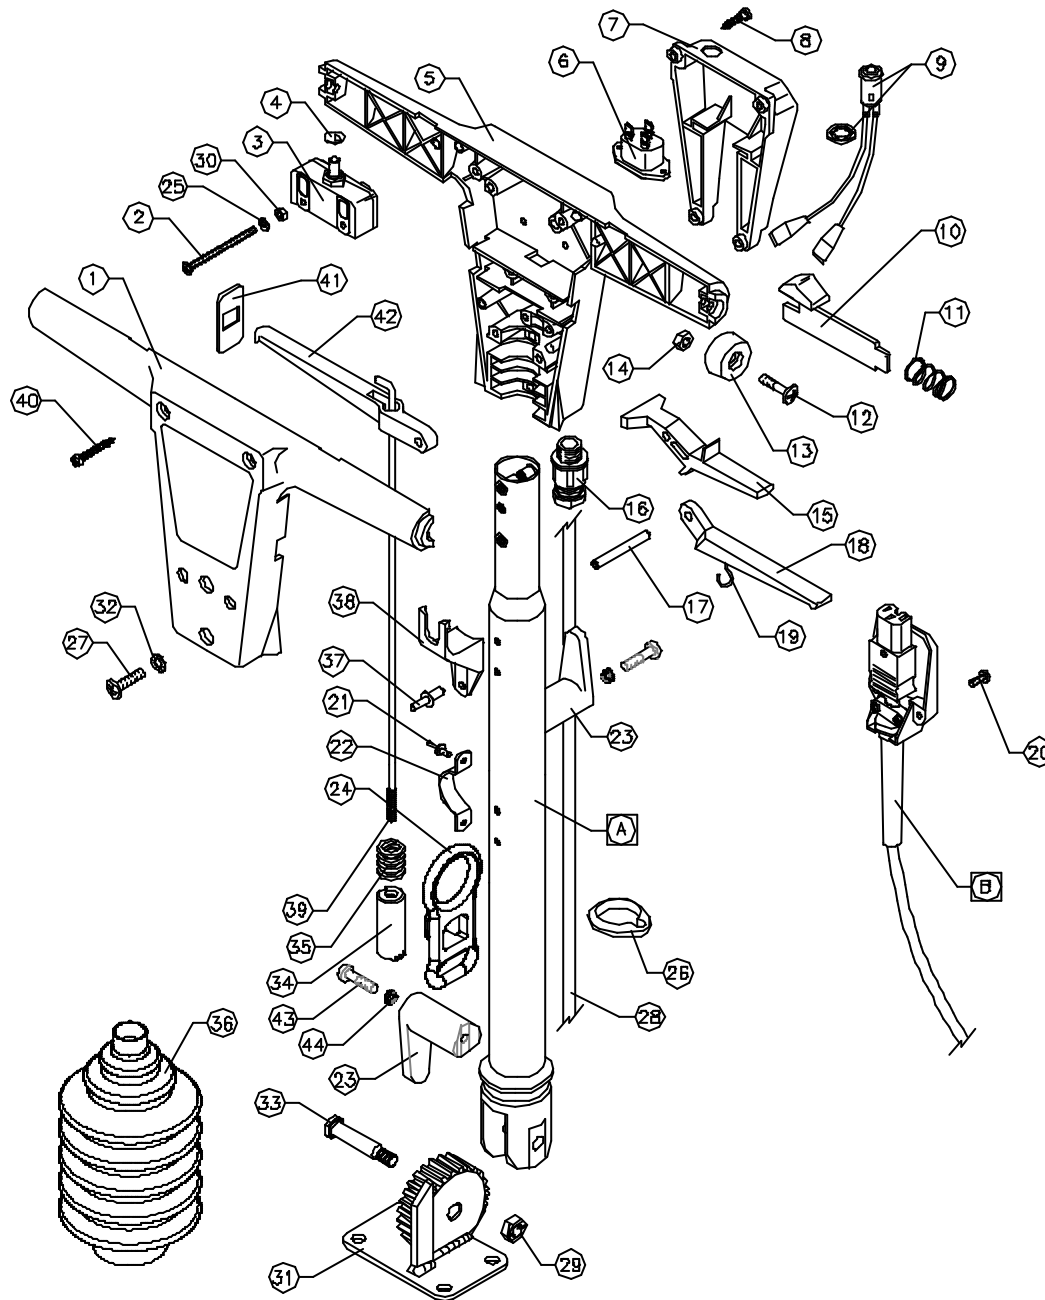

Victor

DOWDING & PLUMMER Ltd.

CALTHORPE HOUSE, STOCKFIELD ROAD,
BIRMINGHAM B27 6AP - ENGLAND

TEL: 0121-706-5771 FAX: 0121-708-1052

ITEM	PART No	QTY.	DESCRIPTION
1	SEI3759/BL	1	SWITCH BOX FRONT HALF BLACK
2	M4X55PP	2	M4X55 POZIPAN SCREW
3	SEI3738	2	SINGLE POLE ON/OFF SWITCH
4	SEI3744	2	1/4" STARLOCK CAP
5	SEI3758/BL	1	SWITCH BOX BACK HALF BLACK
6	SEI3650	1	INLET SOCKET
7	A1001/BL	1	HANDLE SOCKET BOX BLACK
8	2N10X3-4PT	4	No10 x 3/4" PLASTITE SCREW
9	SEI6836	1	NEON LIGHT 200/250V GREEN
10	A1621	2	TRIGGER RELEASE MOULDING
11	A1620	2	TRIGGER RELEASE SPRING
12	M6X20SP	2	M6X20 POZIPAN SCREW
13	SEI3764/BL	2	HANDLE END CAP BLACK
14	M6N	2	M6 FULL NUT
15	SEI3780	2	HANDLE SWITCH LEVER WHITE
16	SEI3373	1	CABLE GLAND - M16
17	A1141	3	HANDLE LEVER PIVOT PIN
18	SEI3762	1	HANDLE FLUID LEVER WHITE
19	SEI3766	1	HANDLE FLUID LEVER HOOK
20	M4X10CHS	2	M4 x 10 SLOTTED SCREW
21	SEI5772	2	"POP" RIVET #3.2 x 8 (1/8" x 5/16")
22	A1649/6H	1	CABLE RESTRAINT BRACKET GREY HAMMER
23	D039D	2	BRUSH / CABLE HOOK
24	D055D	1	CABLE RESTRAINT
25	M4SH	2	M4 SHAKEPROOF WASHER
26	A1854	2	CABLE RETENTION RING
27	M6X20SP	4	M6 x 20 POZIPAN SCREW
28	SEI3688	1	LEAD (1.5mm) 3 CORE X 52" LONG
29	M8NSB	1	M8 BINX STIFF NUT
30	M4N	2	M4 NUT
31	C133D	1	WELDED GEAR ASSY. WITH STOP
32	M6SH	4	M6 SHAKEPROOF WASHER
33	A1896	1	PIVOT BOLT
34	A1741	1	HANDLE POSITION SELECTOR
35	A1743	1	SELECTOR SPRING
36	D0429	1	BELLOWS
37	SEI5424	4	"POP" RIVET 3/16" x 1/2" LONG
38	B1062	2	BRACKET (QUICK RELEASE)
39	A1852	1	800mm INSIDE BEND PULL ROD
40	N10X1.1-2PP	4	No 10 x 1 1/2" POZIPANHEAD SCREW
41	SEI3763/BL	2	HANDLE LEVER ENTRY SHIELD BLACK
42	SEI3761	1	HANDLE ADJUSTMENT LEVER WHITE
43	M6X25PP	2	M6 x 25 POZIDRIVE PANHEAD SCREW
44	M6WSP	2	M6 SPRING WASHER

ITEM	ASSY No	QTY.	DESCRIPTION
A	AYT2009	1	DOWN TUBE ASSY
B	AYC1040	1	CABLE ASSY - 15M 240V BLACK UK PLUG
	AYC1004	1	CABLE ASSY - 15M 220V BLACK EURO PLUG

WHEN ORDERING PLEASE QUOTE PART No. AND PART DESCRIPTION

AYH1800/C-VICTOR HANDLE ASSY 220/240V