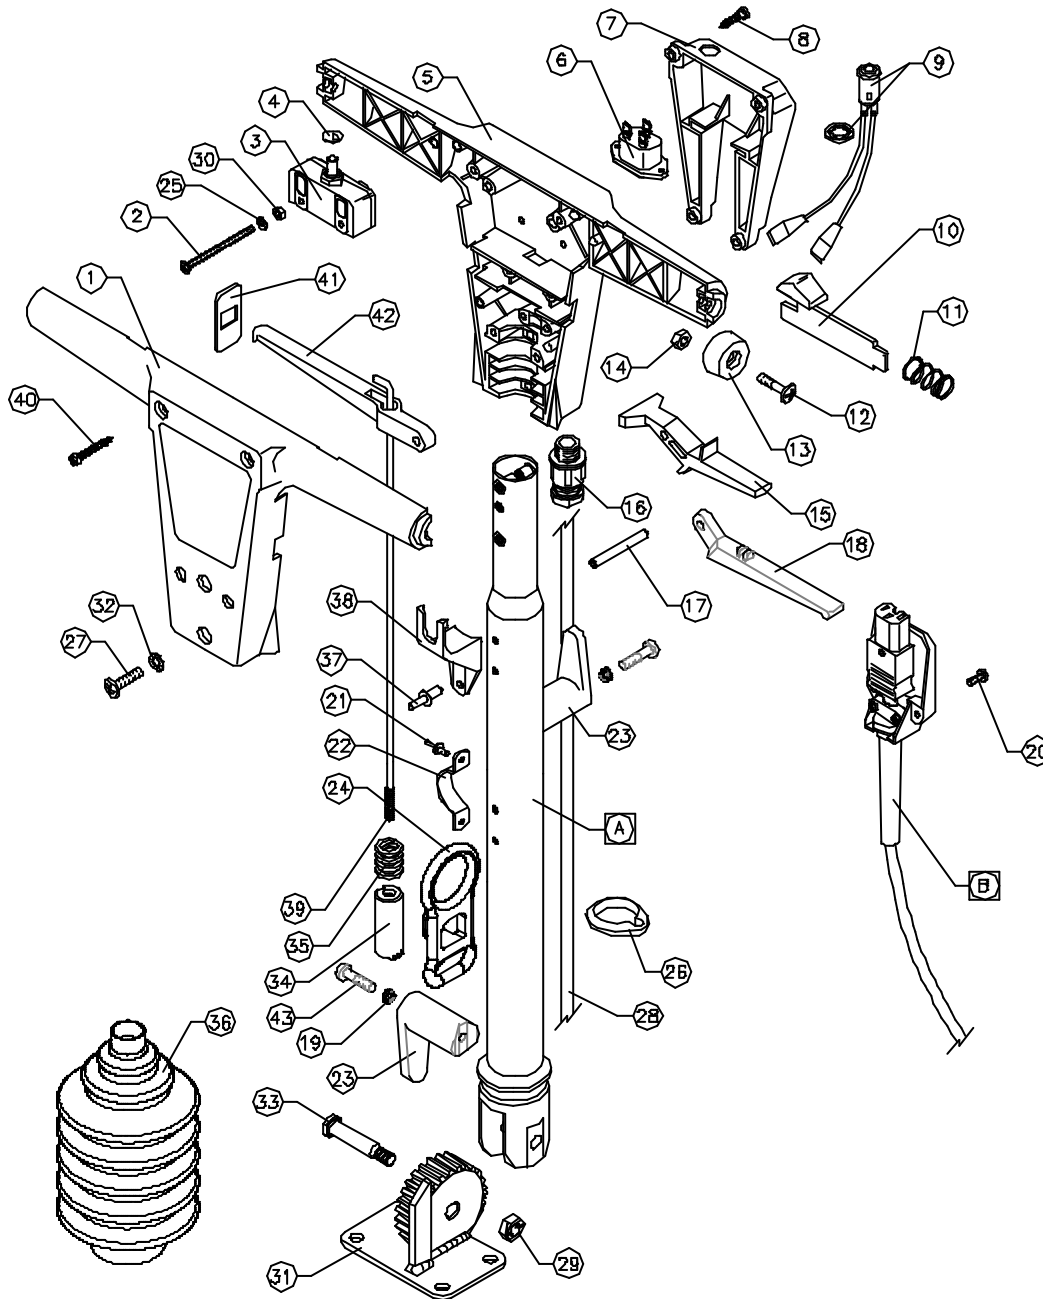

**Victor**

**DOWDING & PLUMMER Ltd.**

CALTHORPE HOUSE, STOCKFIELD ROAD,  
BIRMINGHAM B27 6AP - ENGLAND  
TEL: 0121-706-5771 FAX: 0121-708-1052

ITEM	PART No	QTY.	DESCRIPTION
1	SEI3759/BL	1	SWITCH BOX FRONT HALF BLACK
2	M4X55PP	2	M4X55 POZIPAN SCREW
3	SEI3738	2	SINGLE POLE ON/OFF SWITCH
4	SEI3744	2	1/4" STARLOCK CAP
5	SEI3758/BL	1	SWITCH BOX BACK HALF BLACK
6	SEI3650	1	INLET SOCKET
7	A1001/BL	1	HANDLE SOCKET BOX BLACK
8	2N10X3-4PT	4	No10 x 3/4" PLASTITE SCREW
9	SEI6836	1	NEON LIGHT 200/250V GREEN
10	A1621	2	TRIGGER RELEASE MOULDING
11	A1620	2	TRIGGER RELEASE SPRING
12	M6X20SP	2	M6X20 POZIPAN SCREW
13	SEI3764/BL	2	HANDLE END CAP BLACK
14	M6N	2	M6 FULL NUT
15	SEI3780	2	HANDLE SWITCH LEVER WHITE
16	SEI3373	1	CABLE GLAND - M16
17	A1141	3	HANDLE LEVER PIVOT PIN
18	G1412	1	FLUID LEVER WHITE
19	M6WSP	2	M6 SPRING WASHER
20	M4X10CHS	2	M4 x 10 SLOTTED SCREW
21	SEI5772	2	"POP" RIVET #3.2 x 8 (1/8" x 5/16")
22	A1649/GR	1	CABLE RESTRAINT BRACKET GREY HAMMER
23	D039D	2	BRUSH / CABLE HOOK
24	D055D	1	CABLE RESTRAINT
25	M4SH	2	M4 SHAKEPROOF WASHER
26	A1854	2	CABLE RETENTION RING
27	M6X20SP	4	M6 x 20 POZIPAN SCREW
28	SEI3688	1	LEAD (1.5mm) 3 CORE X 52" LONG
29	M8NSB	1	M8 BINX STIFF NUT
30	M4N	2	M4 NUT
31	C133D	1	WELDED GEAR ASSY. WITH STOP
32	M6SH	4	M6 SHAKEPROOF WASHER
33	A1896	1	PIVOT BOLT
34	A1741	1	HANDLE POSITION SELECTOR
35	A1743	1	SELECTOR SPRING
36	D0429	1	BELLOWS
37	SEI5424	4	"POP" RIVET 3/16" x 1/2" LONG
38	B1062	2	BRACKET (QUICK RELEASE)
39	A1852	1	800mm INSIDE BEND PULL ROD
40	N10X1.1-2PP	4	No 10 x 1 1/2" POZIPANHEAD SCREW
41	SEI3763/BL	2	HANDLE LEVER ENTRY SHIELD BLACK
42	SEI3761	1	HANDLE ADJUSTMENT LEVER WHITE
43	M6X25PP	2	M6 x 25 POZIDRIVE PANHEAD SCREW

ITEM	ASSY No	QTY.	DESCRIPTION
A	AYT2009	1	DOWN TUBE ASSY
B	AYC1040	1	CABLE ASSY - 15M 240V BLACK UK PLUG
	AYC1004	1	CABLE ASSY - 15M 220V BLACK EURO PLUG

WHEN ORDERING PLEASE QUOTE PART No. AND PART DESCRIPTION

**AYH1800/C-VICTOR HANDLE ASSY 220/240V**