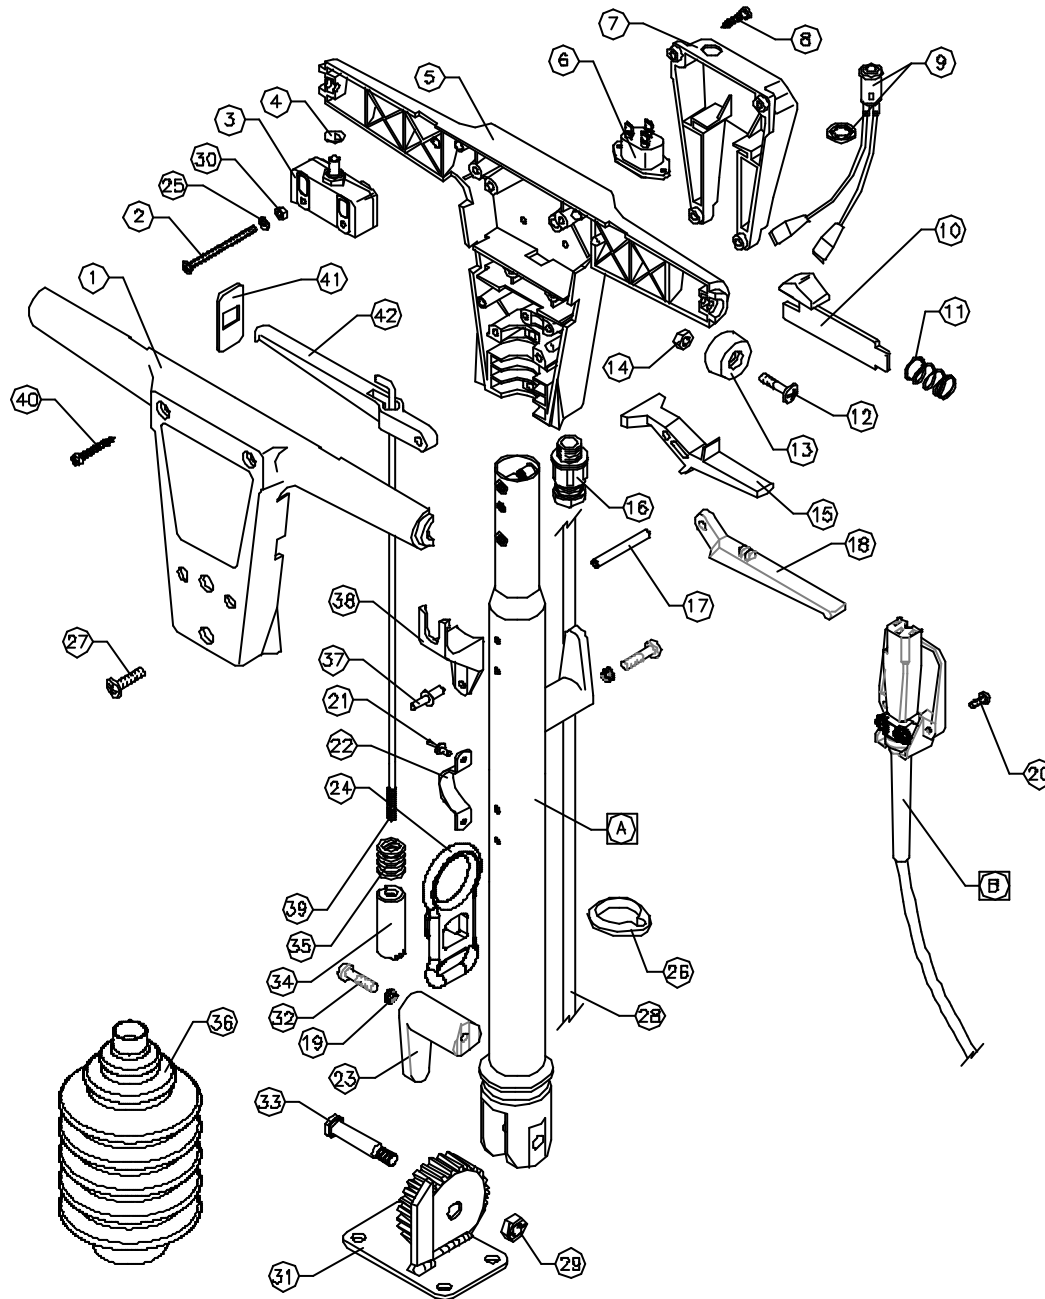

**Victor**

**DOWDING & PLUMMER Ltd.**

CALTHORPE HOUSE, STOCKFIELD ROAD,  
BIRMINGHAM B27 6AP - ENGLAND  
TEL: 0121-706-5771 FAX: 0121-708-1052

ITEM	PART No	QTY.	DESCRIPTION
1	SEI3759/BL	1	SWITCH BOX FRONT HALF BLACK
2	M4X55PP	2	M4X55 POZIPAN SCREW
3	SEI3738	2	SINGLE POLE ON/OFF SWITCH
4	SEI3744	2	1/4" STARLOCK CAP
5	SEI3758/BL	1	SWITCH BOX BACK HALF BLACK
6	SEI3650	1	INLET SOCKET
7	A1001/BL	1	HANDLE SOCKET BOX BLACK
8	2N10X3-4PT	4	No10 x 3/4" PLASTITE SCREW
9	SEI6836	1	NEON LIGHT 200/250V GREEN
10	A1621	2	TRIGGER RELEASE MOULDING
11	A1620	2	TRIGGER RELEASE SPRING
12	M6X20SP	2	M6X20 POZIPAN SCREW
13	SEI3764/BL	2	HANDLE END CAP BLACK
14	M6N	2	M6 FULL NUT
15	SEI3780	2	HANDLE SWITCH LEVER WHITE
16	SEI3373	1	CABLE GLAND - M16
17	A1141	3	HANDLE LEVER PIVOT PIN
18	G1412	1	FLUID LEVER WHITE
19	M6WSP	2	M6 SPRING WASHER
20	M4X10CHS	2	M4 x 10 SLOTTED SCREW
21	SEI5772	2	"POP" RIVET #3.2 x 8 (1/8" x 5/16")
22	A1649/GB	1	CABLE RESTRAINT BRACKET GREY HAMMER
23	D039D	2	BRUSH / CABLE HOOK
24	D055D	1	CABLE RESTRAINT
25	M4SH	2	M4 SHAKEPROOF WASHER
26	A1854	2	CABLE RETENTION RING
27	D0812	4	M6 x 20 POZIPAN SCREW
28	SEI3688	1	LEAD (1.5mm) 3 CORE X 52" LONG
29	M8NSB	1	M8 BINX STIFF NUT
30	M4N	2	M4 NUT
31	C133D	1	WELDED GEAR ASSY. WITH STOP
32	M6X25PP	2	M6 x 25 POZIPAN SCREW
33	A1896	1	PIVOT BOLT
34	A1741	1	HANDLE POSITION SELECTOR
35	A1743	1	SELECTOR SPRING
36	D0429	1	BELLOWS
37	SEI5424	4	"POP" RIVET 3/16" x 1/2" LONG
38	B1062	2	BRACKET (QUICK RELEASE)
39	A1852	1	800mm INSIDE BEND PULL ROD
40	N10X1.1-2PP	4	No 10 x 1 1/2" POZIPANHEAD SCREW
41	SEI3763/BL	2	HANDLE LEVER ENTRY SHIELD BLACK
42	SEI3761	1	HANDLE ADJUSTMENT LEVER WHITE

ITEM	ASSY No	QTY.	DESCRIPTION
A	AYT2009	1	DOWN TUBE ASSY
B	AYC1030	1	CABLE ASSY - 15M 240V BLACK UK PLUG
	AYC1040	1	CABLE ASSY - 15M 220V BLACK EURO PLUG

WHEN ORDERING PLEASE QUOTE PART No. AND PART DESCRIPTION

**AYH1800/C-VICTOR HANDLE ASSY 220/240V**