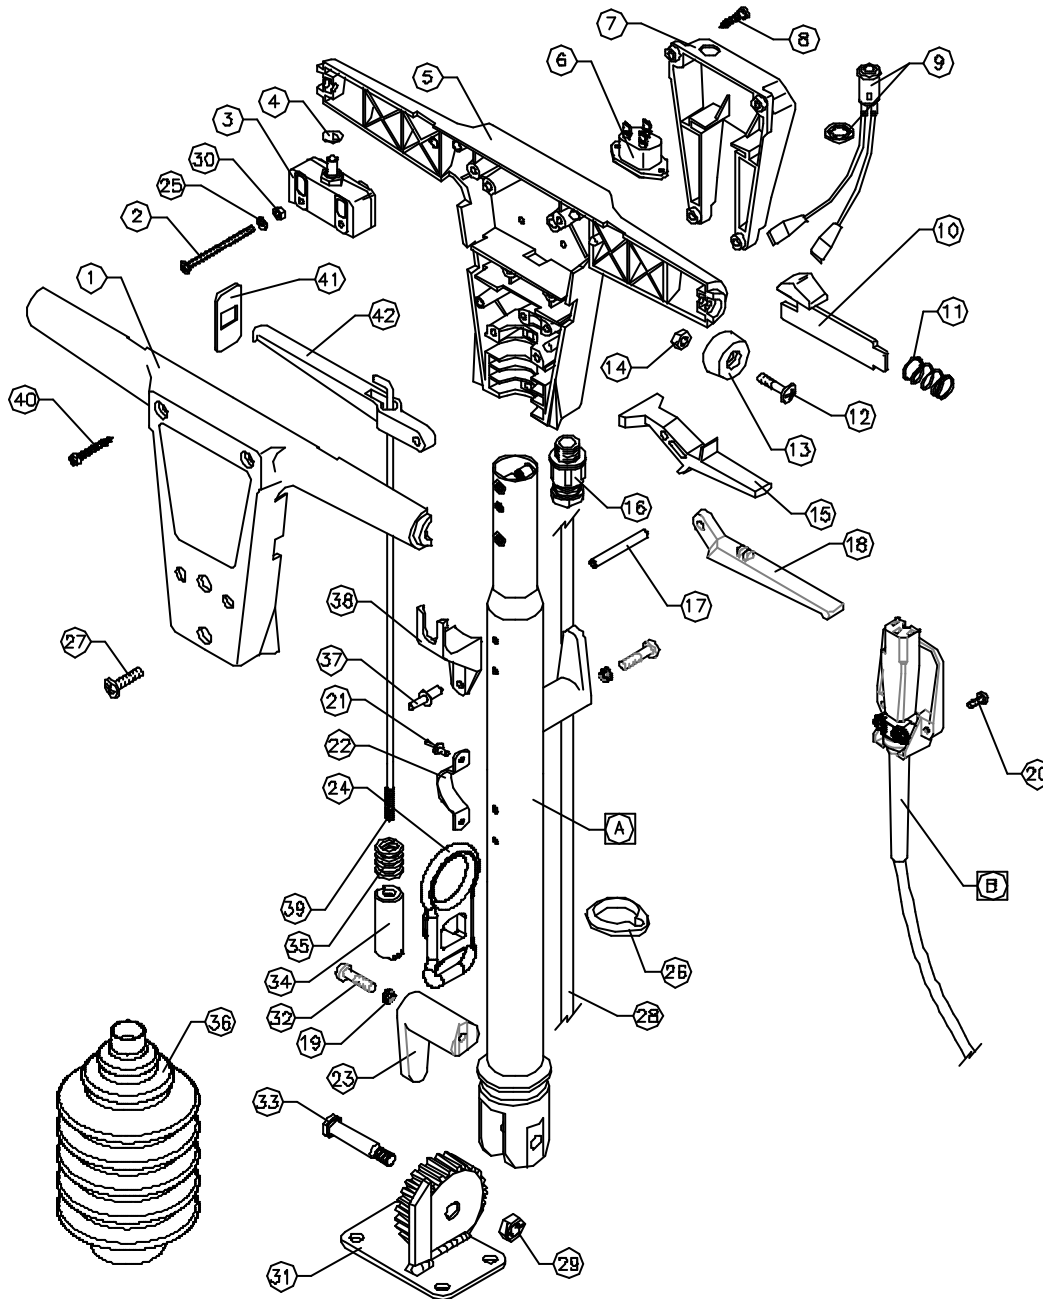

Victor

DOWDING & PLUMMER Ltd.

CALTHORPE HOUSE, STOCKFIELD ROAD,
BIRMINGHAM B27 6AP - ENGLAND
TEL: 0121-706-5771 FAX: 0121-708-1052

ITEM	PART No	QTY.	DESCRIPTION
1	SEI3759/BL	1	SWITCH BOX FRONT HALF
2	M4X55PP	2	M4X55 POZIPAN SCREW
3	SEI3738	2	SINGLE POLE ON/OFF SWITCH
4	SEI3744	2	1/4" STARLOCK CAP
5	SEI3758/BL	1	SWITCH BOX BACK HALF
6	SEI3650	1	INLET SOCKET
7	A1001/BL	1	HANDLE SOCKET BOX
8	2N10X3-4PT	4	No10 x 3/4" PLASTITE SCREW
9	SEI6836	1	NEON LIGHT 200/250V GREEN
10	A1621/BL	2	TRIGGER RELEASE MOULDING
11	A1620	2	TRIGGER RELEASE SPRING
12	M6X20SP	2	M6X20 POZIPAN SCREW
13	SEI3764/BL	2	HANDLE END CAP
14	M6N	2	M6 FULL NUT
15	SEI3780/BL	2	HANDLE SWITCH LEVER
16	SEI3373	1	CABLE GLAND - M16
17	A1141	3	HANDLE LEVER PIVOT PIN
18	G1412/BL	1	FLUID LEVER
19	M6WSP	2	M6 SPRING WASHER
20	M4X10CHS	2	M4 x 10 SLOTTED SCREW
21	SEI5772	2	"POP" RIVET #3.2 x 8 (1/8" x 5/16")
22	A1649/SH	1	CABLE RESTRAINT BRACKET GREY HAMMER
23	D039D	2	BRUSH / CABLE HOOK
24	D055D	1	CABLE RESTRAINT
25	M4SH	2	M4 SHAKEPROOF WASHER
26	A1854	2	CABLE RETENTION RING
27	D0812	4	M6 x 20 POZIPAN SCREW
28	SEI3688	1	LEAD (1.5mm) 3 CORE X 52" LONG
29	M8NSB	1	M8 BINX STIFF NUT
30	M4N	2	M4 NUT
31	C133D	1	WELDED GEAR ASSY. WITH STOP
32	M6X25PP	2	M6 x 25 POZIPAN PANHEAD SCREW
33	A1896	1	PIVOT BOLT
34	A1741	1	HANDLE POSITION SELECTOR
35	A1743	1	SELECTOR SPRING
36	D0429	1	BELLOWS
37	SEI5424	4	"POP" RIVET 3/16" x 1/2" LONG
38	B1062	2	BRACKET (QUICK RELEASE)
39	A1852	1	800mm INSIDE BEND PULL ROD
40	N10X1.1-2PP	4	No 10 x 1 1/2" POZIPANHEAD SCREW
41	SEI3763/BL	2	HANDLE LEVER ENTRY SHIELD
42	SEI3761/BL	1	HANDLE ADJUSTMENT LEVER

ITEM	ASSY No	QTY.	DESCRIPTION
A	AYT2009	1	DOWN TUBE ASSY
B	AYC1030	1	CABLE ASSY - 15M 240V BLACK UK PLUG
	AYC1040	1	CABLE ASSY - 15M 220V BLACK EURO PLUG

WHEN ORDERING PLEASE QUOTE PART No. AND PART DESCRIPTION

AYH1800/C-VICTOR HANDLE ASSY 220/240V