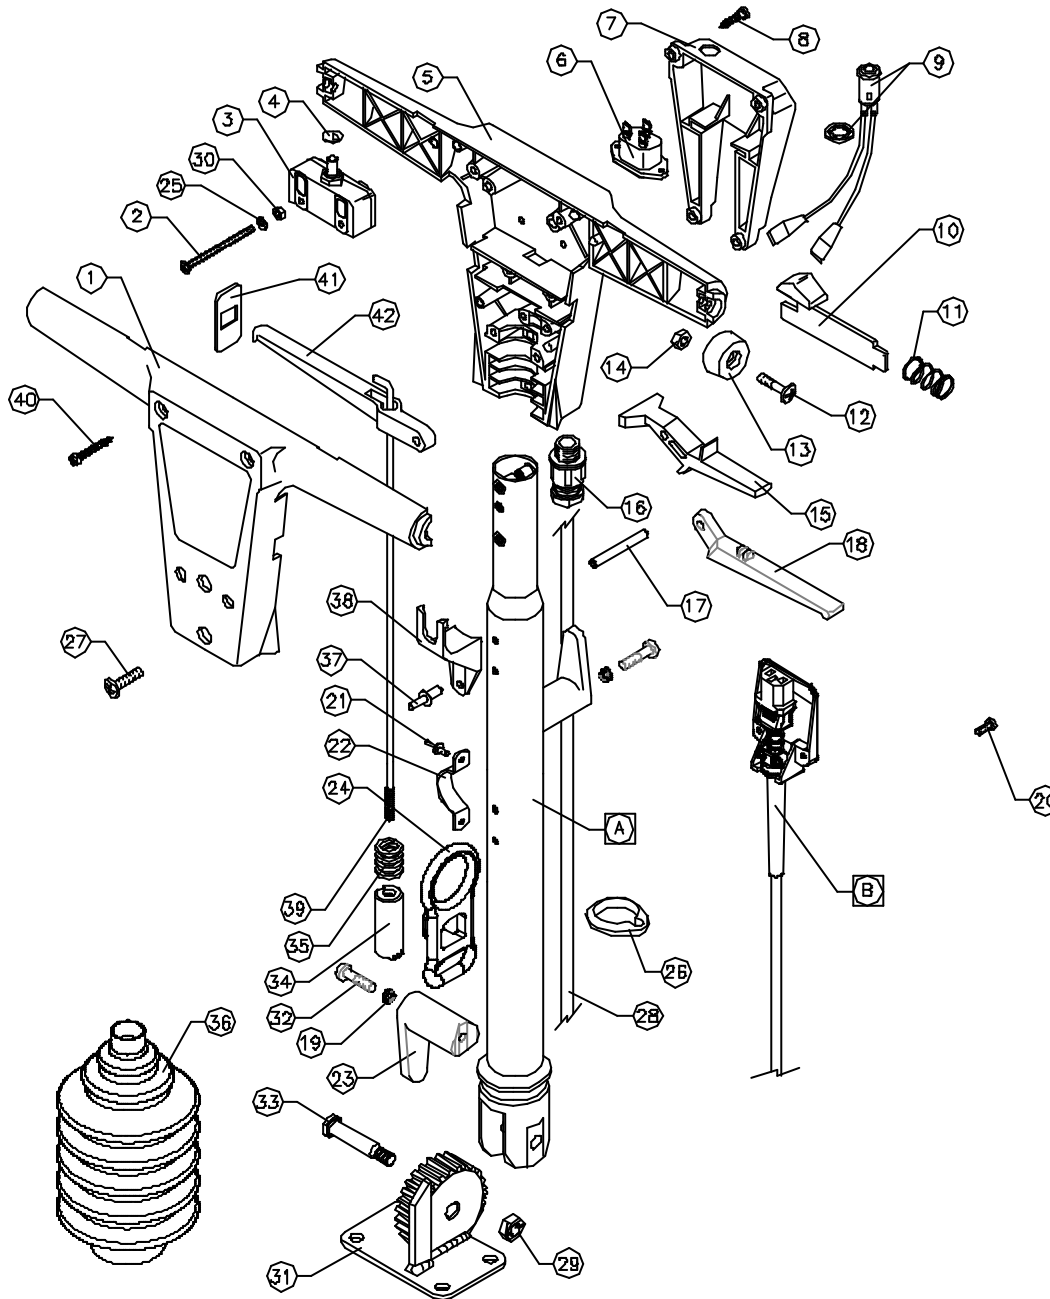

Victor

DOWDING & PLUMMER Ltd.

CALTHORPE HOUSE, STOCKFIELD ROAD,
BIRMINGHAM B27 6AP - ENGLAND

TEL: 0121-706-5771 FAX: 0121-708-1052

ITEM	PART No	QTY.	DESCRIPTION
1	SEI3759/BL	1	SWITCH BOX FRONT HALF
2	M4X55PP	2	M4X55 POZIPAN SCREW
3	SEI3738	2	SINGLE POLE ON/OFF SWITCH
4	SEI3744	2	1/4" STARLOCK CAP
5	SEI3758/BL	1	SWITCH BOX BACK HALF
6	SEI3650	1	INLET SOCKET
7	A1001/BL	1	HANDLE SOCKET BOX
8	2N10X3-4PT	4	No10 x 3/4" PLASTITE SCREW
9	SEI6836	1	NEON LIGHT 200/250V GREEN
10	A1621/BL	2	TRIGGER RELEASE MOULDING
11	A1620	2	TRIGGER RELEASE SPRING
12	M6X20SP	2	M6X20 POZIPAN SCREW
13	SEI3764/BL	2	HANDLE END CAP
14	M6N	2	M6 FULL NUT
15	SEI3780/BL	2	HANDLE SWITCH LEVER
16	SEI3373	1	CABLE GLAND - M16
17	A1141	3	HANDLE LEVER PIVOT PIN
18	G1412/BL	1	FLUID LEVER
19	M6WSP	2	M6 SPRING WASHER
20	M4X10CHS	2	M4 x 10 SLOTTED SCREW
21	SEI5772	2	"POP" RIVET #3.2 x 8 (1/8" x 5/16")
22	A1649/GR	1	CABLE RESTRAINT BRACKET GREY HAMMER
23	D039D	2	BRUSH / CABLE HOOK
24	D055D	1	CABLE RESTRAINT
25	M4SH	2	M4 SHAKEPROOF WASHER
26	A1854	2	CABLE RETENTION RING
27	D0812	4	M6 x 20 POZIPAN SCREW
28	SEI3688	1	LEAD (1.5mm) 3 CORE X 52" LONG
29	M8NSB	1	M8 BINX STIFF NUT
30	M4N	2	M4 NUT
31	C133D	1	WELDED GEAR ASSY. WITH STOP
32	M6X25PP	2	M6 x 25 POZIDRIVE PANHEAD SCREW
33	A1896	1	PIVOT BOLT
34	A1741	1	HANDLE POSITION SELECTOR
35	A1743	1	SELECTOR SPRING
36	D0429	1	BELLOWS
37	SEI5424	4	"POP" RIVET 3/16" x 1/2" LONG
38	B1062	2	BRACKET (QUICK RELEASE)
39	A1852	1	800mm INSIDE BEND PULL ROD
40	N10X1.1-2PP	4	No 10 x 1 1/2" POZIPANHEAD SCREW
41	SEI3763/BL	2	HANDLE LEVER ENTRY SHIELD
42	SEI3761/BL	1	HANDLE ADJUSTMENT LEVER

ITEM	ASSY No	QTY.	DESCRIPTION
A	AYT2009	1	DOWN TUBE ASSY
B	D1000	1	HIGH VISIBILITY UK CABLE PACK ASSY
	D1001	1	HIGH VISIBILITY EURO CABLE PACK ASSY

WHEN ORDERING PLEASE QUOTE PART No. AND PART DESCRIPTION

AYH1800/C-VICTOR HANDLE ASSY 220/240V