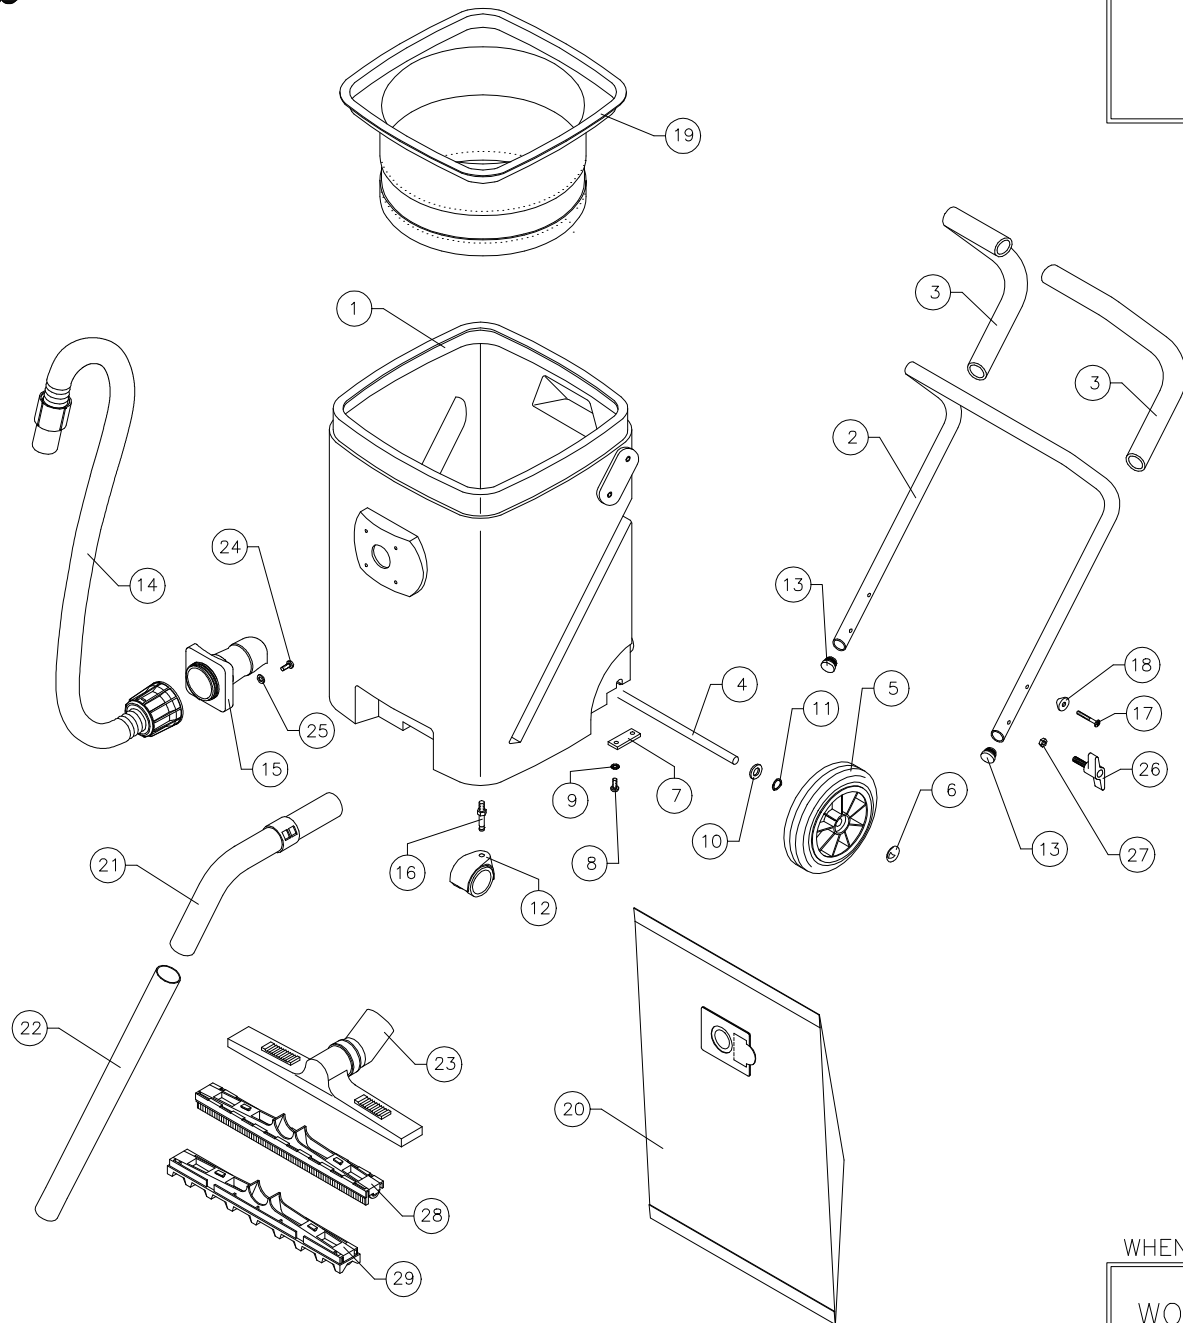

Victor

DOWDING & PLUMMER Ltd.

CALTHORPE HOUSE, STOCKFIELD ROAD,
BIRMINGHAM B27 6AP – ENGLAND
TEL: 0121-706-5771 FAX: 0121-708-1052

ITEM	PART No.	QTY.	DESCRIPTION
1	C1551/BLK	1	MAIN TANK 35L
2	C1606	1	HANDLE
3	C1607	2	HANDLE FOAMGRIP
4	A1879/PLTD	1	WHEEL AXLE PLATED
5	C1587	2	Ø175mm REINFORCED WHEEL
6	SBI3005/A	2	12mm STARLOCK CAP
7	C1561	2	WHEEL AXLE LOCATION PLATE
8	M6X16PP	4	M6 x 16 POZIPAN SCREW
9	M6WSH	4	M6 SHAKEPROOF WASHER
10	M12W	2	M12 PLAIN WASHER
11	SBI3666	2	WAVEY WASHER – PLW4
12	SBI6400	2	Ø50 TWIN RUBBER WHEEL CASTOR
13	SBI6395	2	Ø22 TUBE END PLUG
14	AYH2035	1	HOSE ASSEMBLY
15	D0481	1	INTAKE RADIUS ASSEMBLY
16	SBI6399	2	CASTOR STUD
17	M6X40PPB	2	M6 x 40 POZIPAN SCREW BLACK
18	SBI6433	2	SADDLE WASHER
19	C4022	1	HEPA FILTER ASSEMBLY
20	SBI6828	1	PAPER FILTER DUST BAG
21	SBI6469	1	Ø38 STAINLESS STEEL 30° BEND
22	SBI6468	1	Ø38 STAINLESS SYEEL DOWNTUBE
23	SBI6427	1	FLOOR TOOL OUTER
24	M4X20SP	4	M4 x 20 SPAX
25	M4W	4	M4 PLAIN WASHER
26	SBI6473	2	M8 HANDLE ADJUSTMENT KNOB
27	M8NUT	2	M8 NYLOC NUT
28	SBI6429	1	FLOOR BRUSH INNER
29	SBI6430	1	CARPET TOOL INNER

WHEN ORDERING PLEASE QUOTE PART No. AND PART DESCRIPTION

WOODY – TANK , FILTERS & FLOOR TOOL ASSY