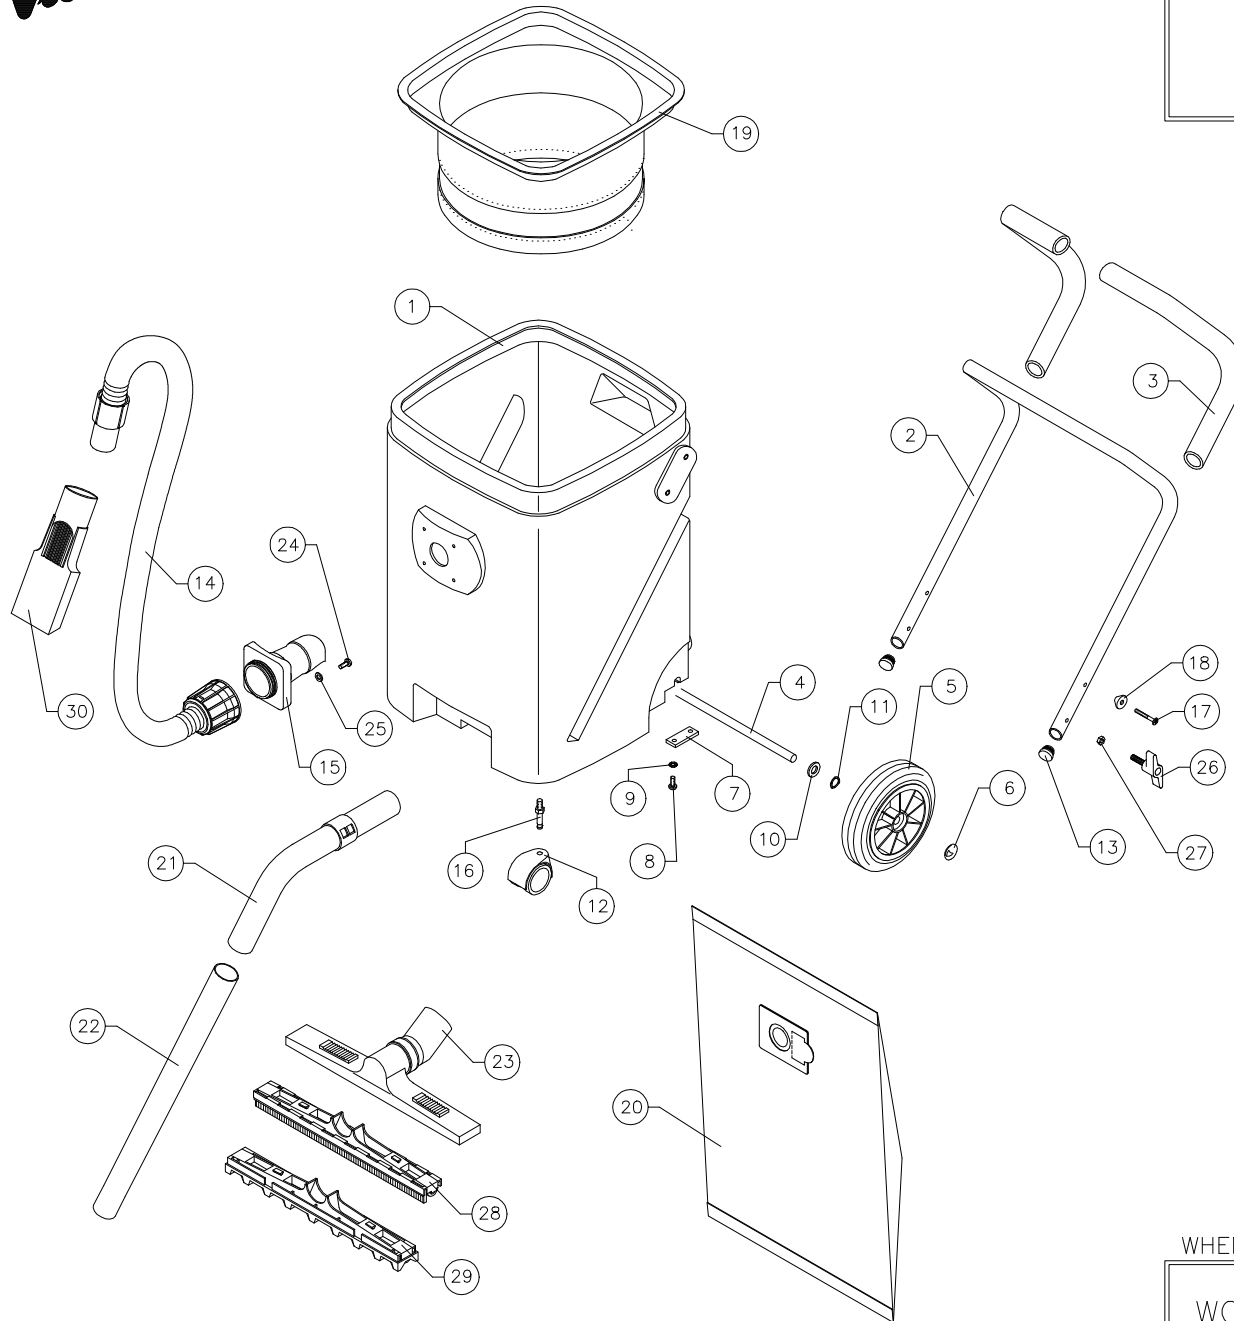

Victor

DOWDING & PLUMMER Ltd.

CALTHORPE HOUSE, STOCKFIELD ROAD,
BIRMINGHAM B27 6AP – ENGLAND
TEL: 0121-706-5771 FAX: 0121-708-1052

ITEM	PART No.	QTY.	DESCRIPTION
1	C1551/BLK	1	MAIN TANK 35L
2	C1606	1	HANDLE
3	C1607	2	HANDLE FOAMGRIP
4	A1879/PLTD	1	WHEEL AXLE PLATED
5	C1587	2	Ø175mm REINFORCED WHEEL
6	SBI3005/A	2	12mm STARLOCK CAP
7	C1561	2	WHEEL AXLE LOCATION PLATE
8	M6X16PP	4	M6 x 16 POZIPAN SCREW
9	M6WSH	4	M6 SHAKEPROOF WASHER
10	M12W	2	M12 PLAIN WASHER
11	SBI3666	2	WAVEY WASHER – PLW4
12	SBI6400	2	Ø50 TWIN RUBBER WHEEL CASTOR
13	SBI6395	2	Ø22 TUBE END PLUG
14	AYH2040	1	5M HOSE ASSEMBLY
15	D0481	1	INTAKE RADIUS ASSEMBLY
16	SBI6399	2	CASTOR STUD
17	M6X40PPB	2	M6 x 40 POZIPAN SCREW BLACK
18	SBI6433	2	SADDLE WASHER
19	C4022	1	HEPA FILTER ASSEMBLY
20	SBI6828	1	PAPER FILTER DUST BAG
21	SBI6469	1	Ø38 STAINLESS STEEL 30° BEND
22	SBI6468	2	Ø38 STAINLESS STEEL DOWNTUBE
23	SBI6427	1	FLOOR TOOL OUTER
24	M4X20SP	4	M4 x 20 SPAX
25	M4W	4	M4 PLAIN WASHER
26	SBI6473	2	M8 HANDLE ADJUSTMENT KNOB
27	M8NUT	2	M8 NYLOC NUT
28	SBI6429	1	FLOOR BRUSH INNER
29	SBI6430	1	CARPET TOOL INNER
30	SBI6426	1	CREVICE NOZZLE

WHEN ORDERING PLEASE QUOTE PART No. AND PART DESCRIPTION

WOODY – TANK , FILTERS & FLOOR TOOL ASSY