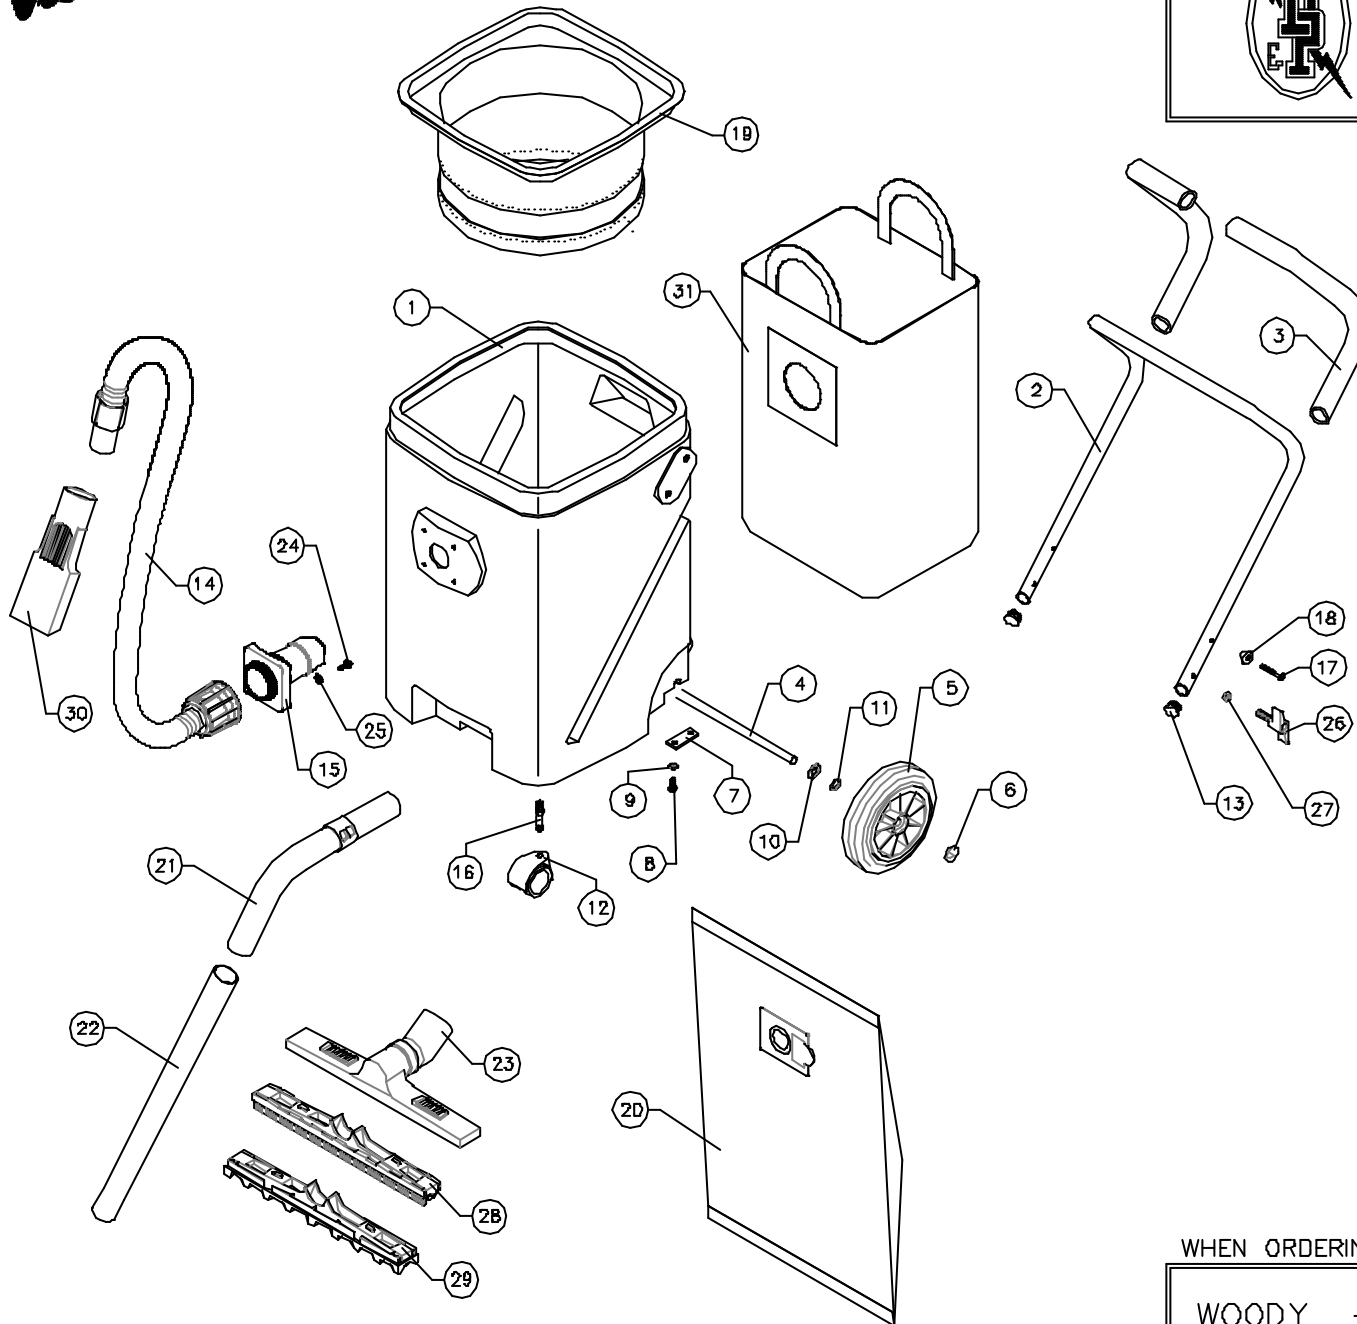

Victor

DOWDING & PLUMMER Ltd.

CALTHORPE HOUSE, STOCKFIELD ROAD,
BIRMINGHAM B27 6AP - ENGLAND

TEL: 0121-706-5771 FAX: 0121-708-1052

ITEM	PART No.	QTY.	DESCRIPTION
1	C1551/BLK	1	MAIN TANK 35L
2	C1606	1	HANDLE
3	C1607	2	HANDLE FOAMGRIP
4	A1879/PLTD	1	WHEEL AXLE PLATED
5	C1587	2	Ø175mm REINFORCED WHEEL
6	SB13005/A	2	12mm STARLOCK CAP
7	C1561	2	WHEEL AXLE LOCATION PLATE
8	M6X16PP	4	M6 x 16 PDZIPAN SCREW
9	M6WSH	4	M6 SHAKEPROOF WASHER
10	M12W	2	M12 PLAIN WASHER
11	SB13666	2	WAVEY WASHER - PLW4
12	SB16400	2	Ø50 TWIN RUBBER WHEEL CASTOR
13	SB16385	2	Ø22 TUBE END PLUG
14	AYH2040	1	5M HOSE ASSEMBLY
15	DO4B1	1	INTAKE RADIUS ASSEMBLY
16	SB16399	2	CASTOR STUD
17	M6X40PPB	2	M6 x 40 PDZIPAN SCREW BLACK
18	SB16433	2	SADDLE WASHER
19	C40Z2	1	HEPA FILTER ASSEMBLY
20	SB16828	1	PAPER FILTER DUST BAG
21	SB16469	1	Ø38 STAINLESS STEEL 30° BEND
22	SB16468	2	Ø38 STAINLESS STEEL DOWNTUBE
23	SB16427	1	FLOOR TOOL ØUTER
24	M4X20SP	4	M4 x 20 SPAX
25	M4W	4	M4 PLAIN WASHER
26	SB16473	2	M8 HANDLE ADJUSTMENT KNOB
27	M8NUT	2	M8 NYLON NUT
28	SB16429	1	FLOOR BRUSH INNER
29	SB16430	1	CARPET TOOL INNER
30	SB16426	1	CREVICE NOZZLE
31	DD513	1	DUST BAG SUPPORT

WHEN ORDERING PLEASE QUOTE PART No. AND PART DESCRIPTION

WOODY - TANK , FILTERS & FLOOR TOOL ASSY