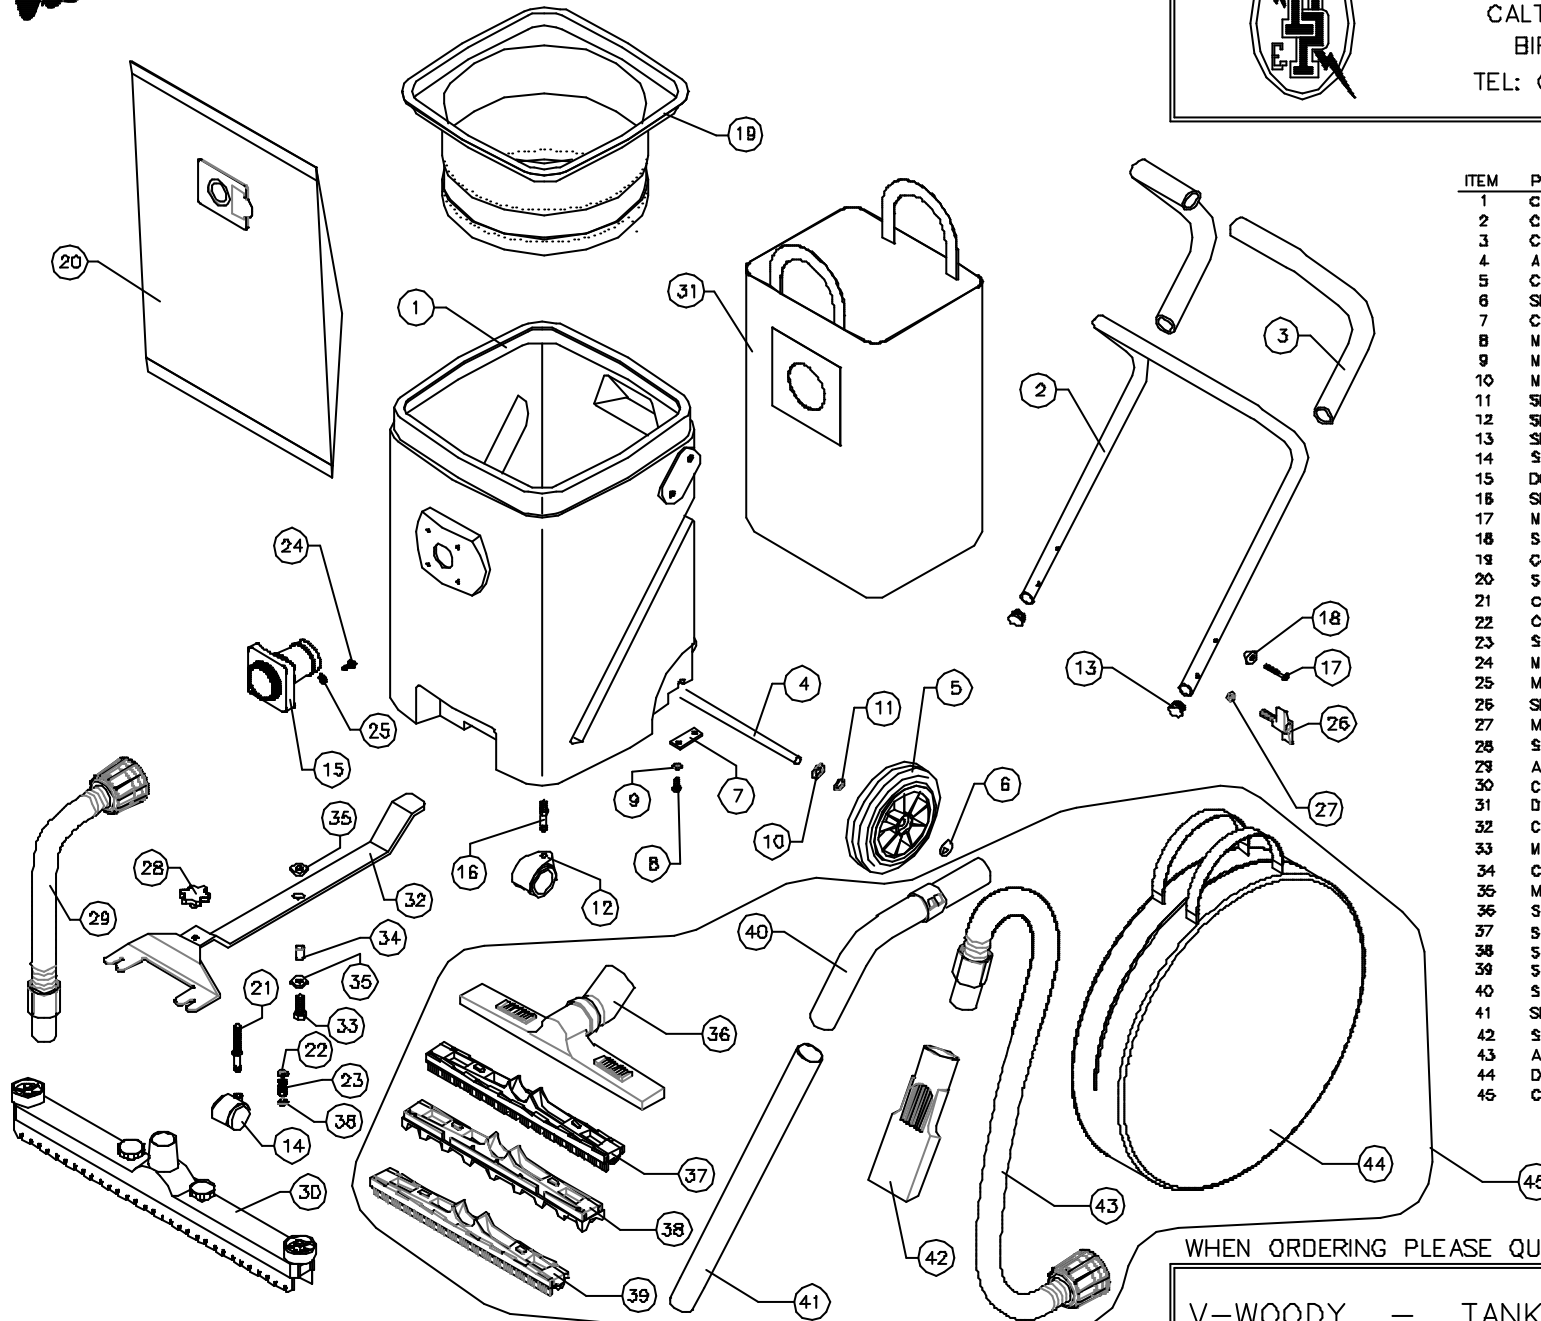

Victor

DOWDING & PLUMMER Ltd.

CALTHORPE HOUSE, STOCKFIELD ROAD,
BIRMINGHAM B27 6AP - ENGLAND

TEL: 0121-706-5771 FAX: 0121-708-1052

ITEM	PART No.	QTY.	DESCRIPTION
1	C1251/BLK	1	MAIN TANK 35L
2	C1606	1	HANDLE
3	C1607	2	HANDLE FOAMGRIP
4	A1879/PLTD	1	WHEEL AXLE PLATED
5	C1587	2	ø175mm REINFORCED WHEEL
6	SB13005/A	2	12mm STARLOCK CAP
7	C1561	2	WHEEL AXLE LOCATION PLATE
8	M6X16PP	4	M6 x 16 PDZIPAN SCREW
9	M6WSH	4	M6 SHAKEPROOF WASHER
10	M12W	2	M12 PLAIN WASHER
11	SB13666	2	WAVEY WASHER - PLW4
12	SB16400	2	ø50 TWIN RUBBER WHEEL CASTOR
13	SB16395	2	ø22 TUBE END PLUG
14	SB16401	1	ø40 TWIN PLASTIC WHEEL CASTOR
15	DO4B1	1	INTAKE RADIUS ASSEMBLY
16	SB16399	2	CASTOR STUD
17	M6X40PPB	2	M6 x 40 PDZIPAN SCREW BLACK
18	SB16433	2	SADDLE WASHER
19	C4022	1	HEPA FILTER ASSEMBLY
20	SB16528	1	PAPER FILTER DUST BAG
21	C1584	1	CASTOR WHEEL THREADED PIN
22	C1364	2	M8 x 4 SPACER
23	SB16423	1	COMPRESSION SPRING
24	M4X20SP	4	M4 x 20 SPAX
25	M4W	4	M4 PLAIN WASHER
26	SB16473	2	M8 HANDLE ADJUSTMENT KNOB
27	M8NUT	2	M8 NYLOC NUT
28	SB16398	1	M8 HAND KNOB
29	AYH2031	1	HOSE ASSEMBLY
30	C4064	1	FLOOR NOZZLE ASSEMBLY
31	DO513	1	DUST BAG SUPPORT
32	C1583	1	SQUEEGEE FOOTPEDAL ASSEMBLY
33	M10X35BH	1	M10 x 35 HEX HEAD SCREW
34	C1611	1	FOOTPEDAL SPACER BUSH
35	M10X3DW	2	M10 x 30 O/D WASHER
36	SB16427	1	FLOOR TOOL OUTER
37	SB16428	1	FLOOR BRUSH INNER
38	SB16430	1	CARPET TOOL INNER
39	SB16428	1	FLOOR NOZZLE TOOL
40	SB16489	1	ø38 STAINLESS STEEL 30° BEND
41	SB16468	1	ø38 STAINLESS STEEL DOWNTUBE
42	SB16426	1	CREVICE NOZZLE
43	AYH2040	1	5M HOSE ASSEMBLY
44	DO110	1	HOSE STORAGE BAG
45	C4068	1	FLOOR AND CREVICE TOOL KIT

WHEN ORDERING PLEASE QUOTE PART No. AND PART DESCRIPTION

V-WOODY - TANK ASSEMBLY WITH FLOOR TOOLS