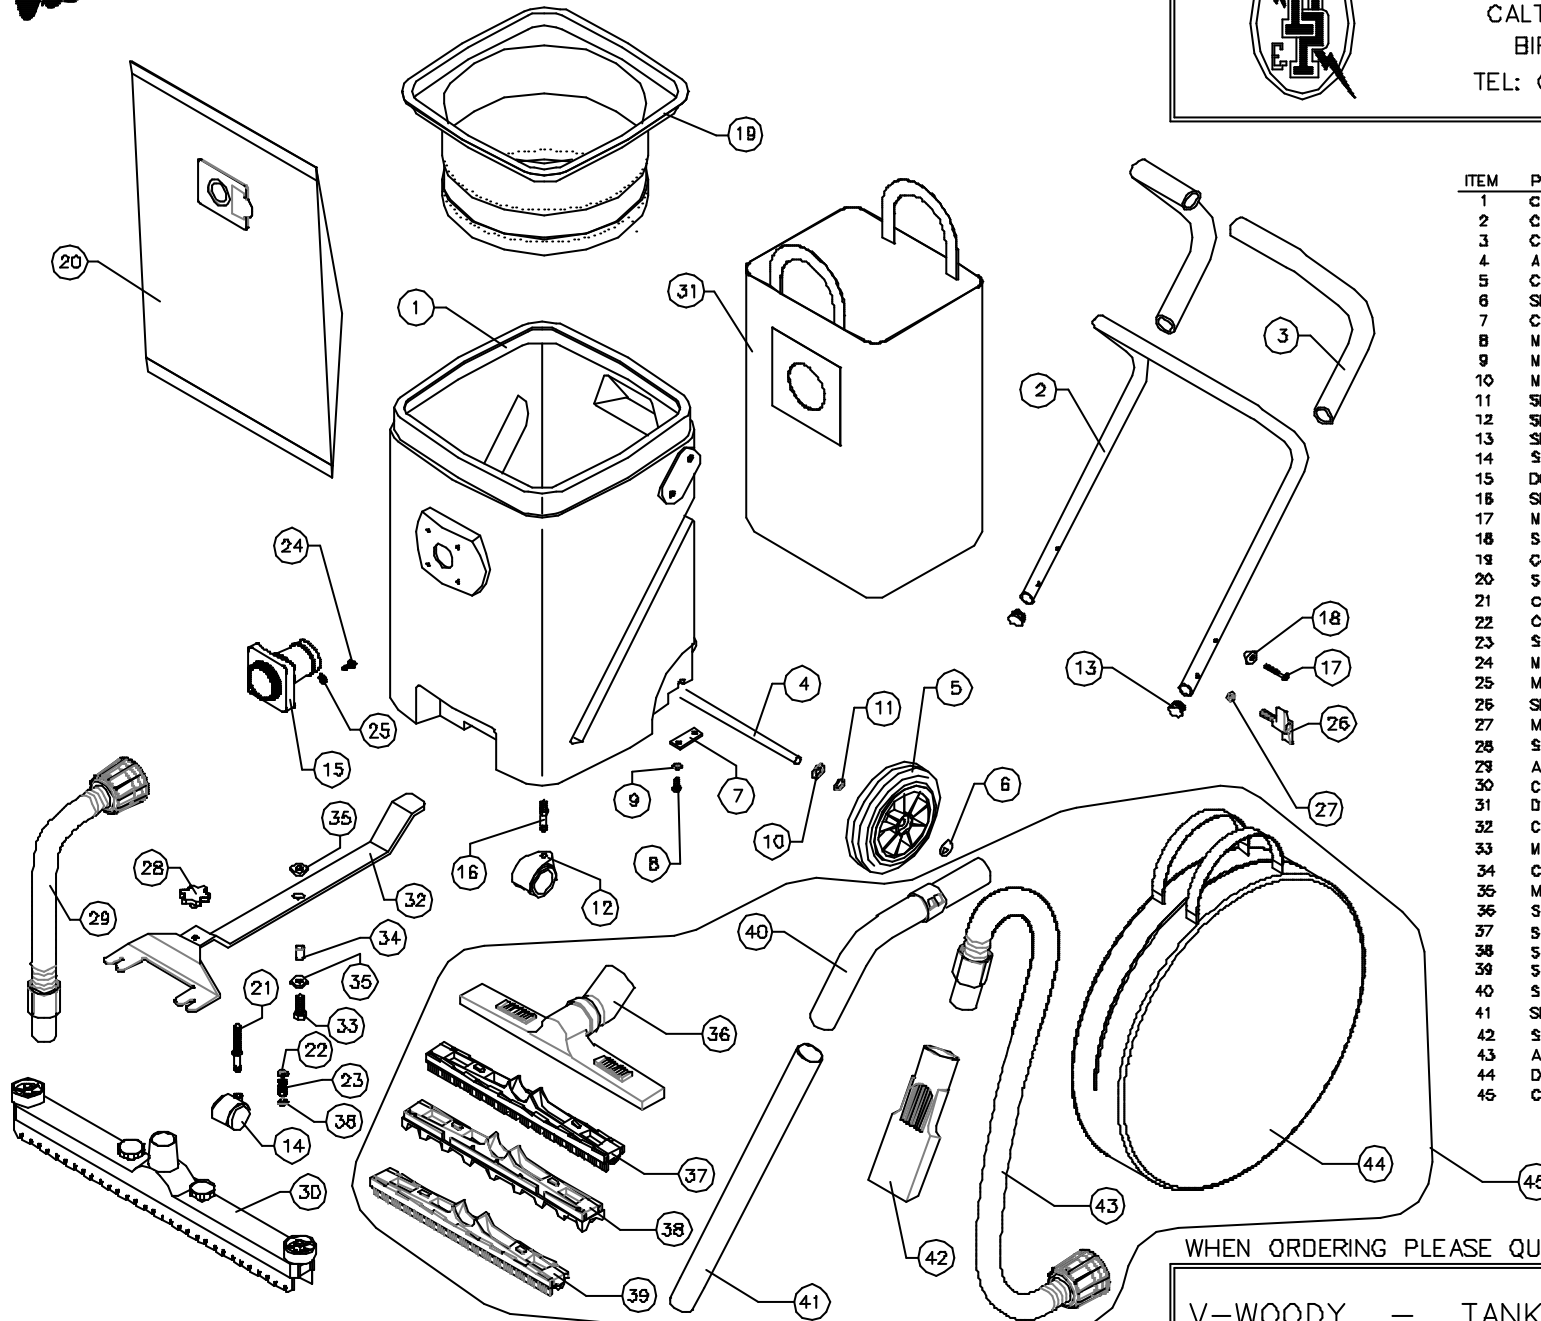

**Victor**

**DOWDING & PLUMMER Ltd.**

CALTHORPE HOUSE, STOCKFIELD ROAD,  
BIRMINGHAM B27 6AP - ENGLAND

TEL: 0121-706-5771 FAX: 0121-708-1052

ITEM	PART No.	QTY.	DESCRIPTION
1	C1251/BLK	1	MAIN TANK 35L
2	C1606	1	HANDLE
3	C1607	2	HANDLE FOAMGRIP
4	A1879/PLTD	1	WHEEL AXLE PLATED
5	C1587	2	ø175mm REINFORCED WHEEL
6	SB13005/A	2	12mm STARLOCK CAP
7	C1561	2	WHEEL AXLE LOCATION PLATE
8	M6X16PP	4	M6 x 16 PDZIPAN SCREW
9	M6WSH	4	M6 SHAKEPROOF WASHER
10	M12W	2	M12 PLAIN WASHER
11	SB13666	2	WAVEY WASHER - PLW4
12	SB16400	2	ø50 TWIN RUBBER WHEEL CASTOR
13	SB16395	2	ø22 TUBE END PLUG
14	SB16401	1	ø40 TWIN PLASTIC WHEEL CASTOR
15	DO4B1	1	INTAKE RADIUS ASSEMBLY
16	SB16399	2	CASTOR STUD
17	M6X40PPB	2	M6 x 40 PDZIPAN SCREW BLACK
18	SB16433	2	SADDLE WASHER
19	C4022	1	HEPA FILTER ASSEMBLY
20	SB16528	1	PAPER FILTER DUST BAG
21	C1584	1	CASTOR WHEEL THREADED PIN
22	C1364	2	M8 x 4 SPACER
23	SB16423	1	COMPRESSION SPRING
24	M4X20SP	4	M4 x 20 SPAX
25	M4W	4	M4 PLAIN WASHER
26	SB16473	2	M8 HANDLE ADJUSTMENT KNOB
27	M8NUT	2	M8 NYLOC NUT
28	SB16398	1	M8 HAND KNOB
29	AYH2031	1	HOSE ASSEMBLY
30	C4064	1	FLOOR NOZZLE ASSEMBLY
31	DO513	1	DUST BAG SUPPORT
32	C1583	1	SQUEEGEE FOOTPEDAL ASSEMBLY
33	M10X35BH	1	M10 x 35 HEX HEAD SCREW
34	C1611	1	FOOTPEDAL SPACER BUSH
35	M10X3DW	2	M10 x 30 O/D WASHER
36	SB16427	1	FLOOR TOOL OUTER
37	SB16428	1	FLOOR BRUSH INNER
38	SB16430	1	CARPET TOOL INNER
39	SB16428	1	FLOOR NOZZLE TOOL
40	SB16489	1	ø38 STAINLESS STEEL 30° BEND
41	SB16488	1	ø38 STAINLESS STEEL DOWNTUBE
42	SB16426	1	CREVICE NOZZLE
43	AYH2040	1	5M HOSE ASSEMBLY
44	DO110	1	HOSE STORAGE BAG
45	C4068	1	FLOOR AND CREVICE TOOL KIT

WHEN ORDERING PLEASE QUOTE PART No. AND PART DESCRIPTION

V-WOODY - TANK ASSEMBLY WITH FLOOR TOOLS