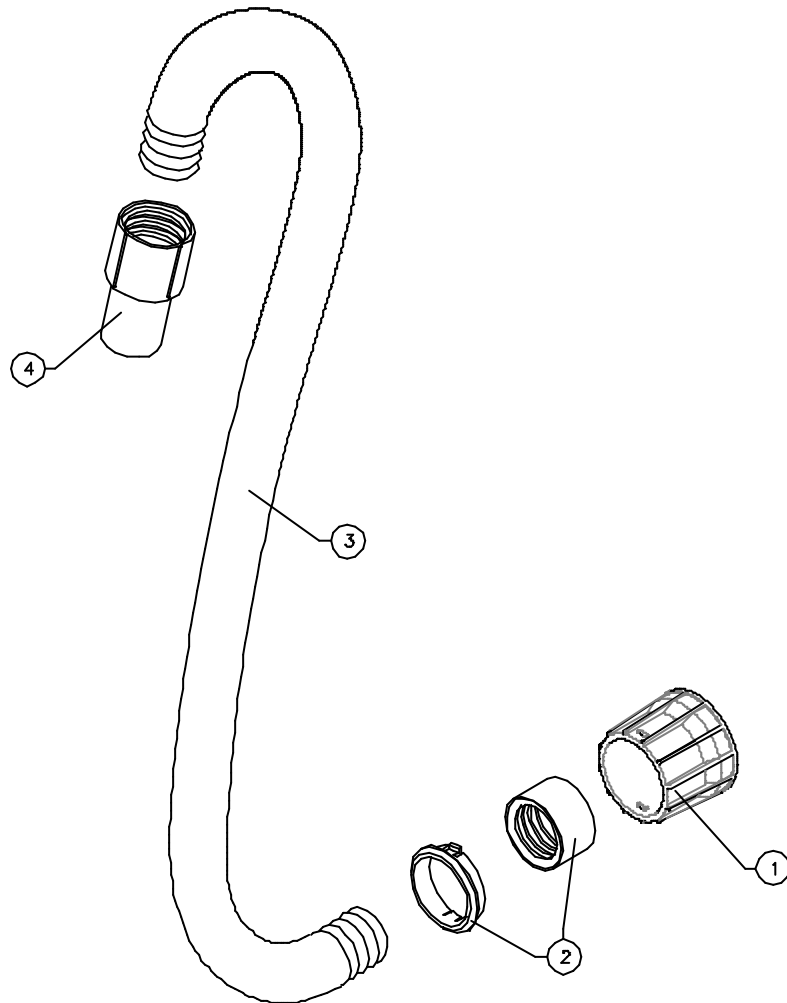

**Victor**

**DOWDING & PLUMMER Ltd.**

CALTHORPE HOUSE, STOCKFIELD ROAD,  
BIRMINGHAM B27 6AP - ENGLAND  
TEL: 0121-706-5771 FAX: 0121-708-1052

ITEM	PART No.	QTY.	DESCRIPTION
1	SBI6541	1	38mm SWIVEL END
2	SBI6540	1	CLICK RING & SCREW CUFF
3	SBI6579	1	Ø38 x 5M PLASTIC HOSE
4	SBI6416	1	HOSE END CUFF

WHEN ORDERING PLEASE QUOTE PART No. AND PART DESCRIPTION