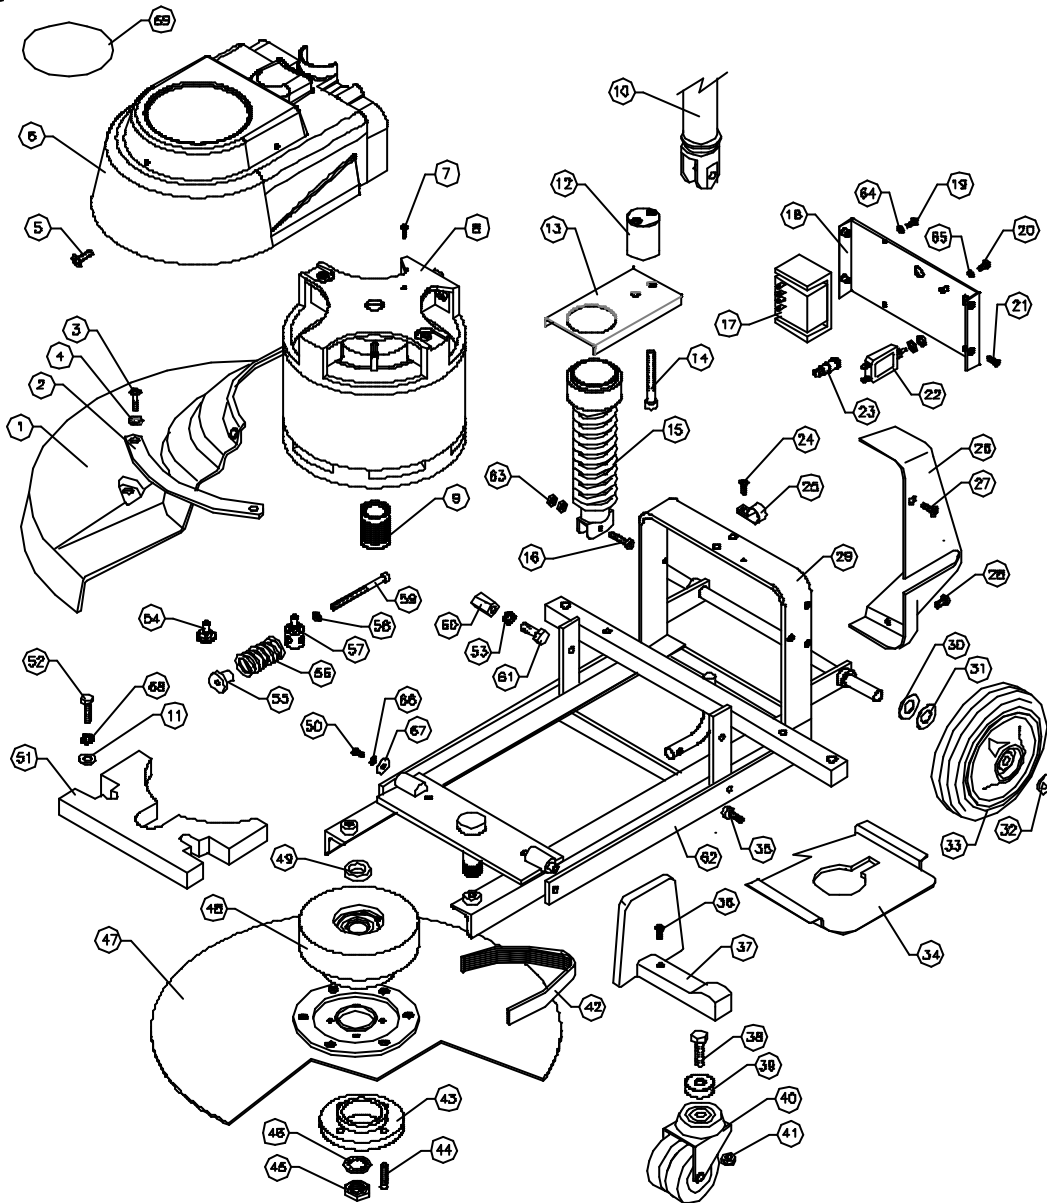

Victor

DOWDING & PLUMMER Ltd.

CALTHORPE HOUSE, STOCKFIELD ROAD,
BIRMINGHAM B27 6AP - ENGLAND

TEL: 0121-706-5771 FAX: 0121-708-1052

ITEM	PART No.	QTY.	DESCRIPTION	ITEM	PART No.	QTY.	DESCRIPTION
1	DD391	1	BODY MOUNTING	63	M6N	2	M6 PLAIN NUT
2	C402B	1	LIFTING HANDLE	64	M4WSP	2	M4 SPRING WASHER
3	M8X20BFP	2	M8X20 POZI PANHEAD SCREW	65	M4WB	2	M4 BRASS WASHER
4	M8WSP	1	M8 SPRING WASHER	66	M5WSP	2	M5 SPRING WASHER
5	SB10513	1	M8X16 NYLON SCREW BLACK	67	M5W	2	M5 PLAIN WASHER
6	DD680	1	MOTOR COVER ASSEMBLY	68	M8WSP	2	M8 SPRING WASHER
7	M4X8SC	1	M4X8 TRILOBE POZI HEAD SCREW	69	SB15849	1	VICTOR FRANCE LABEL
8	DD688	1	MOTOR ASSY 230V PM				
9	C4043	1	MOTOR PULLEY 31.5mm				
10	A7H1815	1	HANDLE ASSEMBLY				
11	M6W	2	M6 PLAIN WASHER				
12	C4031	1	MOUNTING BLOCK				
13	DD371	1	SPRING PLATE				
14	M8X80SC	2	M8X80 SOCKET CAP SCREW				
15	C4003	1	SPRING ASSEMBLY				
16	M8X30SC	1	M8X30 SOCKET CAP SCREW				
17	C4023	1	SOFT START UNIT ASSEMBLY				
18	DD393	1	SWITCH PLATE ASSEMBLY				
19	M4X10SP	2	M4X10 POZI PANHEAD SCREW				
20	M4X10SPB	2	M4X10 BRASS POZI PANHEAD SCREW				
21	M4X16CSK	4	M4X16 POZI COUNTERSUNK				
22	SB1649B	1	10 AMP CIRCUIT BREAKER				
23	SB16707	1	NEON INDICATOR LIGHT				
24	M4X10SP	1	M4X10 POZI PANHEAD SCREW				
25	SB16911	1	'P' CLIP				
26	DD681	1	REAR COVER				
27	M6X12BFP	2	M6X12 POZI PANHEAD SCREW BLACK				
28	M5X10PP	2	M5X10 POZI PANHEAD SCREW				
29	C402B	1	MAIN FRAME				
30	M12W	2	M12 PLAIN WASHER				
31	SB1388B	2	WAVED WASHER				
32	SB13005/A	2	STARLOCK CAP				
33	SB16742	2	WHEEL 150mm BLACK				
34	DD683	1	BELT GUARD				
35	M8X10CHS	2	M8X10 NYLON CHEESEHEAD SCREW				
36	M5X12PPB	2	M5X12 POZI PANHEAD SCREW BLACK				
37	DD682	2	CASTOR FRAME COVER				
38	M10X55HB	2	M10X55 HEX HEAD BOLT				
39	C403B	2	CASTOR SPACER				
40	SB16132	2	DOUBLE WHEELED CASTOR				
41	M10N5B	2	M10 BINK STIFF NUT				
42	SB16164	1	24010 DRIVE BELT				
43	DD368	1	DRIVE PLATE RETAINER				
44	M6X40CSK-SH	4	M6X40 COUNTERSUNK SOCKET HEAD SCREW				
45	M20NH	1	M20 HALF NUT				
46	M20WSH	1	M20 SHAKEPROOF WASHER				
47	DD677	1	DRIVE PLATE ASSEMBLY				
48	C4005	1	DRIVE PLATE PULLEY ASSY				
49	A2062	1	PULLEY PACKING WASHER				
50	M6X10SP	2	M6X10 POZI PANHEAD SCREW				
51	DD294	1	WEIGHT				
52	M6X35BH	2	M6X35 HEX HEAD BOLT				
53	M8WSP	2	M8 SPRING WASHER				
54	DD402	3	MOTOR WASHER				
55	A1865	1	SPRING RETAINER				
56	A1850	1	SPRING 630X50				
57	DD403	1	MOTOR FILLER STUD				
58	M6W	1	M6 PLAIN WASHER				
59	M8X90SC	1	M8X90 SOCKET CAP SCREW				
60	A2D41	2	OVERTRAVEL STOP				
61	M8X20BH	2	M8X20 HEX HEAD BOLT				
62	C4027	1	CASTOR FRAME				