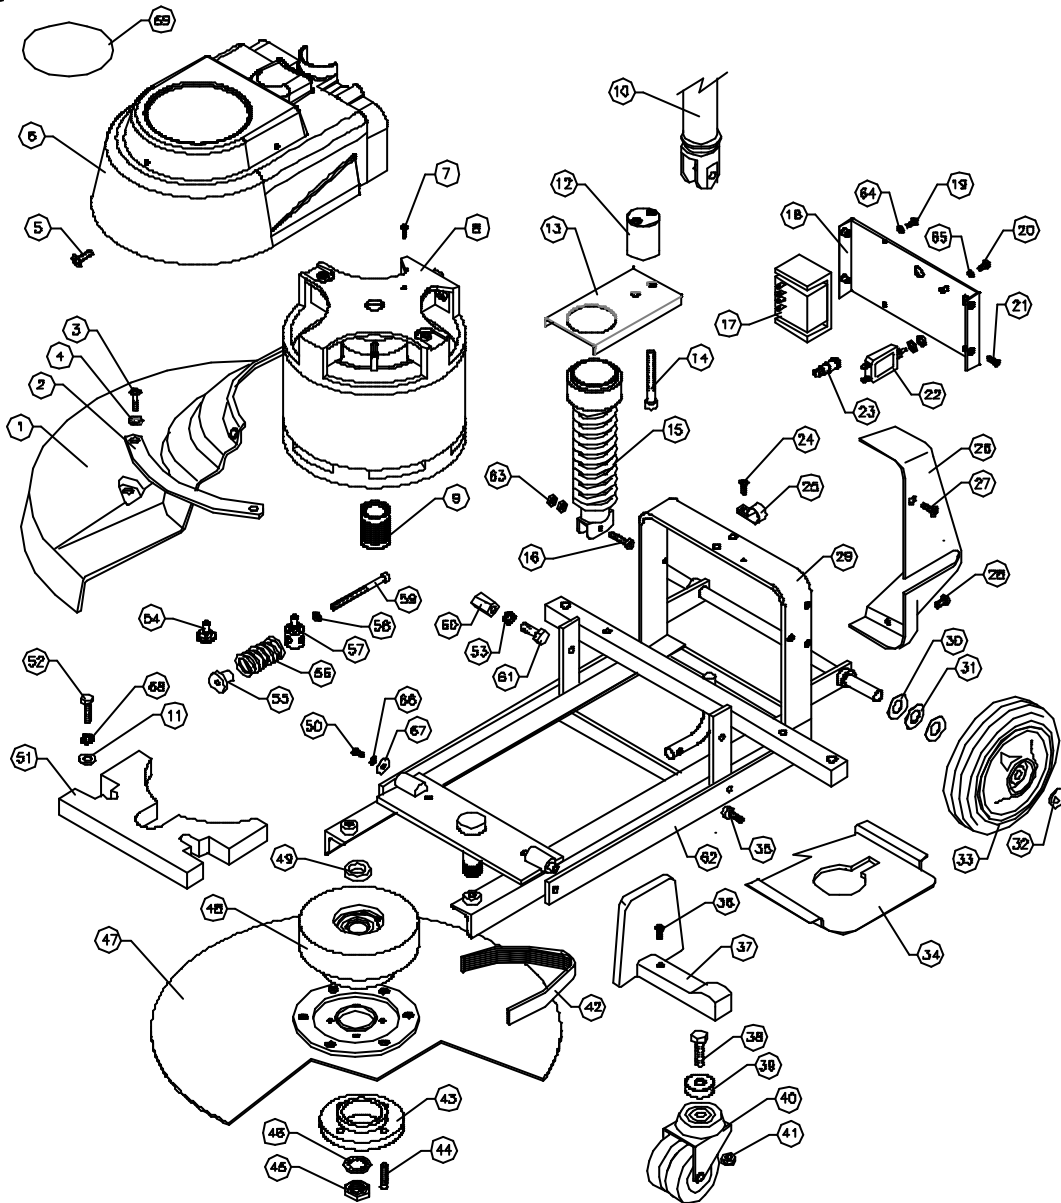

Victor

DOWDING & PLUMMER Ltd.

CALTHORPE HOUSE, STOCKFIELD ROAD,
BIRMINGHAM B27 6AP - ENGLAND

TEL: 0121-706-5771 FAX: 0121-708-1052

ITEM	PART No.	QTY.	DESCRIPTION	ITEM	PART No.	QTY.	DESCRIPTION
1	DD391	1	BODY MOUNTING	63	M6N	2	M6 PLAIN NUT
2	C402B	1	LIFTING HANDLE	64	M4WSP	2	M4 SPRING WASHER
3	M8X20BFP	2	M8X20 POZI PANHEAD SCREW	65	M4WB	2	M4 BRASS WASHER
4	M8WSP	1	M8 SPRING WASHER	66	NDWSP	2	M5 SPRING WASHER
5	SB0613	1	M8X16 NYLON SCREW BLACK	67	NDW	2	M5 PLAIN WASHER
6	DD680	1	MOTOR COVER ASSEMBLY	68	NDWSP	2	M8 SPRING WASHER
7	M4X8SC	1	M4X8 TRILOBE POZI HEAD SCREW	69	SB15849	1	VICTOR FRANCE LABEL
8	DD688	1	MOTOR ASSY 230V PM				
9	C4043	1	MOTOR PULLEY 31.5mm				
10	A7H1815	1	HANDLE ASSEMBLY				
11	N6W	2	M6 PLAIN WASHER				
12	C4031	1	MOUNTING BLOCK				
13	DD371	1	SPRING PLATE				
14	M8X80SC	2	M8X80 SOCKET CAP SCREW				
15	C4003	1	SPRING ASSEMBLY				
16	M8X30SC	1	M8X30 SOCKET CAP SCREW				
17	C4023	1	SOFT START UNIT ASSEMBLY				
18	DD393	1	SWITCH PLATE ASSEMBLY				
19	M4X10SP	2	M4X10 POZI PANHEAD SCREW				
20	M4X10SPB	2	M4X10 BRASS POZI PANHEAD SCREW				
21	M4X16CSK	4	M4X16 POZI COUNTERSUNK				
22	SB1649B	1	10 AMP CIRCUIT BREAKER				
23	SB16707	1	NEON INDICATOR LIGHT				
24	M4X10SP	1	M4X10 POZI PANHEAD SCREW				
25	SB16911	1	'P' CLIP				
26	DD681	1	REAR COVER				
27	M6X12BFP	2	M6X12 POZI PANHEAD SCREW BLACK				
28	M5X10PP	2	M5X10 POZI PANHEAD SCREW				
29	C402B	1	MAIN FRAME				
30	M12W	4	M12 PLAIN WASHER				
31	SB1388B	2	WAVED WASHER				
32	SB13005/A	2	STARLOCK CAP				
33	SB16742	2	WHEEL 150mm BLACK				
34	DD683	1	BELT GUARD				
35	M8X10CHS	2	M8X10 NYLON CHEESEHEAD SCREW				
36	M5X12PPB	2	M5X12 POZI PANHEAD SCREW BLACK				
37	DD682	2	CASTOR FRAME COVER				
38	M10X55HB	2	M10X55 HEX HEAD BOLT				
39	C403B	2	CASTOR SPACER				
40	SB16132	2	DOUBLE WHEELED CASTOR				
41	M10N5B	2	M10 BINK STIFF NUT				
42	SB16164	1	24010 DRIVE BELT				
43	DD368	1	DRIVE PLATE RETAINER				
44	M6X40CSK-SH	4	M6X40 COUNTERSUNK SOCKET HEAD SCREW				
45	M20NH	1	M20 HALF NUT				
46	M20WSH	1	M20 SHAKEPROOF WASHER				
47	DD677	1	DRIVE PLATE ASSEMBLY				
48	C4005	1	DRIVE PLATE PULLEY ASSY				
49	A2062	1	PULLEY PACKING WASHER				
50	M6X10SP	2	M6X10 POZI PANHEAD SCREW				
51	DD294	1	WEIGHT				
52	M6X35BH	2	M6X35 HEX HEAD BOLT				
53	M8WSP	2	M8 SPRING WASHER				
54	DD402	3	MOTOR WASHER				
55	A1865	1	SPRING RETAINER				
56	A1850	1	SPRING 630x50				
57	DD403	1	MOTOR FILLER STUD				
58	M6W	1	M6 PLAIN WASHER				
59	M8X90SC	1	M8X90 SOCKET CAP SCREW				
60	A2D41	2	OVERTRAVEL STOP				
61	M6X20BH	2	M6X20 HEX HEAD BOLT				
62	C4027	1	CASTOR FRAME				