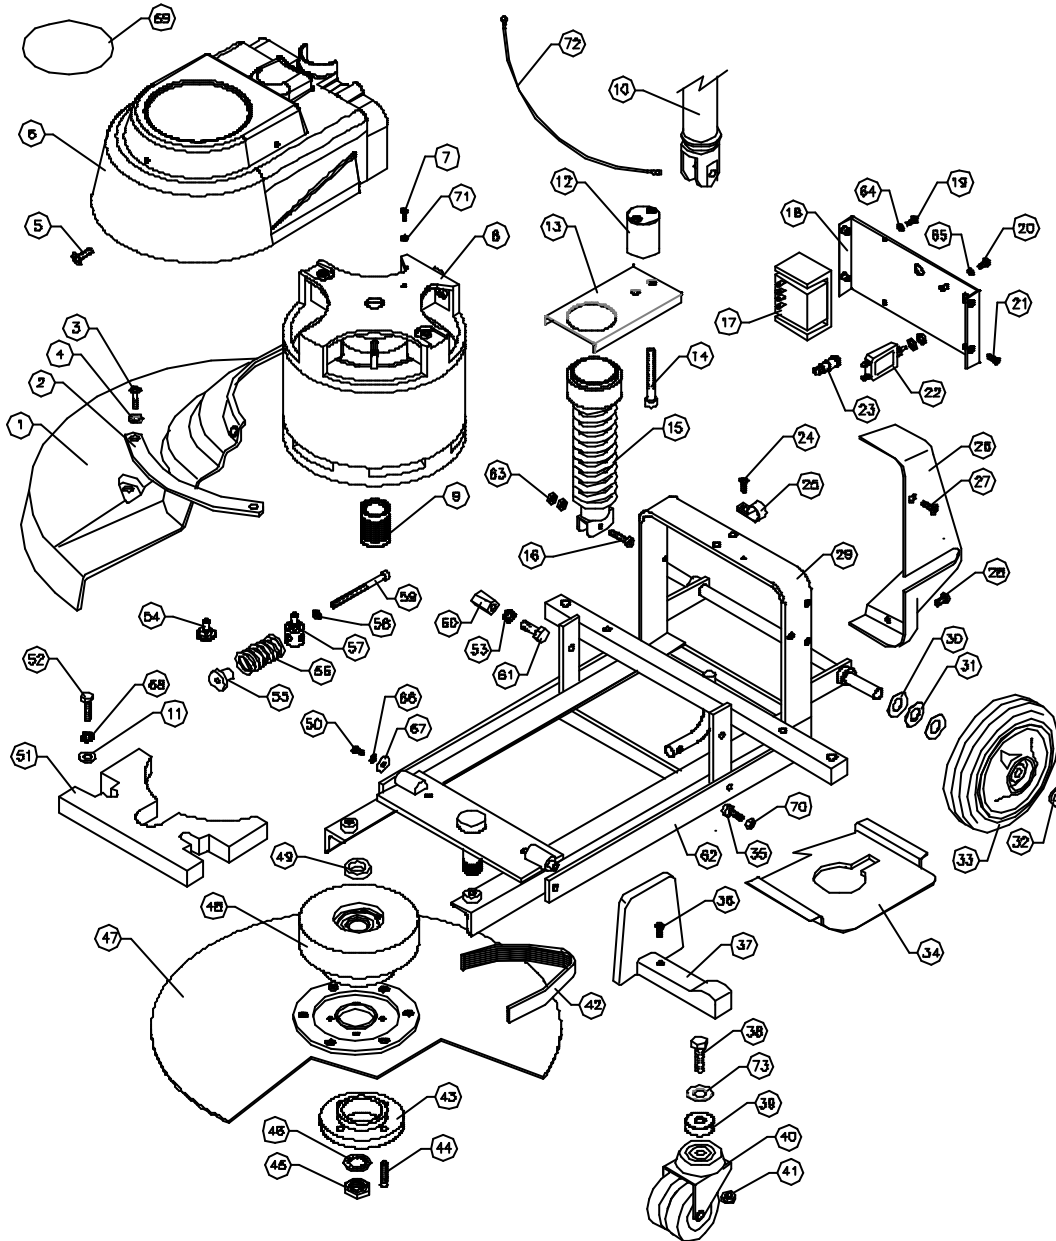

Victor

DOWDING & PLUMMER Ltd.

CALTHORPE HOUSE, STOCKFIELD ROAD,
BIRMINGHAM B27 6AP - ENGLAND

TEL: 0121-706-5771 FAX: 0121-708-1052

ITEM	PART No.	QTY.	DESCRIPTION	ITEM	PART No.	QTY.	DESCRIPTION
1	00391	1	BODY MOUNTING	63	M6N	2	M6 PLAIN NUT
2	C4028	1	LIFTING HANDLE	64	M4WSP	2	N4 SPRING WASHER
3	M8X20BFP	2	M8X20 POZI PANHEAD SCREW	65	M4WB	2	N4 BRASS WASHER
4	M8WSP	1	M8 SPRING WASHER	66	M5WSP	2	N5 SPRING WASHER
5	SB0613	1	M8X16 NYLON SCREW BLACK	67	13-16X3-4W	2	3/16" x 3/4" WASHER
6	00680	1	MOTOR COVER ASSEMBLY	68	M8WSP	2	N8 SPRING WASHER
7	M4X8SC	1	M4X8 TRILOBE POZI HEAD SCREW	69	SB15849	1	VICTOR FRANCE LABEL
8	00689	1	MOTOR ASSEMBLY	70	M6N	2	N6 PLAIN NUT
9	C4043	1	MOTOR PULLEY 31.5mm	71	M4WSH	1	N4 SHAKEPROOF WASHER
10	A7H1815	1	HANDLE ASSEMBLY	72	SB15573/A	1	EARTH CABLE
11	N6W	2	N6 PLAIN WASHER	73	M10W	1	M10 x 30 PLAIN WASHER THICK
12	C4031	1	MOUNTING BLOCK				
13	00371	1	SPRING PLATE				
14	M8X80SC	2	M8X80 SOCKET CAP SCREW				
15	C4003	1	SPRING ASSEMBLY				
16	M8X30SC	1	M8X30 SOCKET CAP SCREW				
17	C4023	1	SOFT START UNIT ASSEMBLY				
18	00393	1	SWITCH PLATE ASSEMBLY				
19	M4X10SP	2	M4X10 POZI PANHEAD SCREW				
20	M4X10SPB	2	M4X10 BRASS POZI PANHEAD SCREW				
21	M4X16CSK	4	M4X16 POZI COUNTERSUNK				
22	SB16498	1	10 AMP CIRCUIT BREAKER				
23	SB16707	1	NEON INDICATOR LIGHT				
24	M4X10SP	1	M4X10 POZI PANHEAD SCREW				
25	SB16911	1	'P' CLIP				
26	00681	1	REAR COVER				
27	M6X12BFP	2	M6X12 POZI PANHEAD SCREW BLACK				
28	M5X10PP	2	M5X10 POZI PANHEAD SCREW				
29	C4028	1	MAIN FRAME				
30	M12W	4	M12 PLAIN WASHER				
31	SB13888	2	WAVED WASHER				
32	SB13005/A	2	STARLOCK CAP				
33	SB16742	2	WHEEL 150mm BLACK				
34	00683	1	BELT GUARD				
35	M8X20CHS	2	M8X20 NYLON CHEESEHEAD SCREW				
36	M5X12PPB	2	M5X12 POZI PANHEAD SCREW BLACK				
37	00682	2	CASTOR FRAME COVER				
38	M10X55HB	2	M10X55 HEX HEAD BOLT				
39	C4038	2	CASTOR SPACER				
40	SB16132	2	DOUBLE WHEELED CASTOR				
41	M10N5B	2	M10 BIK STIFF NUT				
42	SB16164	1	24010 DRIVE BELT				
43	00368	1	DRIVE PLATE RETAINER				
44	M6X40CSK-SH	4	M6X40 COUNTERSUNK SOCKET HEAD SCREW				
45	M20NH	1	M20 HALF NUT				
46	M20WSH	1	M20 SHAKEPROOF WASHER				
47	00677	1	DRIVE PLATE ASSEMBLY				
48	C4005	1	DRIVE PLATE PULLEY ASSY				
49	A2062	1	PULLEY PACKING WASHER				
50	M6X10SP	2	M6X10 POZI PANHEAD SCREW				
51	00294	1	WEIGHT				
52	M6X35BH	2	M6X35 HEX HEAD BOLT				
53	M8WSP	2	M8 SPRING WASHER				
54	00402	3	MOTOR WASHER				
55	A1865	1	SPRING RETAINER				
56	A1850	1	SPRING 630x50				
57	00403	1	MOTOR PILLAR STUD				
58	M6W	1	M6 PLAIN WASHER				
59	A1864	1	BELT TENSIONING SCREW				
60	A2D41	2	OVERTRAVEL STOP				
61	M6X20BH	2	M6X20 HEX HEAD BOLT				
62	C4027	1	CASTOR FRAME				