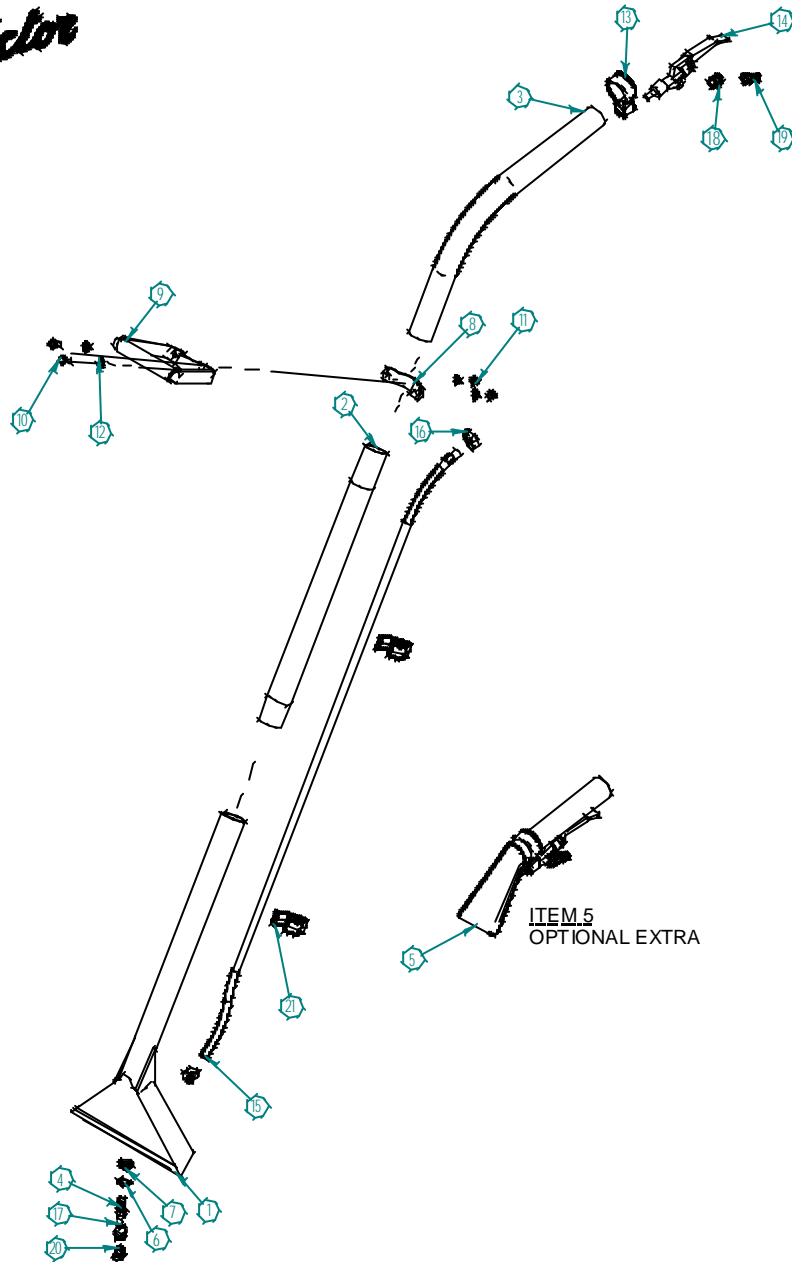

**Victor**

# DOWDING & PLUMMER Ltd.

CALTHORPE HOUSE, STOCKFIELD ROAD,  
BIRMINGHAM B27 6AP - ENGLAND  
TEL: 0121-706-5771 FAX: 0121-708-1052

Item Number	Document Number	Title	Quantity
1	D0038	FLOOR TOOL	1
2	SBI6468	38 DIA S/STEEL DOWNTUBE	1
3	SBI6569	DOWNTUBE ANGLED END	1
4	SBI6786	STRAIGHT CONNECTOR	1
5	D0520	UPHOLSTERY TOOL	1
6	D0121	SPRAY BODY WASHER	1
7	D0120	SPRAY BODY LOCKNUT	1
8	D0037	HANDLE CLAMP BRACKET	1
9	D0048	DOWNTUBE HANDLE	1
10	M6X20BHSS	M6 x 20 HEX BOLT STAINLESS STEEL	2
11	M6NDSS	M6 DOME NUT STAINLESS STEEL	2
12	M6WSS	M6 PLAIN WASHER ST ST	4
13	FSC1024	TRIGGER JET COLLAR	1
14	D0126	TRIGGER JET	1
15	D0094B	TRIGGER TO FLOOR TOOL HOSE	1
16	SBI3976	HOSE CLIP	2
17	SBI6801	SPRAY NOZZLE BODY	1
18	SBI6826	REDUCER BUSH	1
19	SBI6789	QUICK RELEASE PLUG	1
20	SBI6802	SPRAY NOZZLE	1
21	D0425	HOSE CLIP	2

ITEM 5  
OPTIONAL EXTRA

WHEN ORDERING PLEASE QUOTE PART No. AND PART DESCRIPTION

**VH6207 DOWNTUBE & FLOOR TOOL ASSY.**