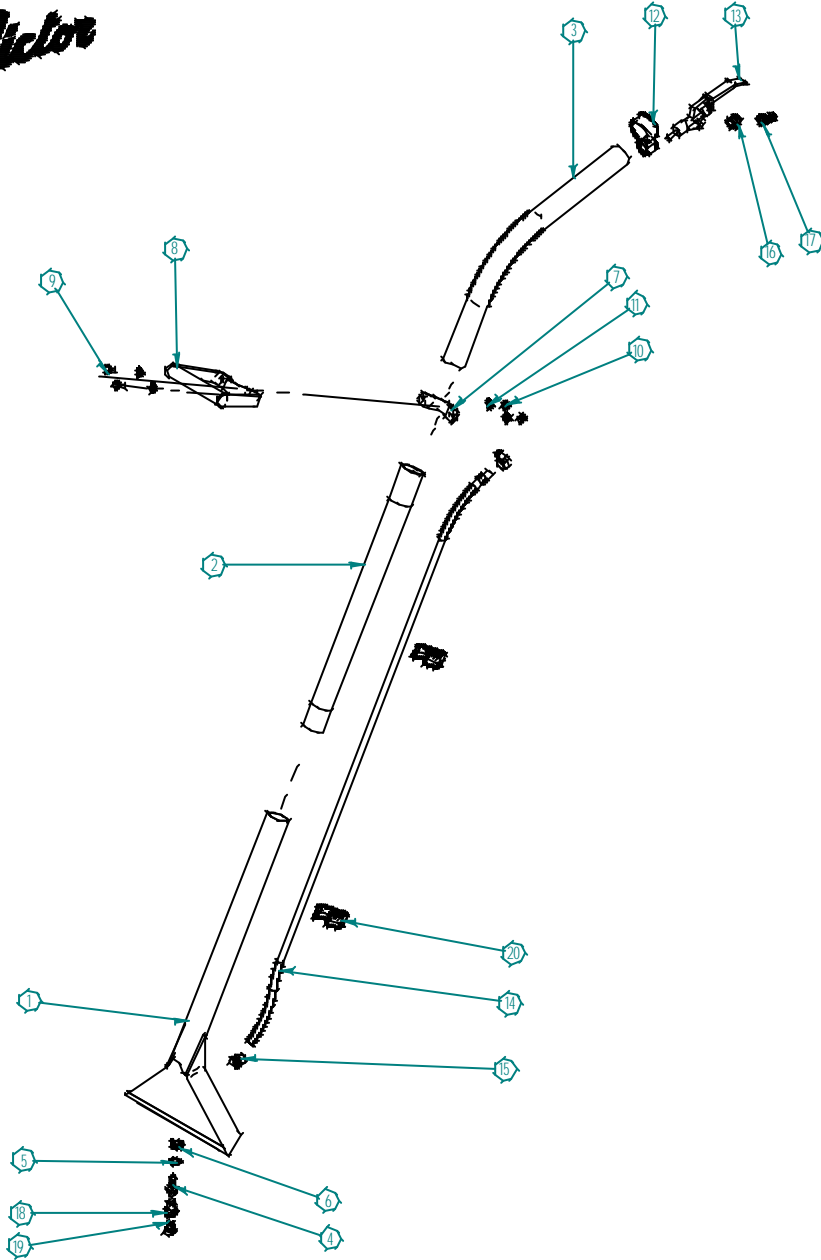

**Victor**

**DOWDING & PLUMMER Ltd.**

CALTHORPE HOUSE, STOCKFIELD ROAD,  
BIRMINGHAM B27 6AP - ENGLAND

TEL: 0121-706-5771 FAX: 0121-708-1052

Item Number	Document Number	Title	Quantity
1	D0038	FLOOR TOOL	1
2	SBI6468	38 DIA S/STEEL DOWNTUBE	1
3	SBI6569	DOWNTUBE ANGLED END	1
4	SBI6786	STRAIGHT CONNECTOR	1
5	D0121	SPRAY BODY WASHER	1
6	D0120	SPRAY BODY LOCKWUT	1
7	D0037	HANDLE CLAMP BRACKET	1
8	D0048	DOWNTUBE HANDLE	1
9	M6X20BHSS	M6 x 20 HEX BOLT STAINLESS STEEL	2
10	M6NDSS	M6 DOME NUT STAINLESS STEEL	2
11	M6WSS	M6 PLAIN WASHER ST ST	4
12	FSC1024	TRIGGER JET COLLAR	1
13	D0126	TRIGGER JET	1
14	D0094B	TRIGGER TO FLOOR TOOL HOSE	1
15	SBI3976	HOSE CLIP	2
16	SBI6826	REDUCER BUSH	1
17	SBI6789	QUICK RELEASE PLUG	1
18	SBI6801	SPRAY NOZZLE BODY	1
19	SBI6802	SPRAY NOZZLE	1
20	D0425	HOSE CLIP	2

A.BARTON 11.07.02 10.17 PL345-2

WHEN ORDERING PLEASE QUOTE PART No. AND PART DESCRIPTION

**VH6207**

**CARPET TOOL ASSY.**