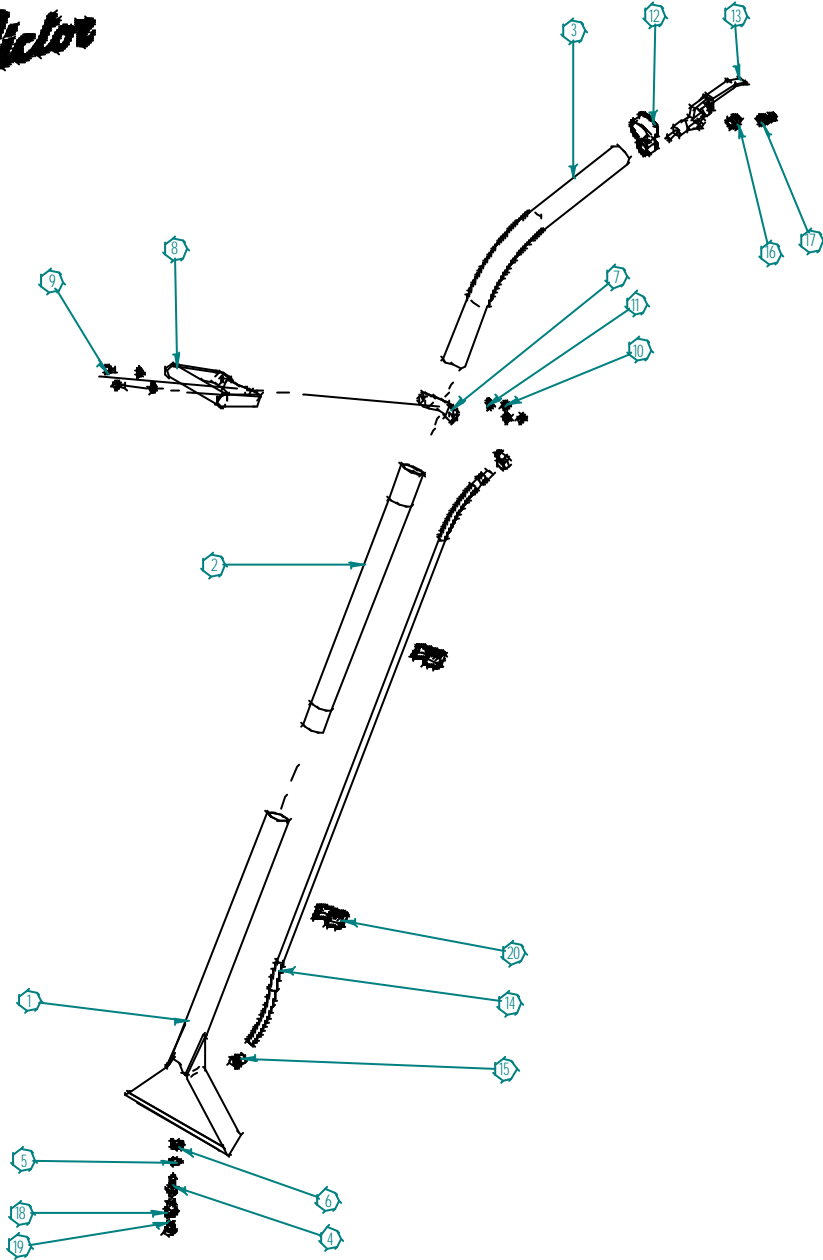

Victor

DOWDING & PLUMMER Ltd.

CALTHORPE HOUSE, STOCKFIELD ROAD,
BIRMINGHAM B27 6AP - ENGLAND

TEL: 0121-706-5771 FAX: 0121-708-1052

Item Number	Document Number	Title	Quantity
1	D0038	FLOOR TOOL	1
2	SBI6468	38 DIA S/STEEL DOWNTUBE	1
3	SBI6569	DOWNTUBE ANGLED END	1
4	SBI6786	STRAIGHT CONNECTOR	1
5	D0121	SPRAY BODY WASHER	1
6	D0120	SPRAY BODY LOCKNUT	1
7	D0037	HANDLE CLAMP BRACKET	1
8	D0048	DOWNTUBE HANDLE	1
9	M6X20BHSS	M6 x 20 HEX BOLT STAINLESS STEEL	2
10	M6NDSS	M6 DOME NUT STAINLESS STEEL	2
11	M6WSS	M6 PLAIN WASHER ST ST	4
12	FSC1024	TRIGGER JET COLLAR	1
13	D0126	TRIGGER JET	1
14	D0094B	TRIGGER TO FLOOR TOOL HOSE	1
15	SBI3976	HOSE CLIP	2
16	SBI6826	REDUCER BUSH	1
17	SBI6789	QUICK RELEASE PLUG	1
18	D0548	SPRAY NOZZLE BODY	1
19	SBI6802	SPRAY NOZZLE	1
20	D0425	HOSE CLIP	2

WHEN ORDERING PLEASE QUOTE PART No. AND PART DESCRIPTION

A.BARTON 29.07.02 10.17 PL345-3

VH6207

CARPET TOOL ASSY.