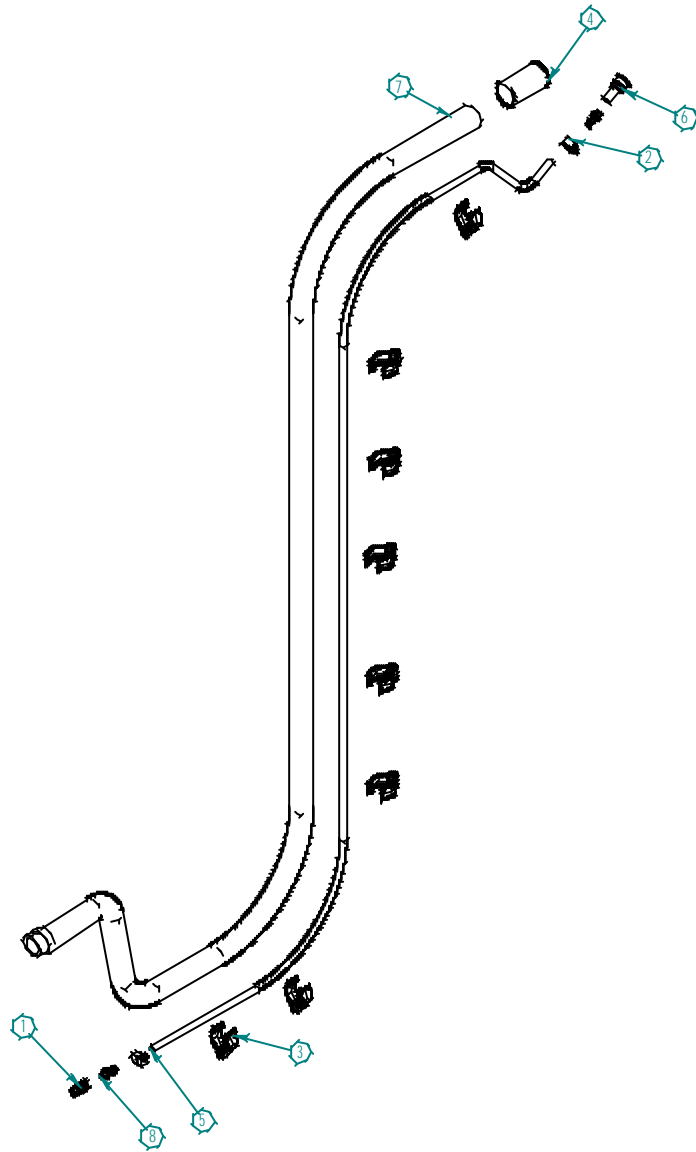

Victor

DOWDING & PLUMMER Ltd.

CALTHORPE HOUSE, STOCKFIELD ROAD,
BIRMINGHAM B27 6AP - ENGLAND

TEL: 0121-706-5771 FAX: 0121-708-1052

Item Number	Document Number	Title	Quantity
1	SBI6789	QUICK RELEASE PLUG	1
2	SBI3976	HOSE CLIP	2
3	D0425	HOSE CLIP	8
4	SBI5667	HOSE CUFF	1
5	D0094L	DIA 6 mm BORE HOSE	1
6	D0406	COUPLING VALVE	1
7	D0521	HOSE WITH CUFF END	1
8	SBI6709	1/8" BSP HOSE TAIL	2

WHEN ORDERING PLEASE QUOTE PART No. AND PART DESCRIPTION

M.TONKS 06.08.02 14.01 PL346-3

AYH2042

5M HOSE ASSEMBLY