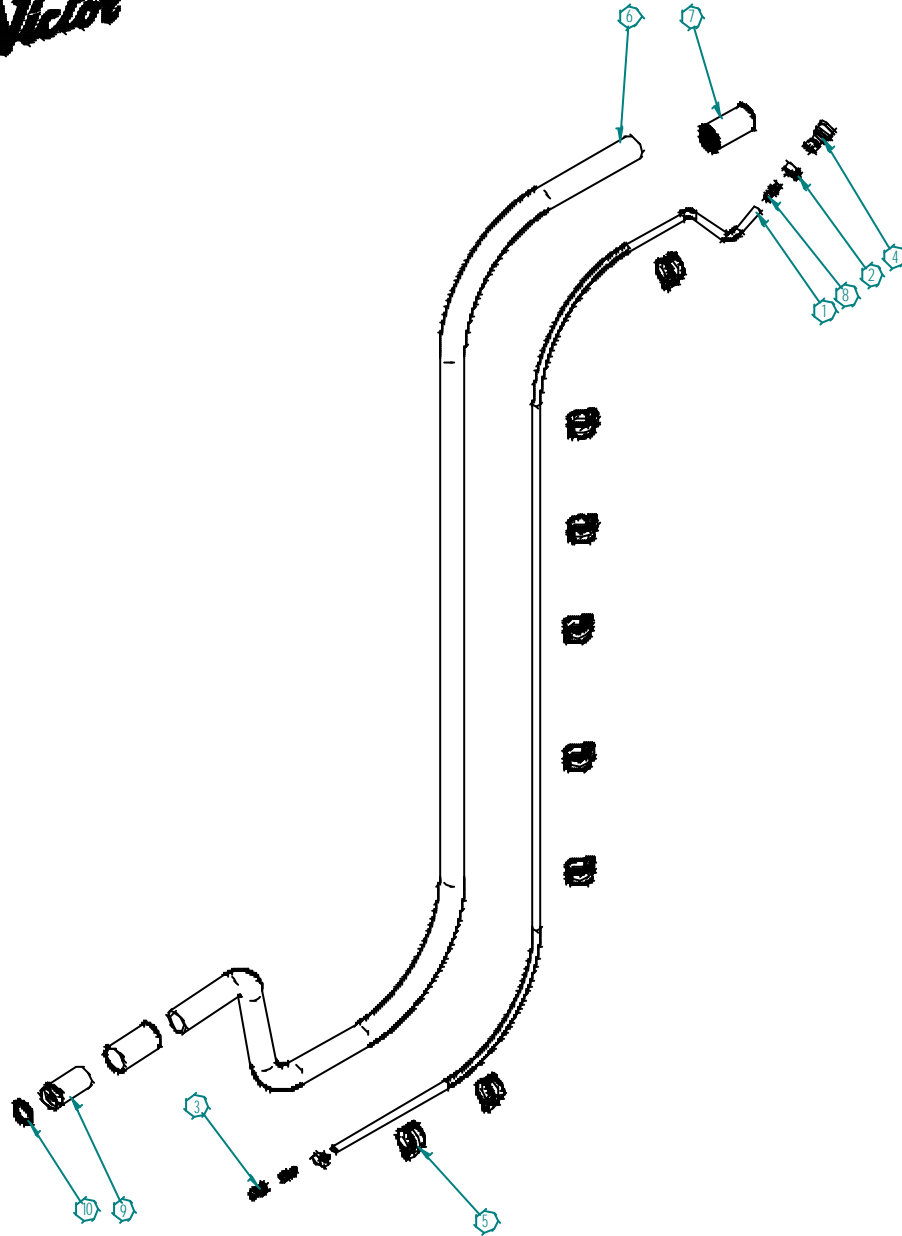

Victor

DOWDING & PLUMMER Ltd.

CALTHORPE HOUSE, STOCKFIELD ROAD,
BIRMINGHAM B27 6AP - ENGLAND
TEL: 0121-706-5771 FAX: 0121-708-1052

Item Number	Document Number	Title	Quantity
1	D0094L	DIA 6 mm BORE HOSE	1
2	SBI3976	HOSE CLIP	2
3	SBI6789	QUICK RELEASE PLUG	1
4	SBI6788	COUPLING VALVE	1
5	D0425	HOSE CLIP	8
6	SBI6930	32 DIA x 5 M PLASTIC HOSE	1
7	SBI5667	HOSE CUFF	2
8	SBI6709	1/8" BSP HOSE TAIL	2
9	D0670	HOSE INLET	1
10	SBI6895	O'RING	1

WHEN ORDERING PLEASE QUOTE PART No. AND PART DESCRIPTION

A.BARTON 21.04.03 09.50 PL346-4

AYH2042

5M HOSE ASSEMBLY