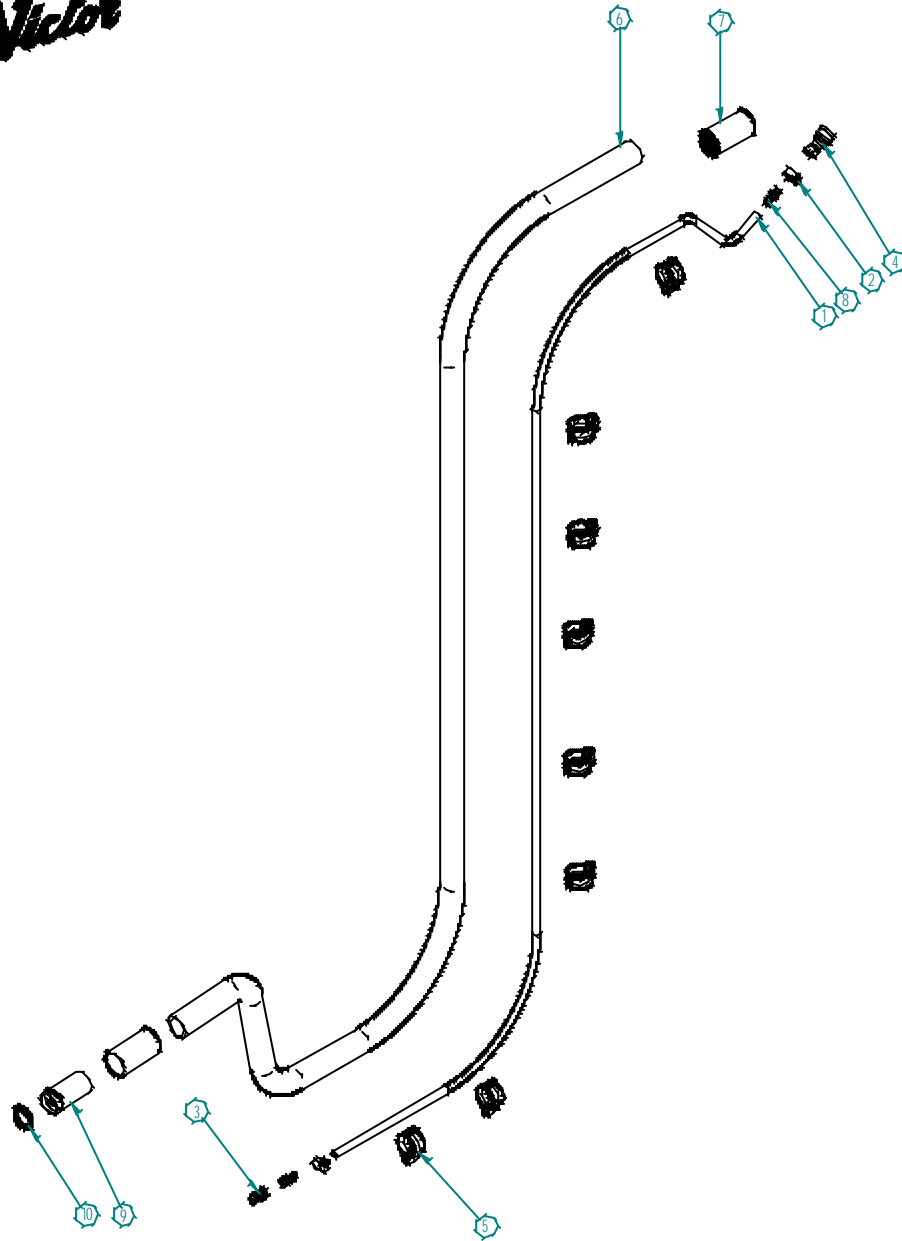

Victor

DOWDING & PLUMMER Ltd.

CALTHORPE HOUSE, STOCKFIELD ROAD,
BIRMINGHAM B27 6AP - ENGLAND

TEL: 0121-706-5771 FAX: 0121-708-1052

Item Number	Document Number	Title	Quantity
1	D0094L	DIA 6 mm BORE HOSE	1
2	SBI3976	HOSE CLIP	2
3	SBI6789	QUICK RELEASE PLUG	1
4	SBI6788	COUPLING VALVE	1
5	D0425	HOSE CLIP	8
6	SBI5269	32 DIA x 5 M PLASTIC HOSE	1
7	SBI5667	HOSE CUFF	2
8	SBI6709	1/8" BSP HOSE TAIL	2
9	D0670	HOSE INLET	1
10	SBI6895	O'RING	1

WHEN ORDERING PLEASE QUOTE PART No. AND PART DESCRIPTION

A.BARTON 15.05.03 14.15 PL346-5

AYH2042

5M HOSE ASSEMBLY