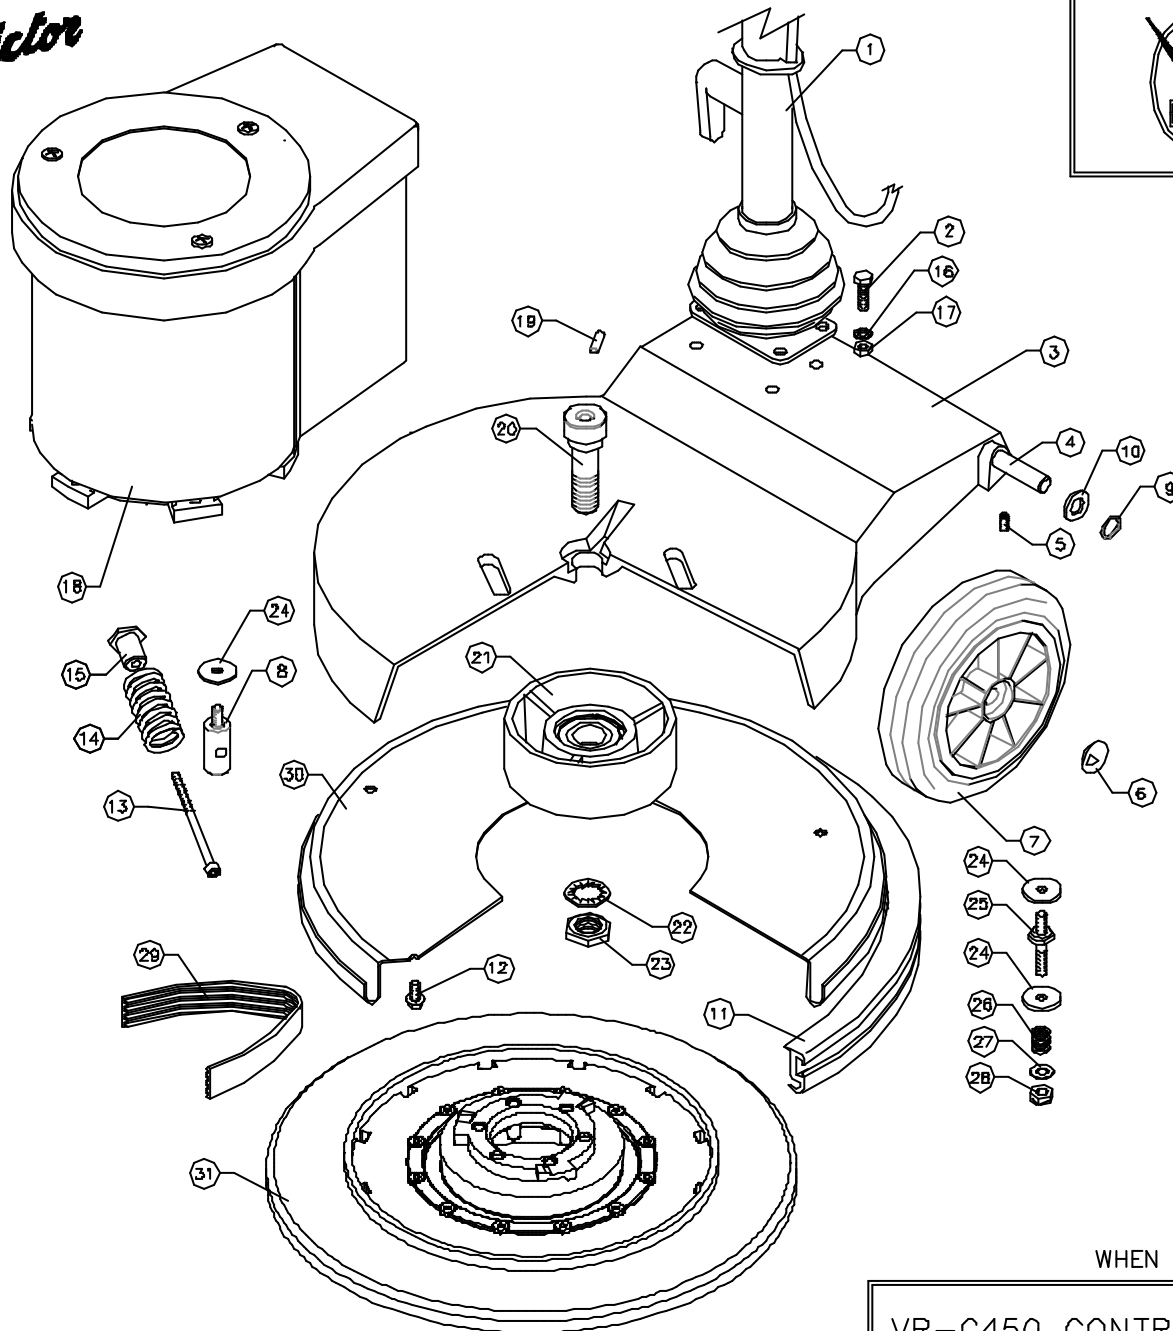

Victor

DOWDING & PLUMMER Ltd.

CALTHORPE HOUSE, STOCKFIELD ROAD,
BIRMINGHAM B27 6AP - ENGLAND
TEL: 0121-706-5771 FAX: 0121-708-1052

ITEM	PART No.	QTY.	DESCRIPTION
1	SEE TABLE	1	HANDLE ASSY.
2	MBX30BH	4	M8 x 30HEX HEAD SCREW
3	A136B/B/GH	1	450 BASE GREY HAMMER
4	A187B/PLTD	1	WHEEL AXLE PLATED
5	M6X8SC	1	M6 x 8 SOCKET GRUB SCREW
6	SBI3005/A	2	12mm STARLOCK CAP
7	C1587	2	7" REINFORCED WHEEL
8	A1766	1	MOTOR PILLAR STUD
9	SBI3666	2	WAVEY WASHER - PLW4
10	M12W	2	12mm PLAIN WASHER
11	A1753/B/BL	1	54° Q/R BUFFER RING - BLACK
12	M6X12TT	5	M6 x 12 TAPTITE SCREW
13	A1864	1	BELT TENSIONING SCREW - M6x90
14	A1850	1	SPRING
15	A1865	1	SPRING RETAINER
16	M8WSP	4	M8 SPRING WASHER
17	M8N	4	M8 NUT
18	SEE TABLE	1	MOTOR ASSY.
19	SBI5550	1	1/4" x 5/8" SELLOCK PIN
20	A1674	1	CENTRE FEED PULLEY BOLT
21	AYP1016	1	Ø157mm OUTPUT PULLEY ASSEMBLY
22	M20WSH	1	M20 SHAKEPROOF WASHER
23	M20N	1	M20 FULL NUT
24	A1378	7	WASHER (30x9x2.5mm)
25	A1843	3	MOTOR STUD
26	A2132	3	MOTOR STUD SPRING
27	M8W	3	M8 PLAIN WASHER
28	M8NSB	3	M8 BINX STIFF NUT
29	SBI3823	1	220J16 POLYVEE DRIVE BELT
30	B1054/GH	1	BRUSH COVER PRESSING - 450mm
31	VB45141	1	DRIVE BOARD ASSEMBLY

MODEL	DESCRIPTION	HANDLE ASSY	MOTOR ASSY
VR-C450	240V/50HZ/1150W	AYH1800/C	AYM2138

WHEN ORDERING PLEASE QUOTE PART No. AND PART DESCRIPTION

VR-C450 CONTRACTOR 450 DRIVE ASSY HIGH SP 220/240V