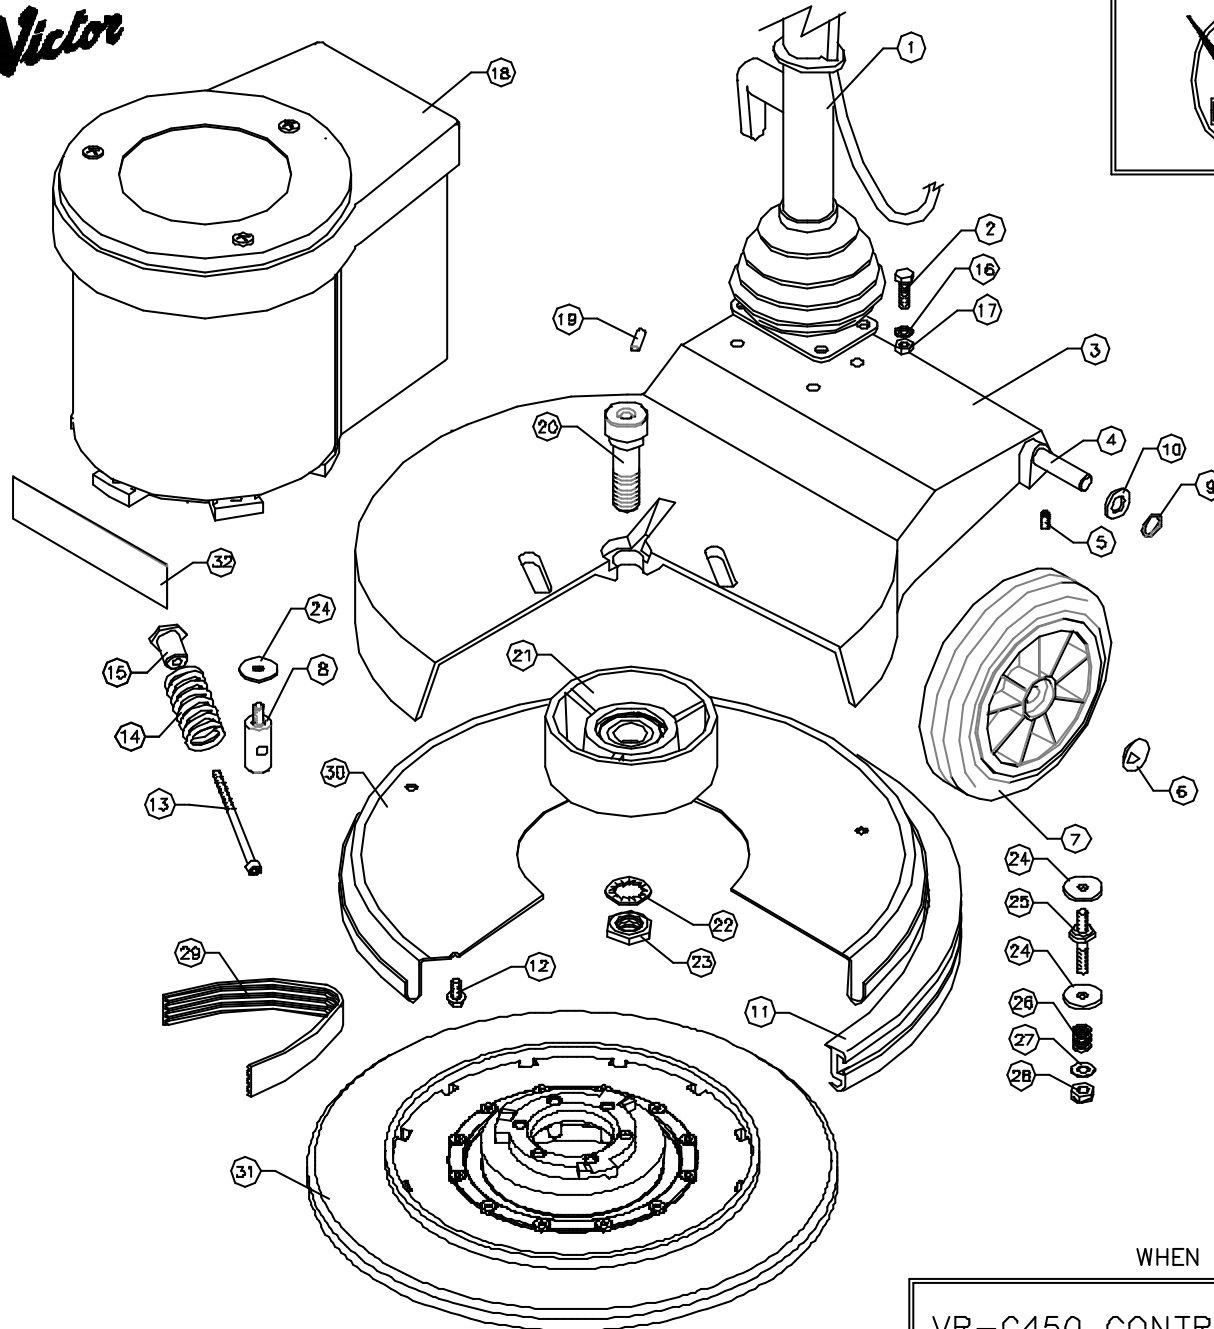

Victor

DOWDING & PLUMMER Ltd.

CALTHORPE HOUSE, STOCKFIELD ROAD,
BIRMINGHAM B27 6AP - ENGLAND
TEL: 0121-706-5771 FAX: 0121-708-1052

ITEM	PART No.	QTY.	DESCRIPTION
1	SEE TABLE	1	HANDLE ASSY.
2	MBX30BH	4	M8 x 30HEX HEAD SCREW
3	A136B/B/GH	1	450 BASE GREY HAMMER
4	A187B/PLTD	1	WHEEL AXLE PLATED
5	M6X8SC	1	M6 x 8 SOCKET GRUB SCREW
6	SBI3005/A	2	12mm STARLOCK CAP
7	C1587	2	7" REINFORCED WHEEL
8	A1766	1	MOTOR PILLAR STUD
9	SBI3666	2	WAVEY WASHER - PLW4
10	M12W	2	12mm PLAIN WASHER
11	A1753/B/BL	1	54° Q/R BUFFER RING - BLACK
12	M6X12TT	5	M6 x 12 TAPTITE SCREW
13	A1864	1	BELT TENSIONING SCREW - M6x90
14	A1850	1	SPRING
15	A1865	1	SPRING RETAINER
16	M8WSP	4	M8 SPRING WASHER
17	M8N	4	M8 NUT
18	SEE TABLE	1	MOTOR ASSY.
19	SBI5550	1	1/4" x 5/8" SELOCK PIN
20	A1674	1	CENTRE FEED PULLEY BOLT
21	AYP1016	1	Ø157mm OUTPUT PULLEY ASSEMBLY
22	M20WSH	1	M20 SHAKEPROOF WASHER
23	M20N	1	M20 FULL NUT
24	A1378	7	WASHER (30x9x2.5mm)
25	A1843	3	MOTOR STUD
26	A2132	3	MOTOR STUD SPRING
27	M8W	3	M8 PLAIN WASHER
28	M8NSB	3	M8 BINX STIFF NUT
29	SBI3823	1	220J16 POLYVEE DRIVE BELT
30	B1054/GH	1	BRUSH COVER PRESSING - 450mm
31	VB45141	1	DRIVE BOARD ASSEMBLY
32	SBI6896	1	CONTRACTOR LABEL

MODEL	DESCRIPTION	HANDLE ASSY	MOTOR ASSY
VR-C450	240V/50HZ/1150W	AYH1800/C	AYM2138

WHEN ORDERING PLEASE QUOTE PART No. AND PART DESCRIPTION

VR-C450 CONTRACTOR 450 DRIVE ASSY HIGH SP 220/240V