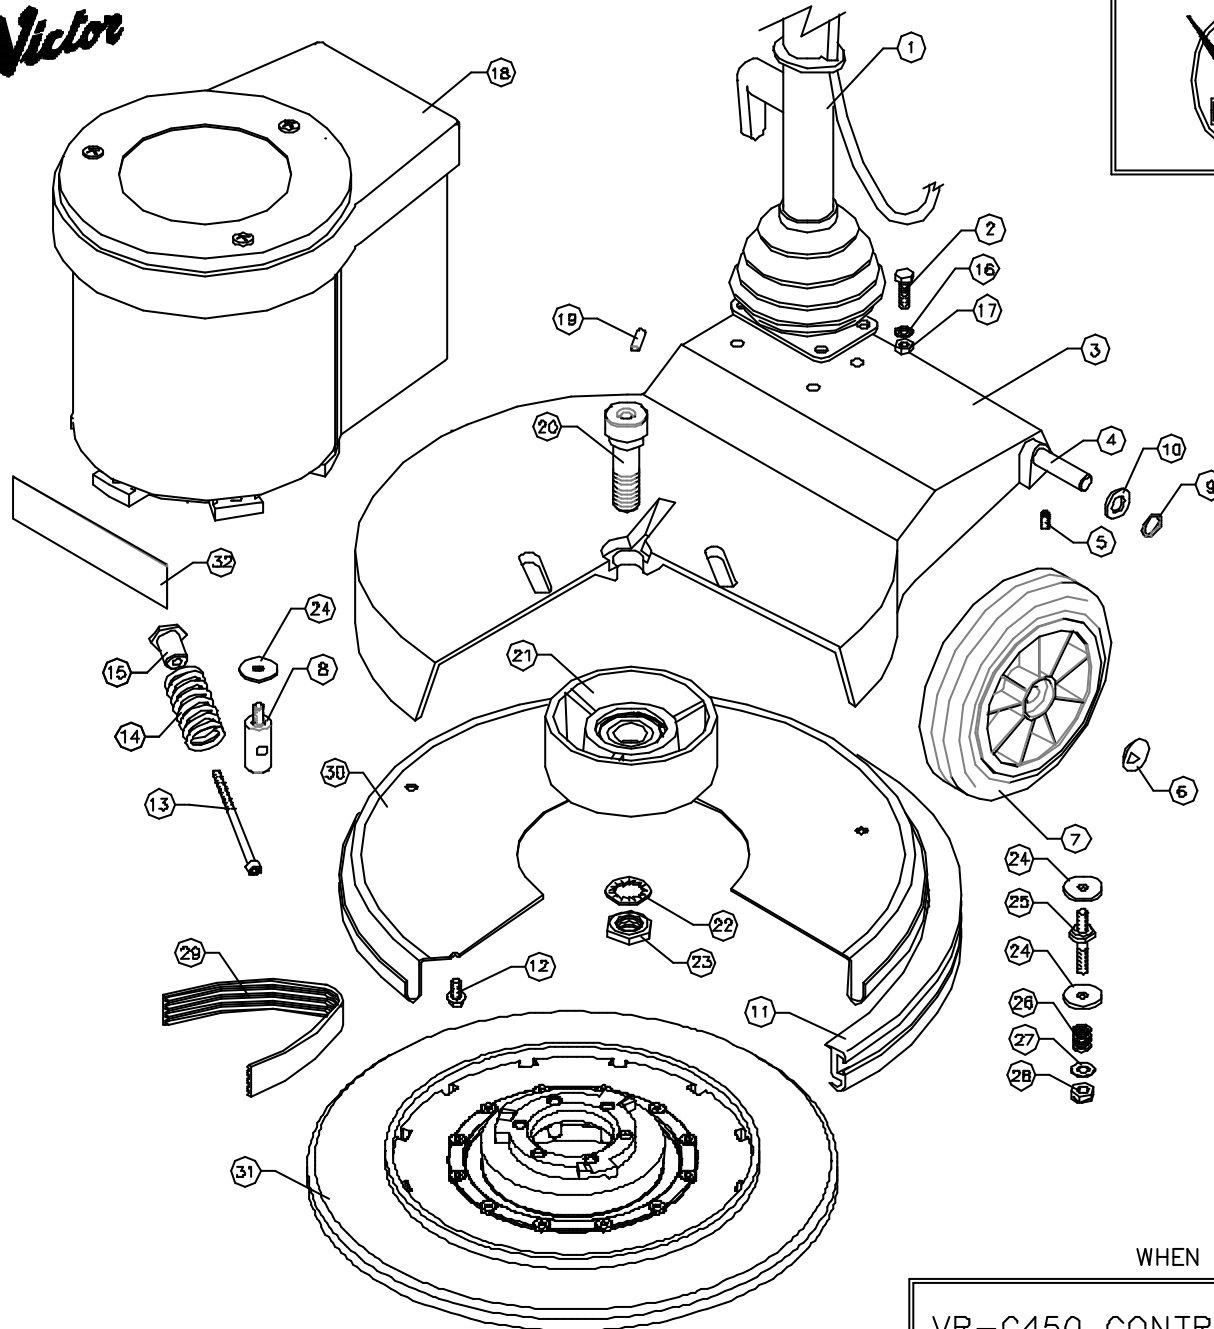

Victor

DOWDING & PLUMMER Ltd.

CALTHORPE HOUSE, STOCKFIELD ROAD,
BIRMINGHAM B27 6AP - ENGLAND
TEL: 0121-706-5771 FAX: 0121-708-1052

ITEM	PART No.	QTY.	DESCRIPTION
1	SEE TABLE	1	HANDLE ASSY.
2	MBX30BH	4	M8 x 30HEX HEAD SCREW
3	A136B/B/GH	1	450 BASE GREY HAMMER
4	A187B/PLTD	1	WHEEL AXLE PLATED
5	M6X8SC	1	M6 x 8 SOCKET GRUB SCREW
6	SBI3005/A	2	12mm STARLOCK CAP
7	C1587	2	7" REINFORCED WHEEL
8	A1766	1	MOTOR PILLAR STUD
9	SBI3666	2	WAVEY WASHER - PLW4
10	M12W	2	12mm PLAIN WASHER
11	A1753/B/BL	1	54° Q/R BUFFER RING - BLACK
12	M6X12TT	5	M6 x 12 TAPTITE SCREW
13	A1864	1	BELT TENSIONING SCREW - M6x90
14	A1850	1	SPRING
15	A1865	1	SPRING RETAINER
16	M8WSP	4	M8 SPRING WASHER
17	M8N	4	M8 NUT
18	SEE TABLE	1	MOTOR ASSY.
19	SBI5550	1	1/4" x 5/8" SELOCK PIN
20	A1674	1	CENTRE FEED PULLEY BOLT
21	AYP1016	1	Ø157mm OUTPUT PULLEY ASSEMBLY
22	M20WSH	1	M20 SHAKEPROOF WASHER
23	M20N	1	M20 FULL NUT
24	A1378	7	WASHER (30x9x2.5mm)
25	A1843	3	MOTOR STUD
26	A2132	3	MOTOR STUD SPRING
27	M8W	3	M8 PLAIN WASHER
28	M8NSB	3	M8 BINX STIFF NUT
29	SBI3823	1	220J16 POLYVEE DRIVE BELT
30	B1054/GH	1	BRUSH COVER PRESSING - 450mm
31	VB45141	1	DRIVE BOARD ASSEMBLY
32	SBI6896	1	CONTRACTOR LABEL

MODEL	DESCRIPTION	HANDLE ASSY	MOTOR ASSY
VR-C450	240V/50HZ/1150W	AYH1800/C	AYM2189

WHEN ORDERING PLEASE QUOTE PART No. AND PART DESCRIPTION

VR-C450 CONTRACTOR 450 DRIVE ASSY HIGH SP 220/240V