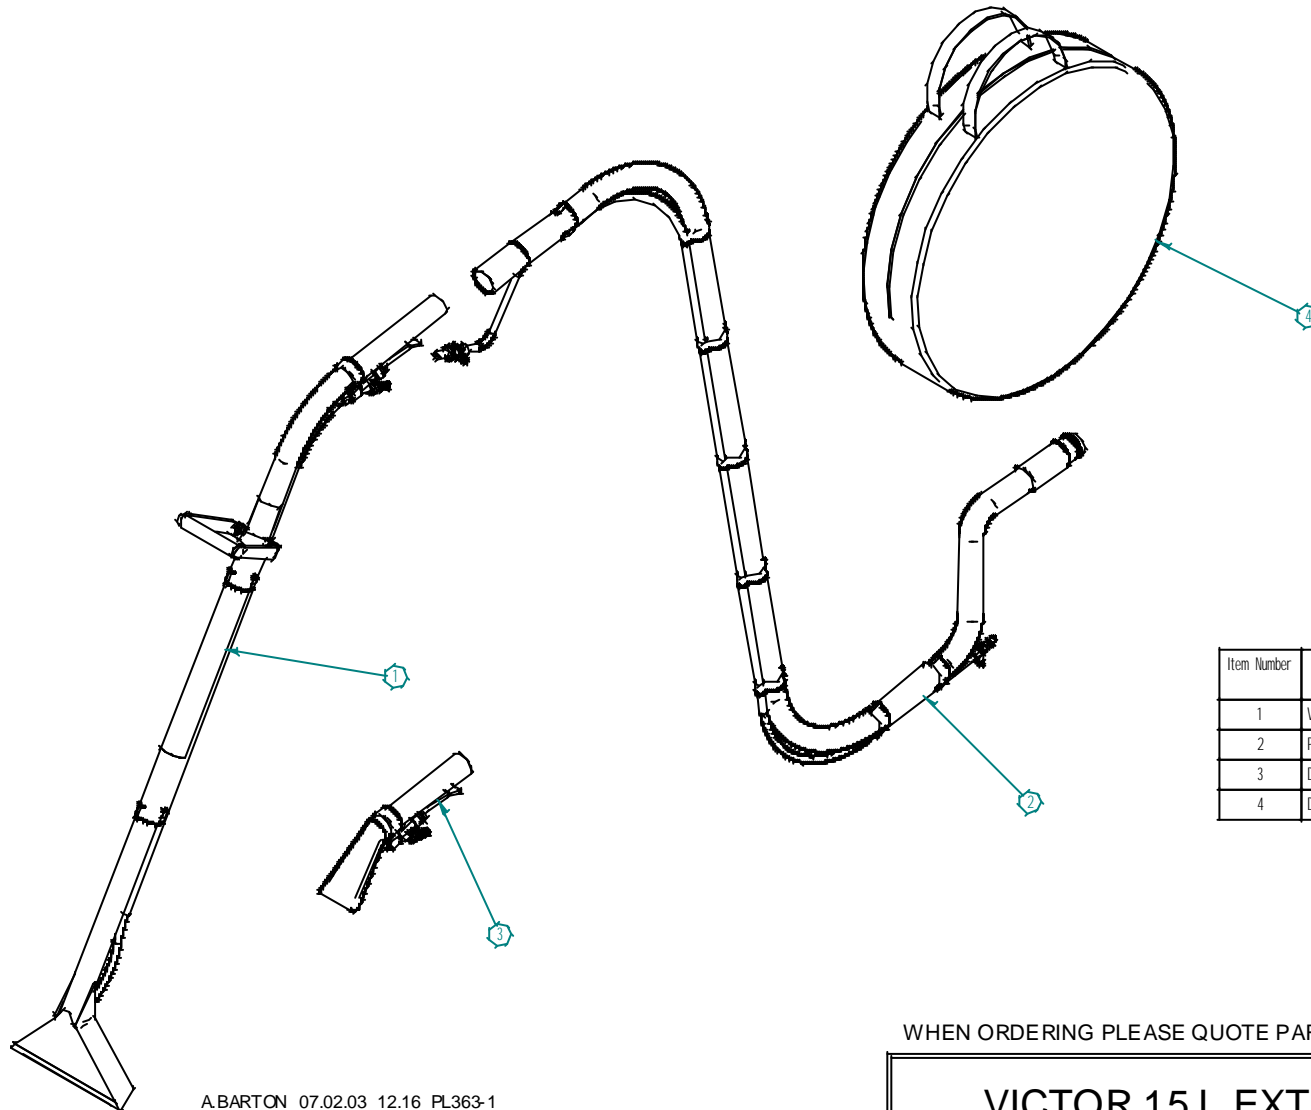

Victor

DOWDING & PLUMMER Ltd.

CALTHORPE HOUSE, STOCKFIELD ROAD,
BIRMINGHAM B27 6AP - ENGLAND

TEL: 0121-706-5771 FAX: 0121-708-1052

Item Number	Document Number	Title	Quantity
1	VH62.07	CARPET TO OL ASSY	1
2	PL362	5M HOSE ASSY	1
3	D05.20	UPHOLSTRY TO OL	1
4	D0110	HOSE STORAGE BAG	1

A.BARTON 07.02.03 12.16 PL363-1

WHEN ORDERING PLEASE QUOTE PART No. AND PART DESCRIPTION

VICTOR 15 L EXTRACTION TOOL KIT