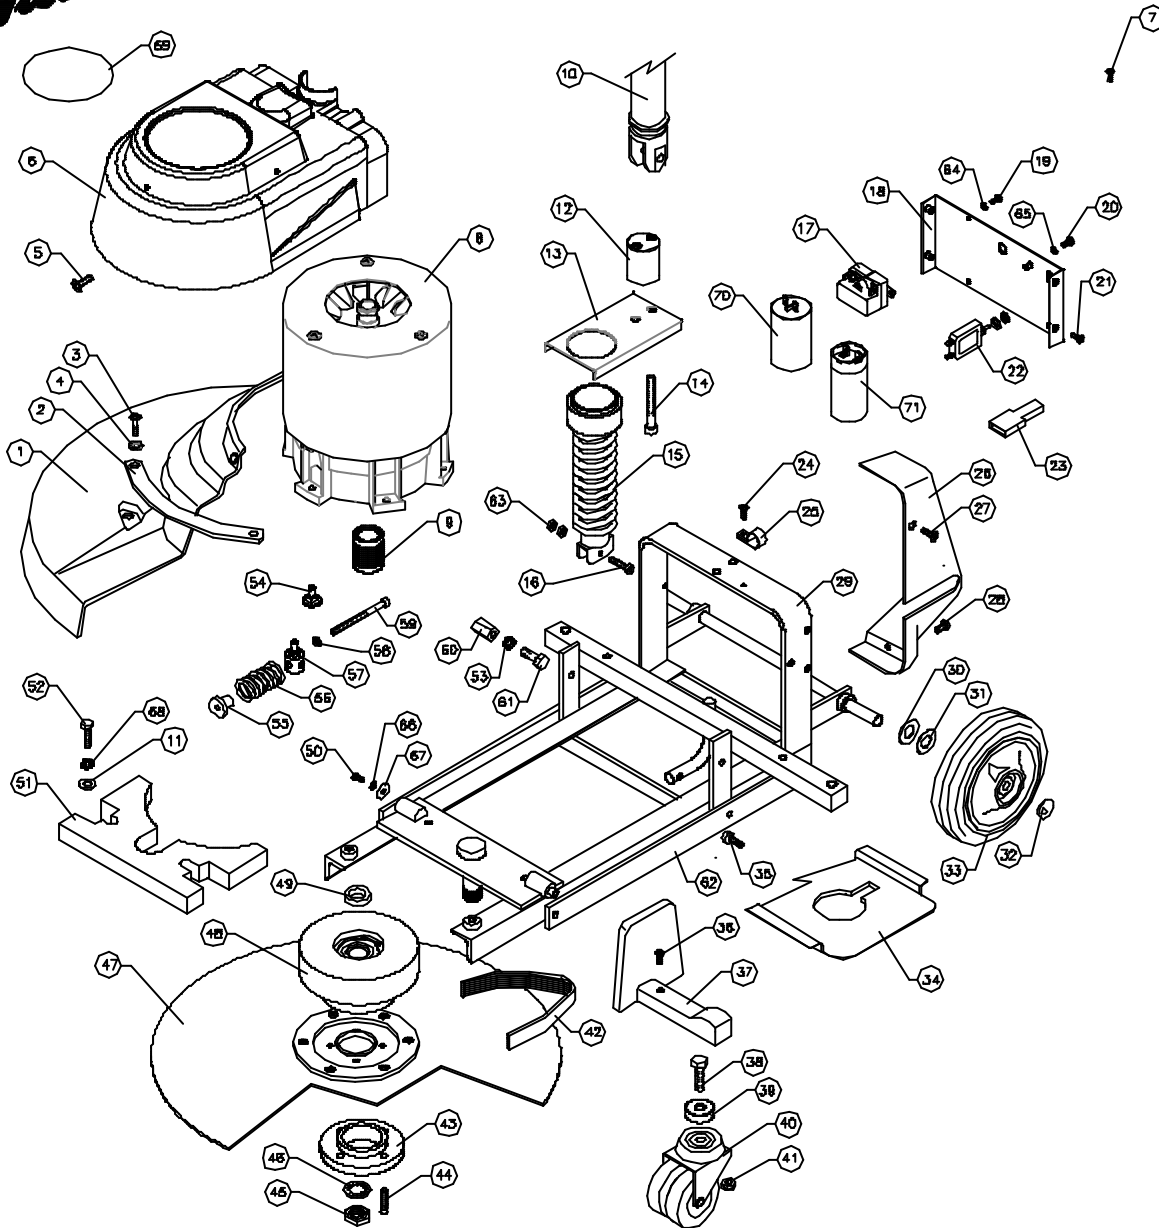

**Victor**

**DOWDING & PLUMMER Ltd.**

CALTHORPE HOUSE, STOCKFIELD ROAD,  
BIRMINGHAM B27 6AP - ENGLAND

TEL: 0121-706-5771 FAX: 0121-708-1052

ITEM	PART No.	QTY.	DESCRIPTION	ITEM	PART No.	QTY.	DESCRIPTION
1	DD391	1	BODY MOUNTING	63	M6N	2	M6 PLAIN NUT
2	C4028	1	LIFTING HANDLE	64	M4WSP	2	M4 SPRING WASHER
3	M8x20BPP	2	M8x20 POZI PANHEAD SCREW	65	M4WB	2	M4 BRASS WASHER
4	M8WSP	1	M8 SPRING WASHER	66	M5WSP	2	M5 SPRING WASHER
5	SB16613	1	M8x16 NYLON SCREW BLACK	67	M5W	2	M5 PLAIN WASHER
6	DD680	1	MOTOR COVER ASSEMBLY	68	M8WSP	2	M8 SPRING WASHER
7	M4x8SC	1	M4x8 TRILOBE POZI HEAD SCREW	69	SB15477	1	VICTOR MOTOR TOP LABEL
8	C4069	1	MOTOR ASSEMBLY 230V	70	SB15230	1	28MFD RUN CAPACITOR
9	C4043	1	MOTOR PULLEY 31.5mm	71	SB15227	1	80MFD START CAPACITOR
10	AYH1815	1	HANDLE ASSEMBLY				
11	N6W	2	M6 PLAIN WASHER				
12	C4031	1	MOUNTING BLOCK				
13	DD371	1	SPRING PLATE				
14	M8x80SC	2	M8x80 SOCKET CAP SCREW				
15	C4003	1	SPRING ASSEMBLY				
16	M8x30SC	1	M8x30 SOCKET CAP SCREW				
17	SB13680	1	2CR4-210 START RELAY				
18	DXXX	1	SWITCH PLATE ASSEMBLY				
19	M4x10SP	2	M4x10 POZI PANHEAD SCREW				
20	M4x10SPB	2	M4x10 BRASS POZI PANHEAD SCREW				
21	M4x16CSK	4	M4x16 POZI COUNTERSUNK				
22	SB15493	1	7 AMP CIRCUIT BREAKER				
23	SB13662	1	3 WAY TERMINAL BLOCK				
24	M4x10SP	1	M4x10 POZI PANHEAD SCREW				
25	SB16911	1	'P' CLIP				
26	DD681A	1	REAR COVER				
27	M6x12BPP	2	M6x12 POZI PANHEAD SCREW BLACK				
28	M5x10PP	2	M5x10 POZI PANHEAD SCREW				
29	C4028	1	MAIN FRAME				
30	M12W	2	M12 PLAIN WASHER				
31	SB1388B	2	WAVED WASHER				
32	SB13005/A	2	STARLOCK CAP				
33	SB16742	2	WHEEL 150mm BLACK				
34	DD683	1	BELT GUARD				
35	M8x10CHS	2	M8x10 NYLON CHEESEHEAD SCREW				
36	M5x12PPB	2	M5x12 POZI PANHEAD SCREW BLACK				
37	DD682	2	CASTOR FRAME COVER				
38	M10x55HB	2	M10x55 HEX HEAD BOLT				
39	C4038	2	CASTOR SPACER				
40	SB16132	2	DOUBLE WHEELED CASTOR				
41	M10N5B	2	M10 BINK STIFF NUT				
42	SB16923	1	22010 DRIVE BELT				
43	DD368	1	DRIVE PLATE RETAINER				
44	M6x40CSK-SH	4	M6x40 COUNTERSUNK SOCKET HEAD SCREW				
45	M20NH	1	M20 HALF NUT				
46	M20WSH	1	M20 SHAKEPROOF WASHER				
47	DD677	1	DRIVE PLATE ASSEMBLY				
48	C4070	1	DRIVE PLATE PULLEY ASSY				
49	A2062	1	PULLEY PACKING WASHER				
50	M8x10SP	2	M8x10 POZI PANHEAD SCREW				
51	DD294	1	WEIGHT				
52	M8x35BH	2	M8x35 HEX HEAD BOLT				
53	M8WSP	2	M8 SPRING WASHER				
54	DD402	3	MOTOR WASHER				
55	A1865	1	SPRING RETAINER				
56	A1850	1	SPRING #30x50				
57	DD403	1	MOTOR PILLAR STUD				
58	M6W	1	M6 PLAIN WASHER				
59	M8x90SC	1	M8x90 SOCKET CAP SCREW				
60	A2D41	2	OVERTRAVEL STOP				
61	M8x20BH	2	M8x20 HEX HEAD BOLT				
62	C4027	1	CASTOR FRAME				