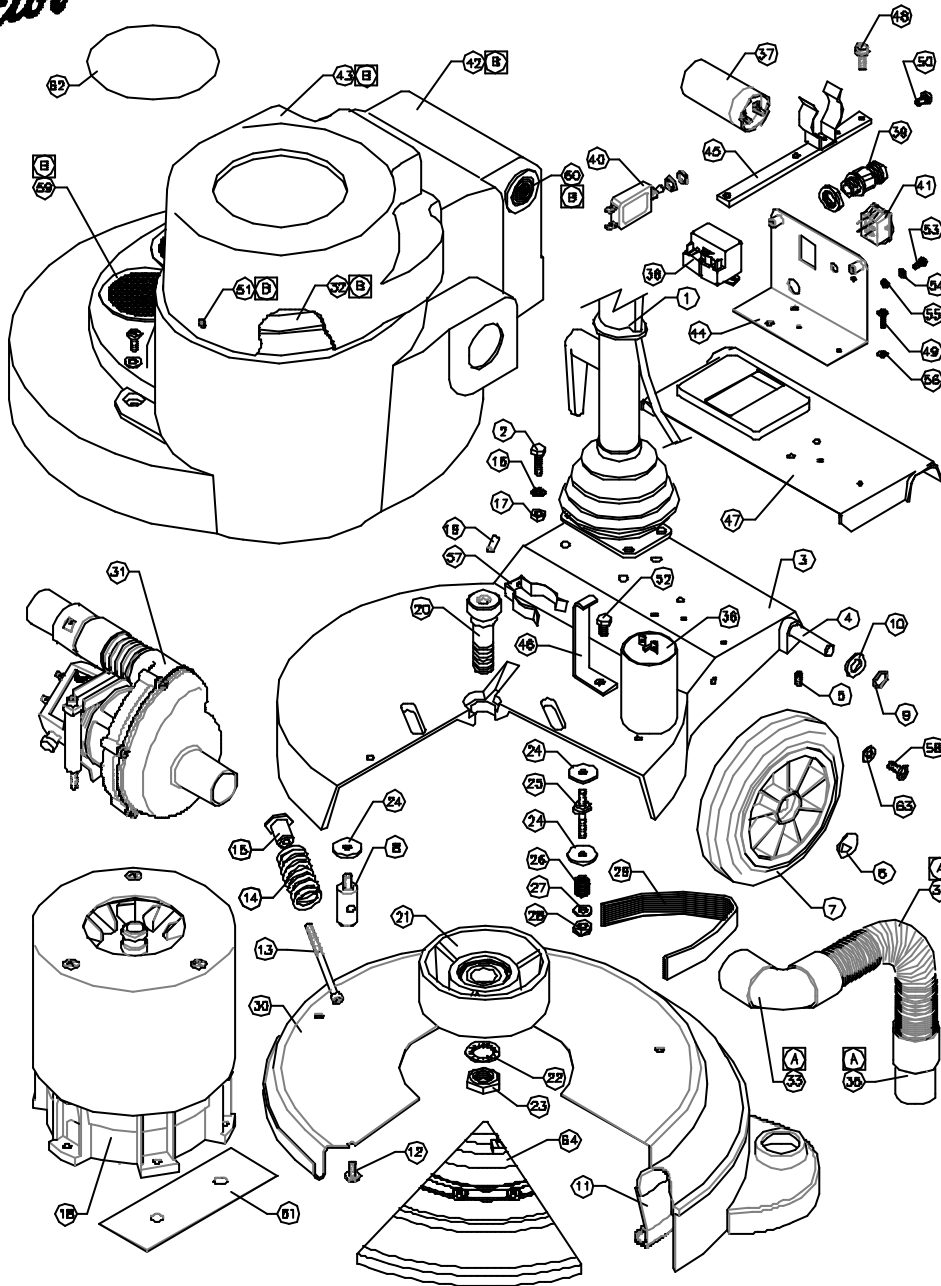

**Victor**

**DOWDING & PLUMMER Ltd.**

CALTHORPE HOUSE, STOCKFIELD ROAD,  
BIRMINGHAM B27 6AP - ENGLAND

TEL: 0121-706-5771 FAX: 0121-708-1052

ITEM	PART No.	QTY.	DESCRIPTION
1	AYH1600	1	HANDLE ASSEMBLY
2	M6X30BH	4	M6 x 30 HEX HEAD SCREW
3	C1426	1	BASE CASTING
4	A1878/PLTD	1	WHEEL AXLE PLATED 360mm
5	M6X8SC	1	M6 x 8 SOCKET GRUB SCREW
6	SB13005/A	2	12mm STARLOCK CAP
7	SB18101/NT	2	200mm WHEEL - REINFORCED BLACK
8	A1708	1	MOTOR PILLAR STUD
9	SB1566B	2	WAVEY WASHER - PLW4
10	M12W	2	12mm FLAIN WASHER
11	AYS101B	1	AIRFLOW SKIRT ASSEMBLY
12	M6X12TT	5	M6 x 12 TAPITITE SCREW
13	A1864	1	BELT TENSIONING SCREW - M6x90
14	A1860	1	SPRING
15	A1865	1	SPRING RETAINER
16	M6WSP	4	M6 SPRING WASHER
17	M6N	4	M6 NUT
18	AYM2183	1	MOTOR ASSEMBLY
19	SB15550	1	1/4" x 5/8" SELOCK PIN
20	A1674	1	CENTRE FEED PULLEY BOLT
21	AYP1016	1	Ø187mm OUTPUT PULLEY ASSEMBLY
22	M20W5H	1	M20 SHAKERPROOF WASHER
23	M20NH	1	M20 HALF NUT
24	A1378	7	WASHER (30x9x2.5mm)
25	A1843	3	MOTOR STUD
26	A2132	3	MOTOR STUD SPRING
27	M6W	3	M6 PLAN WASHER
28	M6NSP	3	M6 BRN STIFF NUT
29	SB13823	1	225x118 POLYVCE DRIVE BELT
30	B1054/GH	1	BRUSH COVER PRESSING - 450mm
31	AYM1405	1	VAC MOTOR ASSY. 220/240V
32	C1621	1	FOAM STRIP SEAL
33	C1437	1	90° HOSE END
34	SB18136/A	1	STRETCH HOSE
35	SB1566B	1	HOSE SLEEVE 32mm BLACK
36	SB18311	1	RUN CAPACITOR 30 MFD
37	SB15228	1	START CAPACITOR 125 MFD
38	SB13658	1	2CR4-234 START RELAY
39	SB15833	1	M18 CABLE GLAND
40	SB15500	1	CIRCUIT BREAKER 12 AMP
41	C1715	1	ROCKER SWITCH
42	C1416/A	1	MAIN BODY COVER
43	C1637	1	MOTOR TOP COVER
44	C1770	1	SWITCH MOUNTING PLATE
45	C1636	1	VAC MOTOR/CAPACITOR MOUNTING BAR
46	C1520	1	CAPACITOR MOUNTING BRACKET
47	C1421	1	BASE CASTING REAR COVER
48	M6X20TT	2	M6 x 20 TAPITITE HEX HEAD SCREW
49	M3X18SP	2	M3 x 18 POZIPAN HEAD SCREW
50	M6X12SP	2	M6 x 12 POZIPAN HEAD SCREW
51	SB16385	3	EXPANSION RIVET #5
52	M6X12BH	1	M6 X 12 HEX HEAD SCREW
53	M4X12SPB	1	M4 x 12 SCREW POZIPAN BRASS
54	M4WB	1	M4 WASHER BRASS
55	M4NB	1	M4 NUT BRASS
56	M3WSP	2	M3 SPRING WASHER
57	SB16175	1	SPRING CLIP
58	M6X12BPFTT	3	M6X12 POZIPAN HEAD TAPITITE SCREW BLACK
59	SB18391	2	AIR VENT GRILLE PLATE LARGE BLACK
60	SB18392	2	AIR VENT GRILLE PLATE SMALL
61	C1553	2	MELANEX STRIP
62	SB15477	1	VICTOR WORLD MOTOR TOP LABEL
63	M6WB	3	M6 WASHER BLACK
64	VB40141	1	DRIVE BOARD ASSEMBLY
<b>ASSY No.</b>			
A	AYH2025	1	HOSE ASSY FOR BRUSH SKIRT (INCLUDES ITEMS:33,34&35)
B	C1060/A	1	MOTOR BODY COVER ASSY (INCLUDES ITEMS:42,43,51,59,60&32)