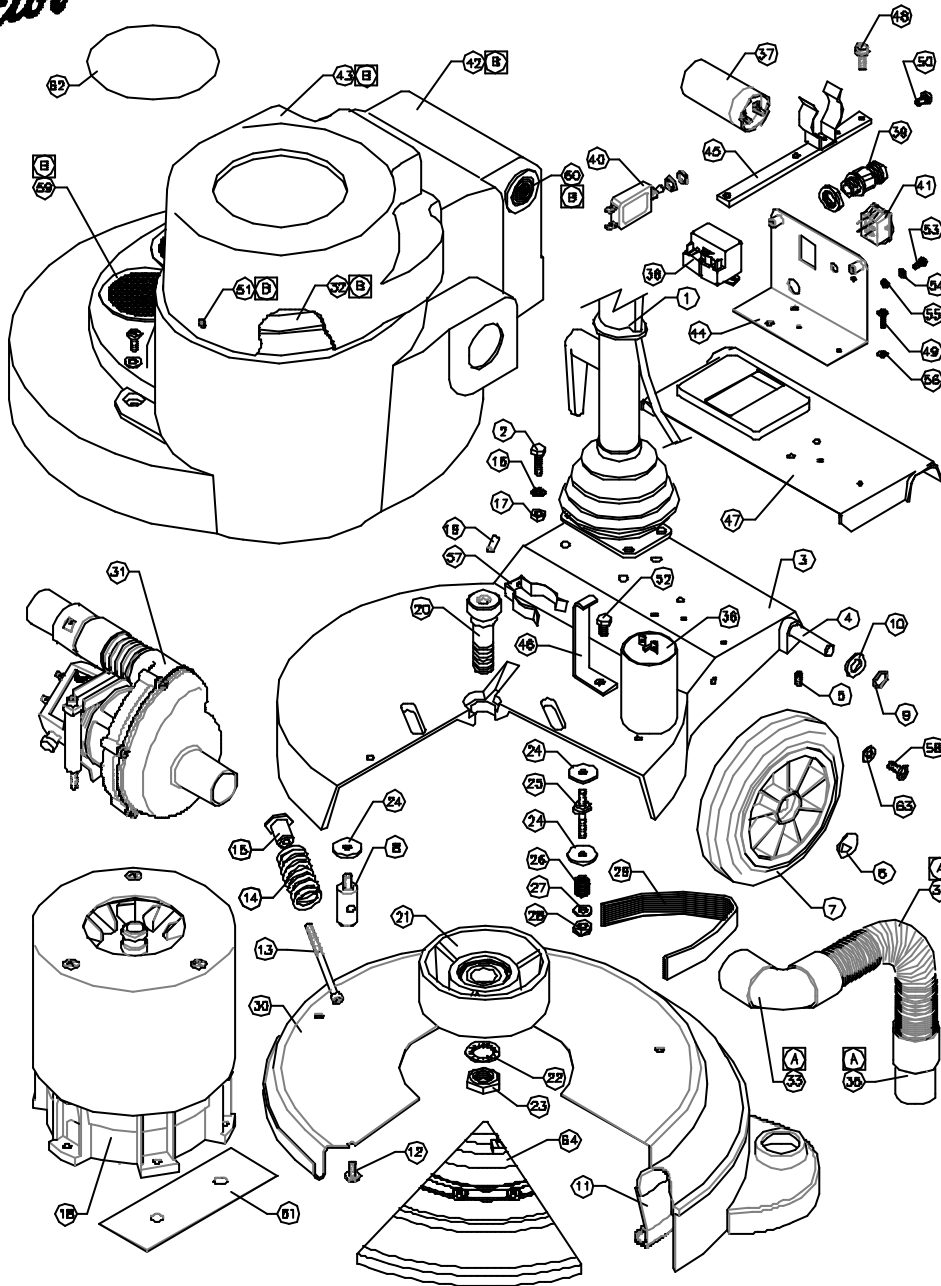

Victor

DOWDING & PLUMMER Ltd.

CALTHORPE HOUSE, STOCKFIELD ROAD,
BIRMINGHAM B27 6AP - ENGLAND

TEL: 0121-706-5771 FAX: 0121-708-1052

ITEM	PART No.	QTY.	DESCRIPTION
1	AYH1600	1	HANDLE ASSEMBLY
2	MBX302BH	4	M8 x 30 HEX HEAD SCREW
3	C1426	1	BASE CASTING
4	A1878/PLTD	1	WHEEL AXLE PLATED 360mm
5	M6X8SC	1	M6 x 8 SOCKET GRUB SCREW
6	SB13005/A	2	12mm STARLOCK CAP
7	SB18100/NT	2	7" WHEEL - BLACK
8	A1708	1	MOTOR PILLAR STUD
9	SB1566B	2	WAVEY WASHER - PLW4
10	M12W	2	12mm FLAIN WASHER
11	AYS101B	1	AIRFLOW SKIRT ASSEMBLY
12	M6X12TT	5	M6 x 12 TAPITITE SCREW
13	A1864	1	BELT TENSIONING SCREW - M6x90
14	A1860	1	SPRING
15	A1865	1	SPRING RETAINER
16	M6WSP	4	M6 SPRING WASHER
17	M6N	4	M6 NUT
18	AYM2183	1	MOTOR ASSEMBLY
19	SB15550	1	1/4" x 5/8" SELOCK PIN
20	A1674	1	CENTRE FEED PULLEY BOLT
21	AYP1016	1	Ø187mm OUTPUT PULLEY ASSEMBLY
22	M20W5H	1	M20 SHAKERPROOF WASHER
23	M20NH	1	M20 HALF NUT
24	A1378	7	WASHER (30x9x2.5mm)
25	A1843	3	MOTOR STUD
26	A2132	3	MOTOR STUD SPRING
27	M6W	3	M6 PLAN WASHER
28	M6NSP	3	M6 BRN STIFF NUT
29	SB13823	1	225J18 POLYVCE DRIVE BELT
30	B1054/GH	1	BRUSH COVER PRESSING - 450mm
31	AYM1405	1	VAC MOTOR ASSY. 220/240V
32	C1821	1	FOAM STRIP SEAL
33	C1437	1	90° HOSE END
34	SB18136/A	1	STRETCH HOSE
35	SB1566B	1	HOSE SLEEVE 32mm BLACK
36	SB18311	1	RUN CAPACITOR 30 MFD
37	SB15228	1	START CAPACITOR 125 MFD
38	SB13658	1	2CR4-234 START RELAY
39	SB15833	1	M18 CABLE GLAND
40	SB15500	1	CIRCUIT BREAKER 12 AMP
41	C1715	1	ROCKER SWITCH
42	C1416/A	1	MAIN BODY COVER
43	C1837	1	MOTOR TOP COVER
44	C1770	1	SWITCH MOUNTING PLATE
45	C1636	1	VAC MOTOR/CAPACITOR MOUNTING BAR
46	C1520	1	CAPACITOR MOUNTING BRACKET
47	C1421	1	BASE CASTING REAR COVER
48	MBX20TT	2	M8 x 20 TAPITITE HEX HEAD SCREW
49	MBX18SP	2	M3 x 18 POZIPAN HEAD SCREW
50	MBX12SP	2	M6 x 12 POZIPAN HEAD SCREW
51	SB16385	3	EXPANSION RIVET #5
52	MBX12BH	1	M8 X 12 HEX HEAD SCREW
53	MAX12SPB	1	M4 x 12 SCREW POZIPAN BRASS
54	M4WB	1	M4 WASHER BRASS
55	M4NB	1	M4 NUT BRASS
56	M3WSP	2	M3 SPRING WASHER
57	SB16175	1	SPRING CLIP
58	MBX12BPFTT	3	MBX12 POZIPAN HEAD TAPITITE SCREW BLACK
59	SB18391	2	AIR VENT GRILLE PLATE LARGE BLACK
60	SB18392	2	AIR VENT GRILLE PLATE SMALL
61	C1553	2	MELANEX STRIP
62	SB15477	1	VICTOR WORLD MOTOR TOP LABEL
63	M6WB	3	M6 WASHER BLACK
64	VB40141	1	DRIVE BOARD ASSEMBLY
ASSY No.			
A	AYH2025	1	HOSE ASSY FOR BRUSH SKIRT (INCLUDES ITEMS:33,34&35)
B	C1060/A	1	MOTOR BODY COVER ASSY (INCLUDES ITEMS:42,43,51,59,60&32)